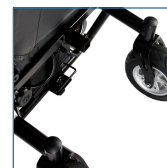

FIGURE G

FIGURE H

- Shroudless design offers easy access to internal components and batteries
- Semi-Reclining captain seat with adjustable headrest is height and depth adjustable
- Armrests are padded, adjustable and removable
- Available with 22" or 24" width Captain's seat
- Quick-release lever allow for easy seat removal
- Flip-up footplate includes rubber bumper to prevent damage and is height, depth and angle adjustable
- Positioning belt included
- Programmable Controller
- Black, flat-free non-marking wheels
- Large, front-anti-tip wheels feature suspension for safety, smoother ride and enhanced obstacle handling
- Joystick is protected by metal casing
- Easy free-wheel operation
- Slide-out battery tray for easy access
- Optional swing-away controller arm sold separately
- Optional elevating leg rests sold separately

PRODUCTS

Description

2850HD-22	Trident HD K0825 FWD 22" x 20" Capt. Sea
2850HD-24	Trident HD K0825 FWD 24" x 20" Capt. Sea

SPECIFICATIONS

Description

Base Weight	98 lbs
Batteries (pair)	12V x 50AH
Battery Weight (pair)	66 lbs
Brakes	Electromagnetic
Caster Wheels	10" x 3"
Charger	5A
Climbing Angle	6°
Control Unit Airflow	8 LPM
Control Unit Alarms	Visual / Audible
Control Unit Cycle Time	10 Minutes
Control Unit Type	Compressor
Controller	PG VR2 70A
Control Unit Power	110 VAC \ 60 Hz
Dimensions	48" (L) x 25.75" (W)
Drive Wheels	14" x 3"