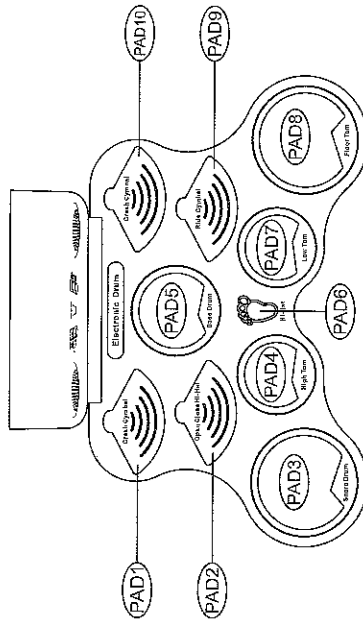

I. Functions and features:

- A. The world's first, portable multi-function professional electronic drum with stereo sound;
- B. Light, stylish, simple and easy to carry;
- C. Built-in multi-group high-quality drum sound source, the most real and most shocking drums!
- D. The standard drum settings, pedal expansion interface to bring you the real shelf drum to enjoy.
- E. Comes with a professional demonstration song, to facilitate your appreciation, learning;
- F. With accompaniment, free to adjust the speed, is your best learning, practice partners;
- G. Comes with recording function, so you can record your music anytime, anywhere inspiration;
- H. MIDI output, can be connected to the computer playing electronic drum game;
- I. Comes with high-fidelity double horn external sound, easy to use anytime, anywhere;
- J. Audio input / output interface, a strong ability to expand, free to choose music songs to create music;
- K. Four power supply (A: USB5V B: three AA batteries C: BL-5C lithium battery D: power adapter power supply)

II. The appearance of structure:

IV. LED Lamp function description:

NO	Functions
16	Audio level display
17	Charging, recording light; charging, the red light, full of off, recording, the green light

V. Structure Function Description:

XI. Packaging accessories:

Electronic drums*1	USB data cable*1	Manual*1
Drum sticks*2	BL-5C battery*1	

XII. Accessories area:

A: Double pedal B :Audio Line

XIII. Product specifications:

1. Dimension: 49*37*6.8 CM
2. Weight: 1068 g
3. Input voltage: USB 5V(Battery:AA*1.5V*3PCS)
4. Material: Silicone gel
5. Output voltage: 2*3W
6. Charging time: 2.5-3 hours
7. Working time: 3-4 hours