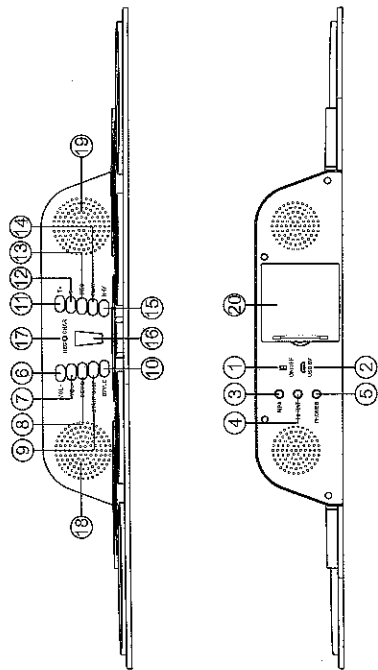

II. The appearance of structure:

IV. LED Lamp function description:

NO	Functions
16	Audio level display
17	Charging, recording light; charging, the red light, full of off, recording, the green light

V. Structure Function Description:

NO	Functions
18	Left speaker sound mouth
19	Right speaker sound mouth
20	battery box

VI. Hit area function description:

NO	Keys	Functions
PAD1	Crash Cymbal	Hanging cymbals (1)
PAD2	Open Close Hi-Hat	Open / phonetic hi-hat
PAD3	Snare Drum	Snare drums
PAD4	High Tom	Treble drums
PAD5	Bass Drum	Bottom drum
PAD6	Hi-Hat	Hi-hat
PAD7	Low Tom	Tone drums
PAD8	Floor Tom	Floor to drums
PAD9	Ride Cymbal	Cymbals or floating cymbals
PAD10	Crash Cymbal	Hanging cymbals (2)