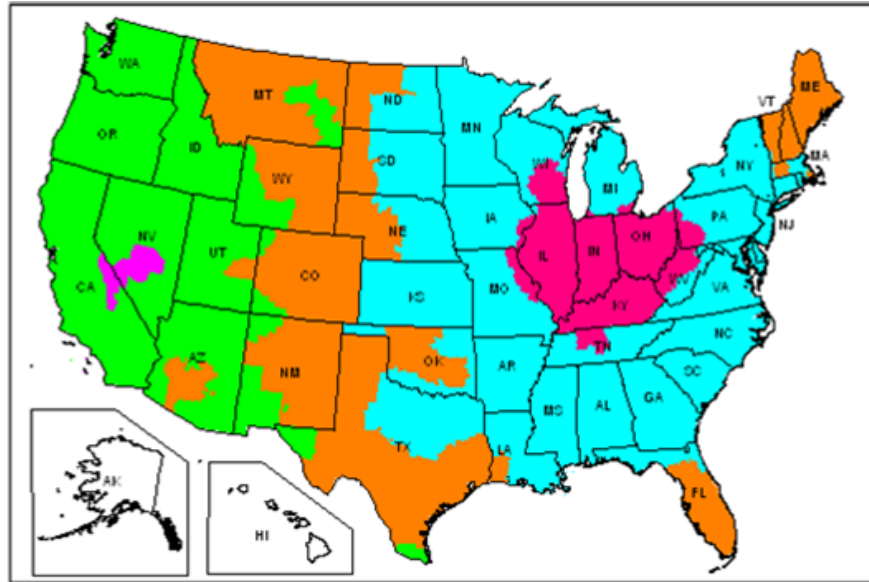

## FEDEX GROUND SHIPPING FROM SLD INDY

■ 1 Day ■ 2 Days ■ 3 Days ■ 4 Days ■ 5 Days ■ 6 Days ■ 7+ Days

## FEDEX GROUND SHIPPING FROM SLD CEDAR RAPIDS

■ 1 Day ■ 2 Days ■ 3 Days ■ 4 Days ■ 5 Days ■ 6 Days ■ 7+ Days