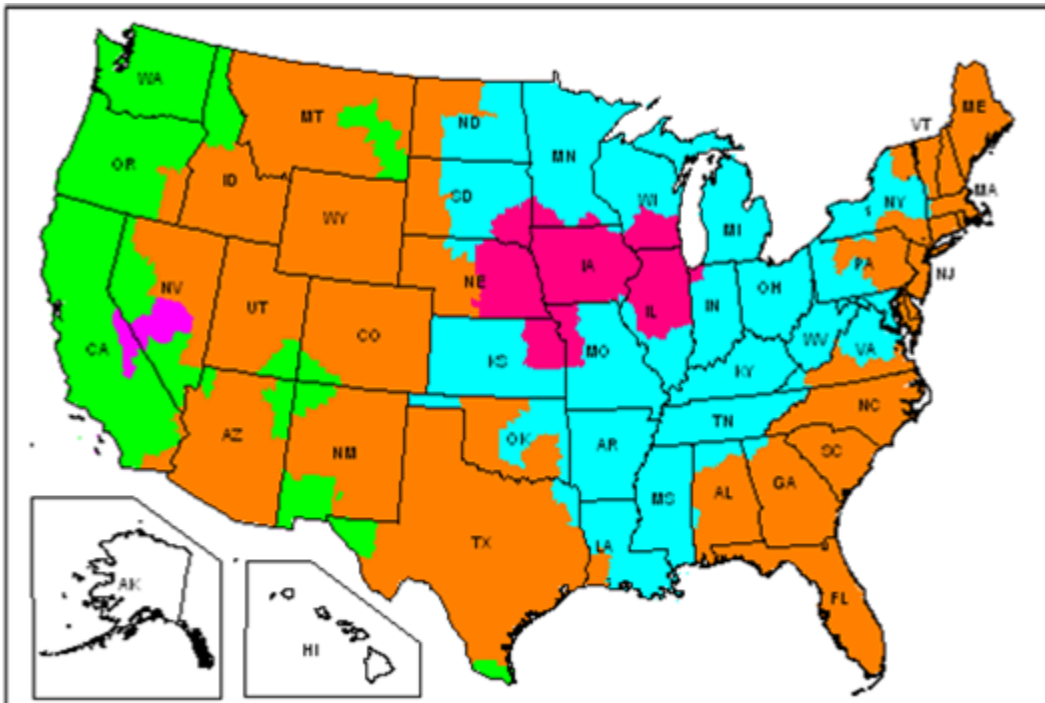

## FEDEX GROUND SHIPPING FROM SLD INDY

■ 1 Day ■ 2 Days ■ 3 Days ■ 4 Days ■ 5 Days ■ 6 Days ■ 7+ Days

## FEDEX GROUND SHIPPING FROM SLD CEDAR RAPIDS

■ 1 Day ■ 2 Days ■ 3 Days ■ 4 Days ■ 5 Days ■ 6 Days ■ 7+ Days