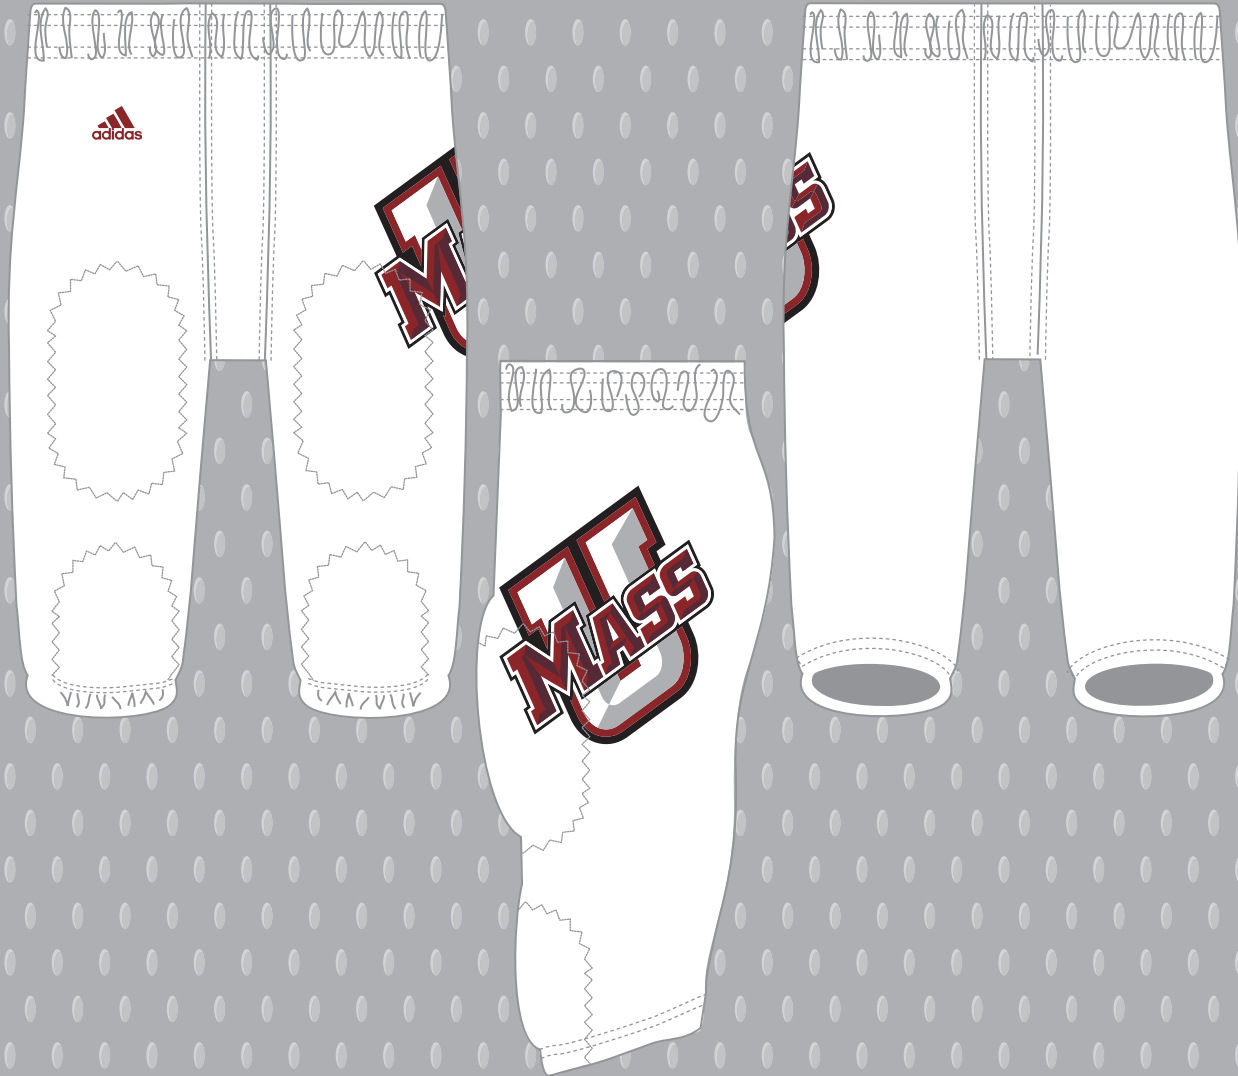

2015 FOOTBALL

**WESTSIDE
PANT**

EASTERN WASHINGTON

WESTSIDE PANT

FULLY SUBLIMATED
100% POLYESTER SPANDEX
CHOOSE FROM 30 COLORS
INCLUDES ALL DECORATION
MSRP \$158
STYLE: AD0858M

TOLL FREE: 1.877.214.2402

UNIVERSITY OF MASSACHUSETTS

WESTSIDE PANT

FULLY SUBLIMATED
100% POLYESTER SPANDEX
CHOOSE FROM 30 COLORS
INCLUDES ALL DECORATION
MSRP \$158
STYLE: AD0858M

 **adidas** custom
TOLL FREE: 1.877.214.2402

ARMY ALL AMERICAN GAME 8TH GRADE CHAMPIONSHIP

WESTSIDE PANT

FULLY SUBLIMATED
100% POLYESTER SPANDEX
CHOOSE FROM 30 COLORS
INCLUDES ALL DECORATION
MSRP \$158
STYLE: AD0858M

 **adidas** | custom
TOLL FREE: 1.877.214.2402

WESTERN MICHIGAN

WESTSIDE PANT

**FULLY SUBLIMATED
100% POLYESTER SPANDEX
CHOOSE FROM 30 COLORS
INCLUDES ALL DECORATION
MSRP \$158
STYLE: AD0858M**

 **adidas** custom
TOLL FREE: 1.877.214.2402

OAK GROVE

WESTSIDE PANT

**FULLY SUBLIMATED
100% POLYESTER SPANDEX
CHOOSE FROM 30 COLORS
INCLUDES ALL DECORATION
MSRP \$158
STYLE: AD0858M**

 **adidas** custom
TOLL FREE: 1.877.214.2402