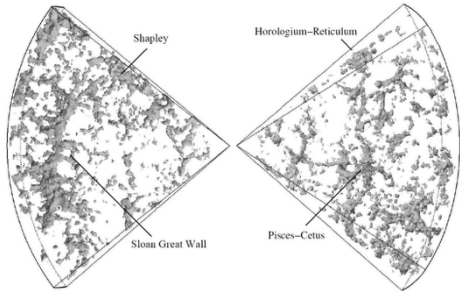

THIS WEEK'S CREATION MOMENT

The Great Wall in Space

"All the hosts of heaven shall be dissolved, and the heavens shall be rolled up like a scroll; all their host shall fall down as the leaf falls from the vine, and as fruit falling from a fig tree." - Isaiah 34:4

Some Christians believe that God's words in Genesis 1:3, "Let there be light," are a biblical

description of the Big Bang that some scientists say created the universe. But we Christians should be a little more careful about assuming that modern science knows very much about the origin of the universe. Astronomers have discovered one of the largest structures yet to be found in the universe. They described it as a great wall made of high concentrations of galaxies. Just to get our perspective, the average galaxy contains over 1 billion stars. The great wall contains concentrated "clumps" of galaxies!

If the universe was the result of the Big Bang, scientists would expect to find stars evenly distributed in space, not "clumped" together and certainly not built into giant structures. Second, the clumps of galaxies they found are very precisely and evenly spaced—not the kind of order that results from an explosion. One of the researchers said, "It is safe to say that we understand less than zero about the early universe."