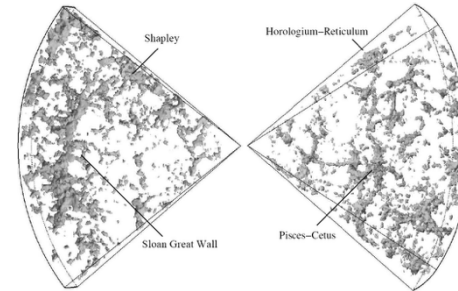

THIS WEEK'S CREATION MOMENT

The Great Wall in Space

"All the hosts of heaven shall be dissolved, and the heavens shall be rolled up like a scroll; all their host shall fall down as the leaf falls from the vine, and as fruit falling from a fig tree." - Isaiah 34:4

Some Christians believe that God's words in Genesis 1:3, "Let there be light," are a biblical

description of the Big Bang that some scientists say created the universe. But we Christians should be a little more careful about assuming that modern science knows very much about the origin of the universe. Astronomers have discovered one of the largest structures yet to be found in the universe. They described it as a great wall made of high concentrations of galaxies. Just to get our perspective, the average galaxy contains over 1 billion stars. The great wall contains concentrated "clumps" of galaxies!

If the universe was the result of the Big Bang, scientists would expect to find stars evenly distributed in space, not "clumped" together and certainly not built into giant structures. Second, the clumps of galaxies they found are very precisely and evenly spaced—not the kind of order that results from an explosion. One of the researchers said, "It is safe to say that we understand less than zero about the early universe."

There is another good reason for Christians not to try to find the Big Bang in Genesis. According to the Bible, it is the end of the world and the universe, not its beginning, that could more accurately be described as a "big bang." Christ Himself has completed your preparations for that day. Are you ready?

Ref.: Galaxy clumps' may shed light on cosmic creation. Minneapolis Star Tribune. Image: Sloan Great Wall, Willem Schaap, CC BY-SA 3.0, Wikipedia Commons.

Scan the QR code after service to watch a related video!