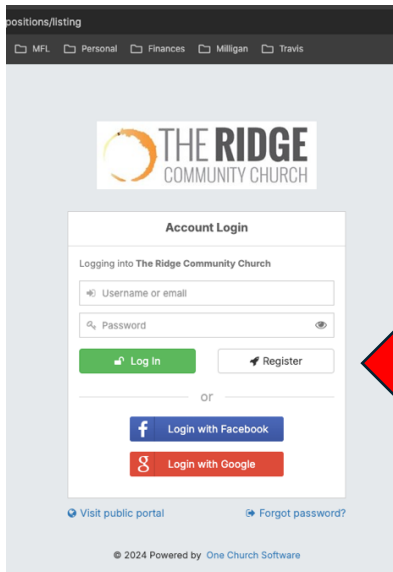

## Getting Started with My Ridge

*"My Ridge" is The Ridge's version of our database software – One Church*

Go to [theridgecc.com](https://theridgecc.com) on your browser.

Scroll to the bottom of the page and click on "MY RIDGE LOGIN"

OR

Go directly to [theridgecc.onechurchsoftware.com](https://theridgecc.onechurchsoftware.com) on your browser.

Log in with your username and password

- If you have never logged into One Church, click “REGISTER” and follow the instructions.
- For more information visit: [theridgecc.com/onechurch](http://theridgecc.com/onechurch)