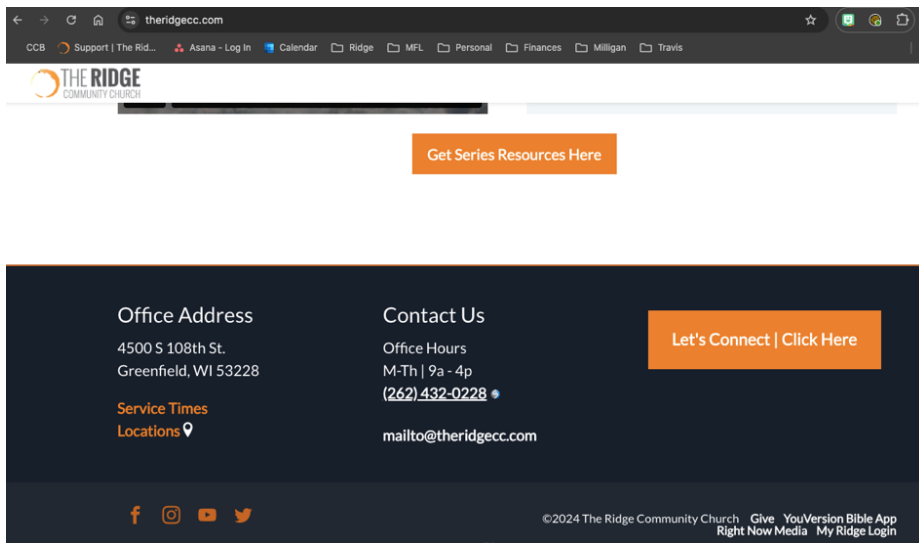

## Getting Started with My Ridge

*"My Ridge" is The Ridge's version of our database software – One Church*

Go to [theridgecc.com](https://theridgecc.com) on your browser.

Scroll to the bottom of the page and click on "MY RIDGE LOGIN"

OR

Go directly to [theridgecc.onechurchsoftware.com](https://theridgecc.onechurchsoftware.com) on your browser.

Log in with your username and password

- If you have never logged into One Church, click “REGISTER” and follow the instructions.
- For more information visit: [theridgecc.com/onechurch](http://theridgecc.com/onechurch)