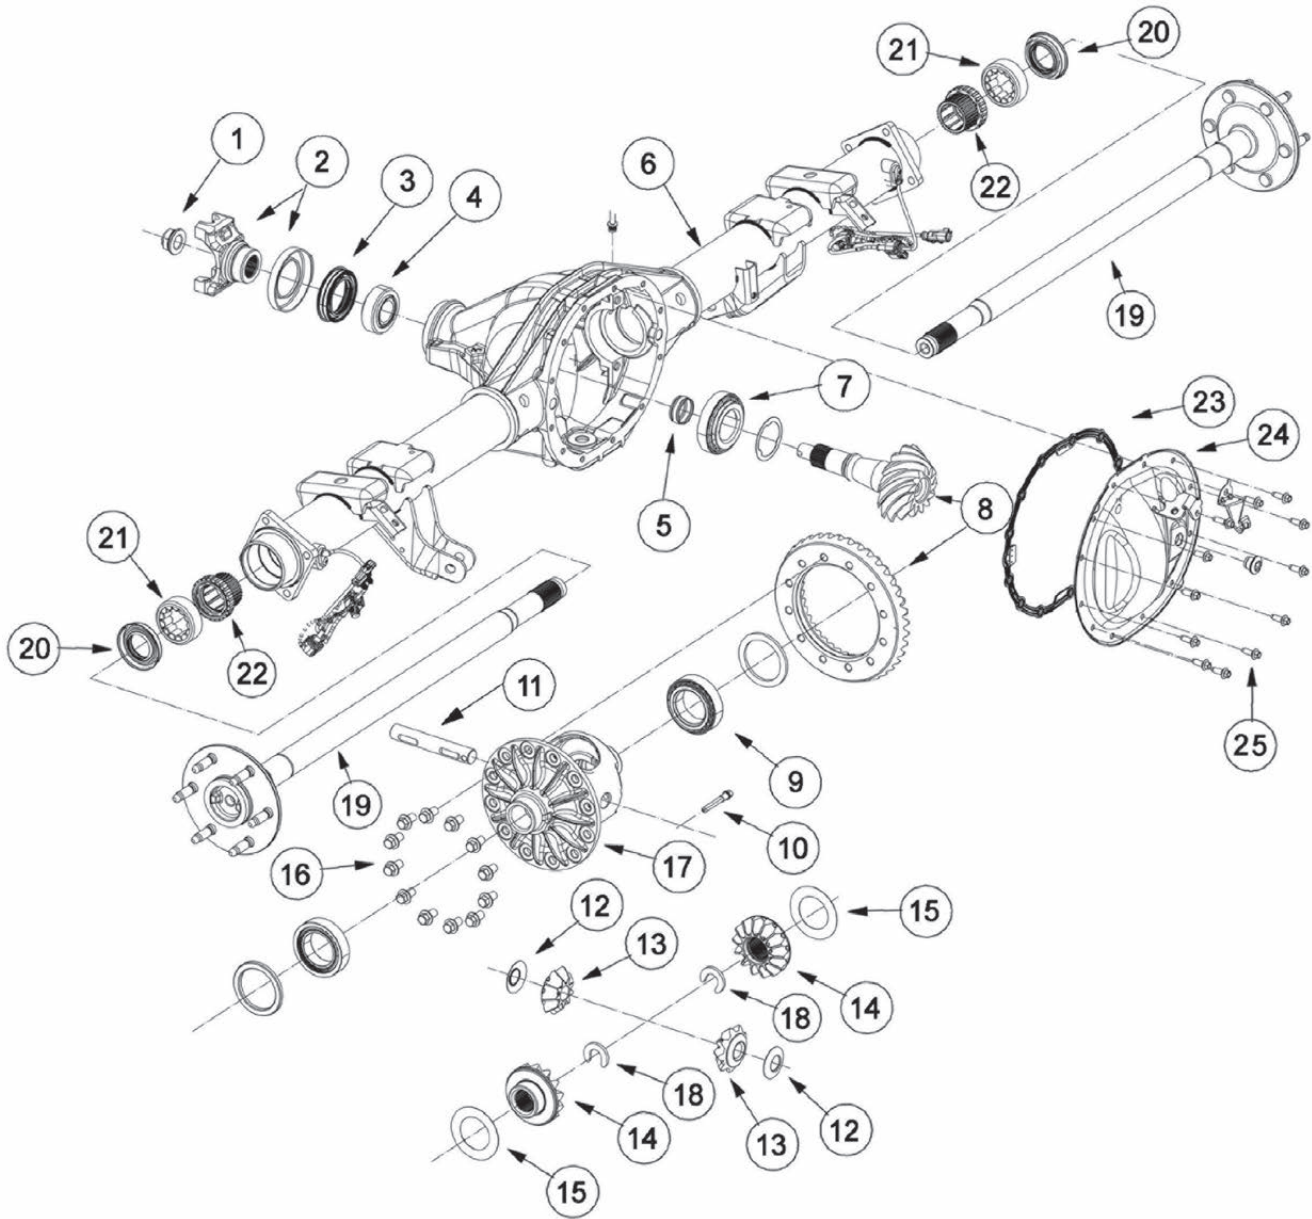

# Demand the original.

Axle Components | Driveshaft Components | Repair Kits

## AAM 9.76" Salisbury (12-Bolt)

## GM 9.76" REAR AXLE

SPORT UTILITY VEHICLES (15 SERIES) 6.2L V8 ENGINE

CHEVROLET: SUBURBAN

GMC: YUKON, YUKON DENALI, YUKON XL, YUKON XL DENALI

CADILLAC: ESCALADE, ESCALADE ESV

ILL #	AAM PART NUMBER	OE PART NUMBER	DESCRIPTION	REQ	MODEL YEAR
1	40037574	92230391	PINION NUT	1	2014 +
2	40087159	23114034	1355 PINION YOKE (SUV)	1	2014 +
2	40088785	22954188	1415 PINION YOKE (P/U)	1	2014 +
3	40088808	22943111	PINION SEAL	1	2014 +
4	40053553	22943109	PINION TAIL BEARING ASSY (CUP & CONE)	1	2014 +
5	40088807	23169731	CRUSH SLEEVE (COLLAPSIBLE SPACER)	1	2014 +
6			AXLE HOUSING		FOR REFERENCE ONLY
7	40089231	22943107	PINION HEAD BEARING ASSY (CUP & CONE)	1	2014 +
1, 3, 5, 8	976K2323GEARKIT		RING & PINION GEAR KIT (3.23 RATIO)	1	2015 +
1, 3, 5, 8	976K2342GEARKIT		RING & PINION GEAR KIT (3.42 RATIO)	1	2014 +
1, 3, 5, 8	976K2373GEARKIT		RING & PINION GEAR KIT (3.73 RATIO)	1	2014 +
9	40081078	22786619	DIFF. CASE BEARING ASM (CUP & CONE)	2	2014 +
16	40064367	11546991	RING GEAR BOLTS	12	2014 +
17	40090727	22943115	DIFFERENTIAL CASE WITH INTERNAL GEARS - 3.23 RATIO AND LOWER	1	2014 +
17	40090728	22943116	DIFFERENTIAL CASE WITH INTERNAL GEARS - 3.42 RATIO AND HIGHER	1	2014 +
18	14012746		AXLE C LOCK	2	1986 +
19	40103091		AXLE SHAFT - LH / RH (PICK UP ONLY)	2	2014 +
19	40103092		AXLE SHAFT - LH / RH (SUV ONLY)	2	2014 +
20	40001710	12471686	WHEEL BEARING SEAL	2	1998 +
21	40008157	12479031	WHEEL BEARING	2	2002 +
22	40030759	15286384	ABS EXCITER RING	2	2007 +
23	40088005	22943110	COVER PAN GASKET	1	2014 +
24	40089652	22951487	COVER PAN	1	2014 +
25	40089728	11546347	COVER PAN BOLTS	12	2014 +
1, 3, 4, 5, 7, 9	74067021		MASTER BEARING KIT		2014 +