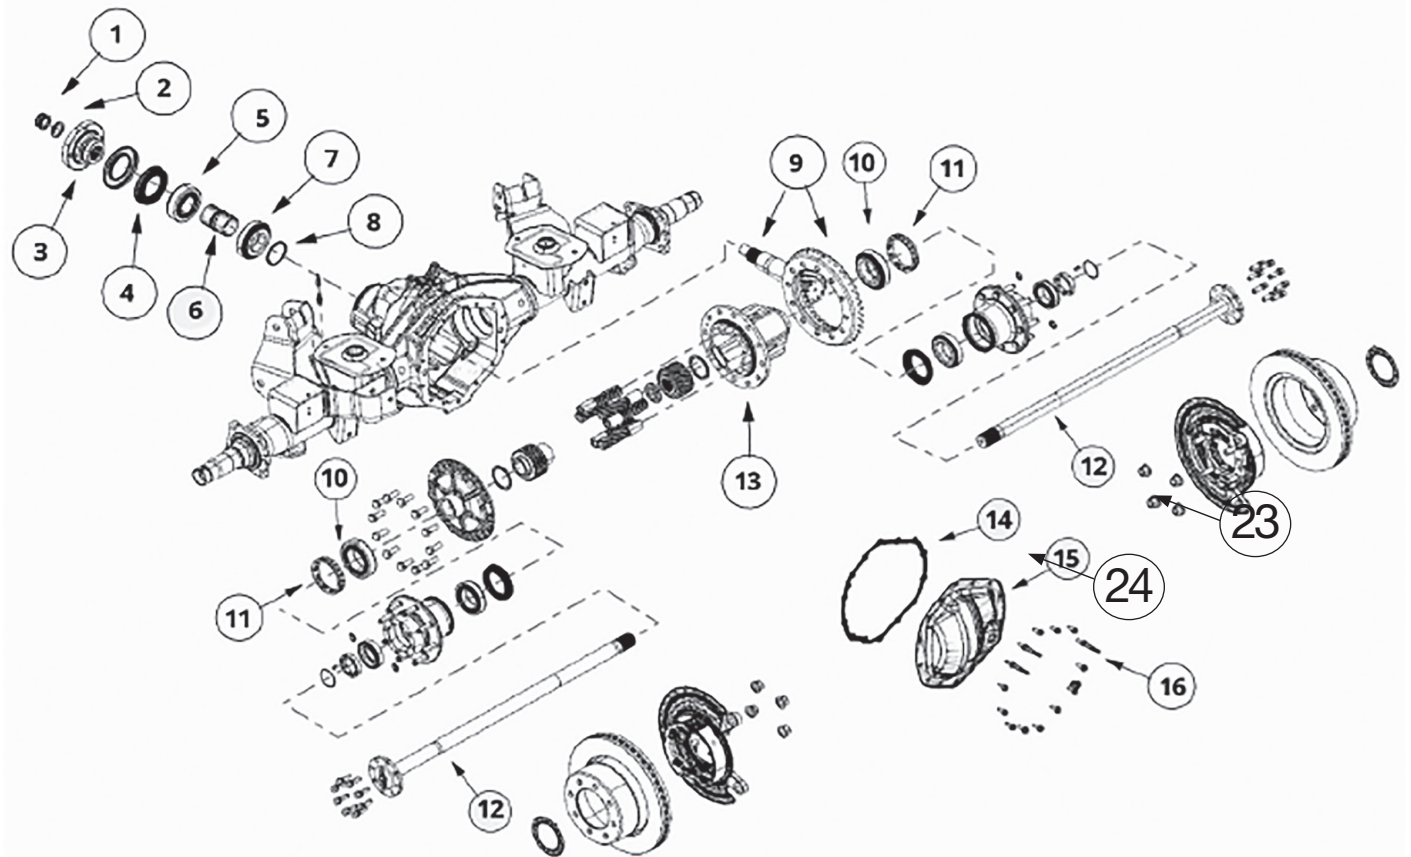

Demand the original.

Axle Components | Driveshaft Components | Repair Kits

AAM 1150 14 BOLT

2014+ RAM 11.5" Rear Axle Coil Spring Suspension

VEHICLE REFERENCE GUIDE

RAM 2500 2014+

ILL #	CATALOG PART NUMBER	AAM PART NUMBER	DESCRIPTION	REQ	MODEL YEAR
1	40126149		PINION NUT	1	2014+
2	40003255		PINION WASHER	1	2003+
3	40118924		PINION FLANGE WITH DEFLECTOR	1	2014+
4	40113398		PINION SEAL	1	2014+
5	26064500		PINION TAIL BEARING ASSEMBLY	1	2003+
6	40112257		COLLAPSIBLE SPACER	1	2014+
7	40113396		PINION HEAD BEARING ASSEMBLY	1	2014+
8	40118411		PINION SHIM	1	2014+
9	D115342GSK-1	40112988	RING & PINION GEAR KIT (3.42 RATIO) KIT CONTAINS: PINION NUT, PINION SEAL, COLLA- SIBLE SPACER	1	2014+
9	D115373GSK-1	40112989	RING & PINION GEAR KIT (3.73 RATIO) KIT CONTAINS: PINION NUT, PINION SEAL, COLLA- SIBLE SPACER	1	2014+
9	D115410GSK-1	40112990	RING & PINION GEAR KIT (4.10 RATIO) KIT CONTAINS: PINION NUT, PINION SEAL, COLLA- SIBLE SPACER	1	2014+
	40022812		RING GEAR BOLTS	14	2003+
10	40016979		DIFFERENTIAL BEARING ASSEMBLY	2	2003+
11	40027067		NUT, DIFFERENTIAL BEARING ADJUSTER	2	2003+
12	40022279		AXLE SHAFT SW (935MM; 30 TOOTH; 8 BOLT) LH/RH	2	2003+
12	40022280		AXLE SHAFT DW (1019 MM; 30 TOOTH; 8 BOLT; DISC)	2	2003+
13	40146894		OPEN DIFFERENTIAL ASSEMBLY	1	2003+
13	40099548		TRACRITE GT LIMITED SLIP DIFFERENTIAL ASSEMBLY (3 PINION)	1	2003+
13	40134468		TRACRITE GTL LOCKING DIFFERENTIAL ASSEMBLY	POWERWAGON	2014+
14	40005967		COVER PAN GASKET	1	2003+
15	40013758		COVER PAN	1	2003+
16	40002169		COVER PAN BOLTS	14	2003+
	40042937		COVER PAN FILL PLUG	1	2003+
MISC COMPONENTS					
	40001358		LOCK, DIFFERENTIAL ADJUSTING NUT		
	14012748		BOLT, DIFFERENTIAL ADJUSTER LOCK		