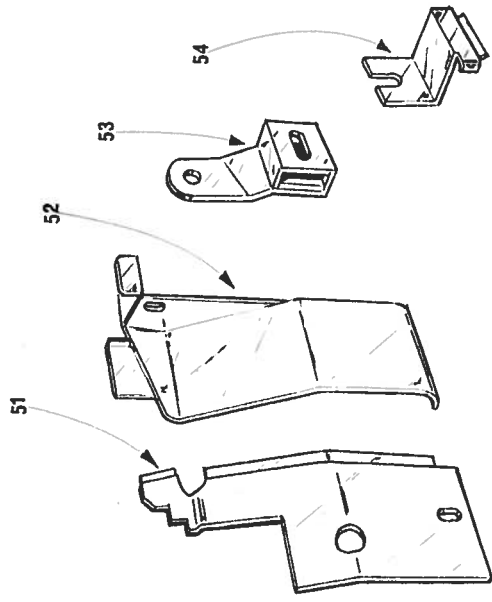

Kondo

**INDUSTRIAL
SEWING MACHINE**

CLASS

**DCZ-364
-365
-366
-367
-368
-369**

**ILLUSTRATED
SPARE PARTS LIST
FOR
HIGH SPEED
OVERLOCK MACHINES**

KONDO SEWING MACHINE CO., LTD.

DCZ-364

DCZ-368

Ret. No.	Parts No.	Description	Amt. Req.	Ref. No.	Parts No.	Description
1	33300	Presser Foot Complete Set for DCZ-364A	1	35	7650	Screws for 33338
2	731	Latch Pin for Presser Foot Spring	1	36	33338	Pressure Spring Collar
3	33305	Presser Foot Spring(Large)	1	37	33337	Pressure Bracket Pin
4	1226	Screw for 33305	1	38	4437	Screw for 33337
5	216	Nut for 6093	1	40	33319	Presser Foot Complete Set for DCZ-368A
6	33304	Presser Foot Hinge Spring	1	41	1228	Screw for 33219
7	5036	Screw for 33304	1	42	33219	Presser Foot Adjusting Plate
8	33306	Presser Foot Spring(Small)	1	43	6211	Presser Foot Hinge Screw
9	6093	Hinge Screw for Rear Presser	1	44	215	Nut for 33216
10	33307	Differential Feed Dog	1	45	6091	Hinge Screw for Rear Presser
11	33308	Main Feed Dog	1	46	33217	Presser Foot Spring(Large)
19	33309	Pressure Plate Assembly for DCZ-364A	1	47	6092	Screw for 33217
20	2133	Adjust Screws for 33331	2	48	33216	Presser Foot Spring(Small)
21	44	Adjust Nuts for 33331, 33333	4	49	33321	Throat Plate for DCZ-368A
22	1440	Adjust Screws for 33333	2	50	33328	Chaining Feed Dog
23	7650	Screws for 33339	2	51	33324	Chip Guard(Fix)
24	33339	Pressure Shaft Lever	1	52	33325	Chip Guard(Open)
25	33331	Pressure Bracket	1	53	33326	Strip Guide(Right)
26	33334	Pressure Holder Hinge Pin	1	54	33327	Strip Guide(Left)
27	4351	Screws for 33299	2			
28	33299	Pressure Plate	1			
29	33332	Pressure Holder	1			
30	30680	Hinge Pin Retaining Ring	1			
31	33336	Pressure Holder Hinge Latch Spring	1			
32	33335	Pressure Holder Hinge Latch	1			
33	33333	Pressure Shaft	1			
34	33340	Pressure Spring	1			