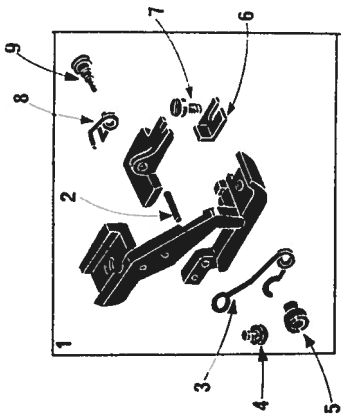

Kondo

**INDUSTRIAL
SEWING MACHINE**

CLASS

**DCZ-364
-365
-366
-367
-368
-369**

**ILLUSTRATED
SPARE PARTS LIST
FOR
HIGH SPEED
OVERLOCK MACHINES**

KONDO SEWING MACHINE CO., LTD.

DCZ-364

DCZ-368

Ret. No.	Parts No.	Description	Amt. Req.	Ref. No.	Parts No.	Description
1	33300	Presser Foot Complete Set for DCZ-364A	1	35	7650	Screws for 33338
2	731	Latch Pin for Presser Foot Spring	1	36	33338	Pressure Spring Collar
3	33305	Presser Foot Spring(Large)	1	37	33337	Pressure Bracket Pin
4	1226	Screw for 33305	1	38	4437	Screw for 33337
5	216	Nut for 6093	1	40	33319	Presser Foot Complete Set for DCZ-368A
6	33304	Presser Foot Hinge Spring	1	41	1228	Screw for 33219
7	5036	Screw for 33304	1	42	33219	Presser Foot Adjusting Plate
8	33306	Presser Foot Spring(Small)	1	43	6211	Presser Foot Hinge Screw
9	6093	Hinge Screw for Rear Presser	1	44	215	Nut for 33216
10	33307	Differential Feed Dog	1	45	6091	Hinge Screw for Rear Presser
11	33308	Main Feed Dog	1	46	33217	Presser Foot Spring(Large)
19	33309	Pressure Plate Assembly for DCZ-364A	1	47	6092	Screw for 33217
20	2133	Adjust Screws for 33331	2	48	33216	Presser Foot Spring(Small)
21	44	Adjust Nuts for 33331, 33333	4	49	33321	Throat Plate for DCZ-368A
22	1440	Adjust Screws for 33333	2	50	33328	Chaining Feed Dog
23	7650	Screws for 33339	2	51	33324	Chip Guard(Fix)
24	33339	Pressure Shaft Lever	1	52	33325	Chip Guard(Open)
25	33331	Pressure Bracket	1	53	33326	Strip Guide(Right)
26	33334	Pressure Holder Hinge Pin	1	54	33327	Strip Guide(Left)
27	4351	Screws for 33299	2			
28	33299	Pressure Plate	1			
29	33332	Pressure Holder	1			
30	30680	Hinge Pin Retaining Ring	1			
31	33336	Pressure Holder Hinge Latch Spring	1			
32	33335	Pressure Holder Hinge Latch	1			
33	33333	Pressure Shaft	1			
34	33340	Pressure Spring	1			