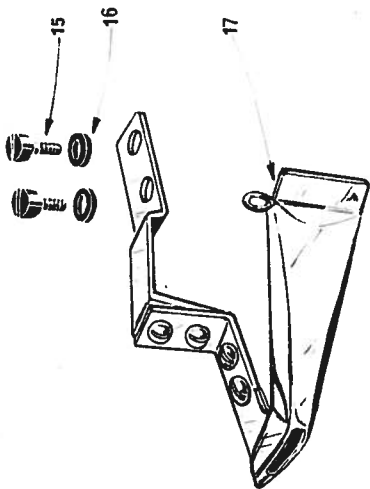

DCZ-365
367