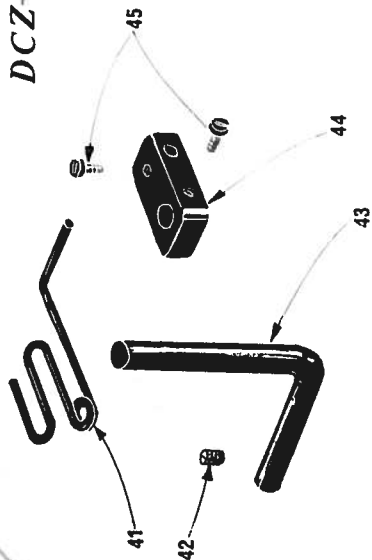

DCZ-366

DCZ-365
367

DCZ-367

DCZ-366

365
366
367
DCZ-

<u>Ref. No.</u>	<u>Parts No.</u>	<u>Description</u>	<u>Amt. Req.</u>	<u>Ref. No.</u>	<u>Parts No.</u>	<u>Description</u>
1	33300	Presser Foot Complete Set for DCZ-365A.367A	1	32	33393	Pressure Shaft Bracket
2	33405	Presser Foot Complete Set for DCZ-366A	1	33	6142	Hinge Pin for 33393
3	216	Nut for 6093	1	34	3556	Adjust Screw for 33398
4	1226	Screw for 33305	1	35	355	Adjust Nut for 33398
5	33305	Presser Foot Spring(Large)	1	35	33395	Pressure Shaft Lever
6	731	Latch Pin for Presser Foot Spring	1	37	519	Seat for 33398
7	33304	Presser Foot Hinge Spring	1	38	33398	Pressure Spring
8	5036	Screws for 33301,33304	3	39	44	Hinge Nut for 33393
9	6093	Hinge Screw for Rear Presser	1	40	33391	Pressure Plate Assembly for DCZ-365A.366A.367A
10	33306	Presser Foot Spring(Small)	1	41	33432	Strip Guide
15	4358	Screws for 33409	2	42	3434	Screw for 33431
16	538	Washer for 33409	2	43	33431	Strip Guide Holder Shaft
17	33409	Folder for DCZ-366A	1	44	33433	Strip Guide Bracket
18	33417	Folder for DCZ-367A	1	45	7616	Screws for 33432.33431
19	33308	Main Feed Dog	1			
20	33307	Differential Feed Dog	1			
21	33400	Front Cover Latch Spring	1			
22	7405	Screws for 33392,33400	2			
23	7006	Screw for 33397	1			
24	33397	Pressure Shaft Bracket Latch Spring	1			
25	33392	Bracket Plate	1			
26	7609	Stopper Screw for 33393	1			
27	322	Stopper Nut for 33393	1			
28	3637	Screws for 33395,33396	3			
29	33401	Pressure Plate	1			
30	33394	Pressure Shaft	1			
31	33396	Pressure Shaft Collar	1			