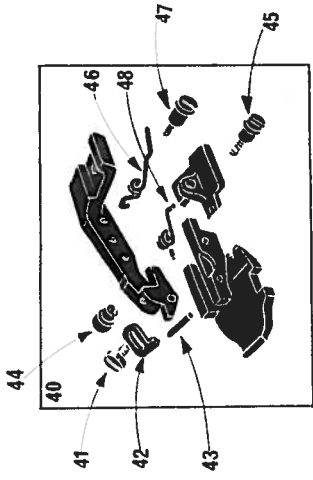

Kondo

**INDUSTRIAL
SEWING MACHINE**

CLASS

**DCZ-364
-365
-366
-367
-368
-369**

**ILLUSTRATED
SPARE PARTS LIST
FOR
HIGH SPEED
OVERLOCK MACHINES**

KONDO SEWING MACHINE CO., LTD.

DCZ-364

DCZ-368

Ret. No.	Parts No.	Description	Amt. Req.	Ref. No.	Parts No.	Description
1	33300	Presser Foot Complete Set for DCZ-364A	1	35	7650	Screws for 33338
2	731	Latch Pin for Presser Foot Spring	1	36	33338	Pressure Spring Collar
3	33305	Presser Foot Spring(Large)	1	37	33337	Pressure Bracket Pin
4	1226	Screw for 33305	1	38	4437	Screw for 33337
5	216	Nut for 6093	1	40	33319	Presser Foot Complete Set for DCZ-368A
6	33304	Presser Foot Hinge Spring	1	41	1228	Screw for 33219
7	5036	Screw for 33304	1	42	33219	Presser Foot Adjusting Plate
8	33306	Presser Foot Spring(Small)	1	43	6211	Presser Foot Hinge Screw
9	6093	Hinge Screw for Rear Presser	1	44	215	Nut for 33216
10	33307	Differential Feed Dog	1	45	6091	Hinge Screw for Rear Presser
11	33308	Main Feed Dog	1	46	33217	Presser Foot Spring(Large)
19	33309	Pressure Plate Assembly for DCZ-364A	1	47	6092	Screw for 33217
20	2133	Adjust Screws for 33331	2	48	33216	Presser Foot Spring(Small)
21	44	Adjust Nuts for 33331, 33333	4	49	33321	Throat Plate for DCZ-368A
22	1440	Adjust Screws for 33333	2	50	33328	Chaining Feed Dog
23	7650	Screws for 33339	2	51	33324	Chip Guard(Fix)
24	33339	Pressure Shaft Lever	1	52	33325	Chip Guard(Open)
25	33331	Pressure Bracket	1	53	33326	Strip Guide(Right)
26	33334	Pressure Holder Hinge Pin	1	54	33327	Strip Guide(Left)
27	4351	Screws for 33299	2			
28	33299	Pressure Plate	1			
29	33332	Pressure Holder	1			
30	30680	Hinge Pin Retaining Ring	1			
31	33336	Pressure Holder Hinge Latch Spring	1			
32	33335	Pressure Holder Hinge Latch	1			
33	33333	Pressure Shaft	1			
34	33340	Pressure Spring	1			