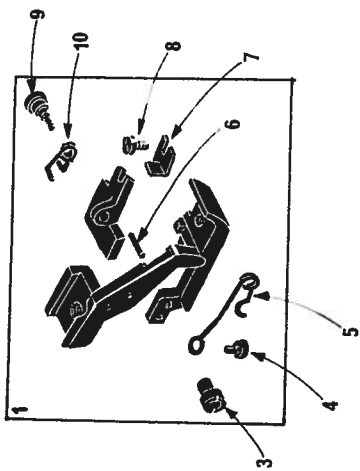

DCZ-365
367