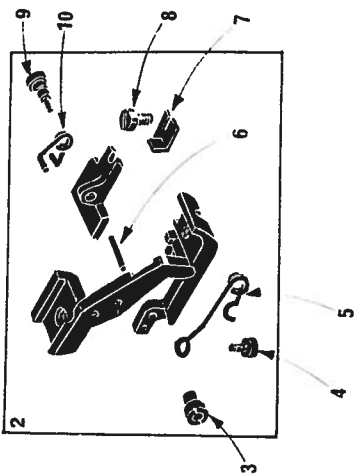

DCZ-366

DCZ-365
367

DCZ-367

DCZ-366

365
366
367
DCZ-