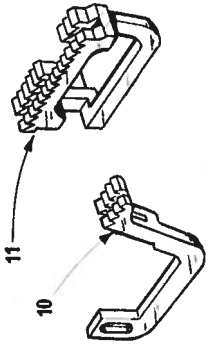

Kondo

**INDUSTRIAL
SEWING MACHINE**

CLASS

**DCZ-364
-365
-366
-367
-368
-369**

**ILLUSTRATED
SPARE PARTS LIST
FOR
HIGH SPEED
OVERLOCK MACHINES**

KONDO SEWING MACHINE CO., LTD.

DCZ-364

DCZ-368

Ret. No.	Parts No.	Description	Amt. Req.	Ref. No.	Parts No.	Description
1	33300	Presser Foot Complete Set for DCZ-364A	1	35	7650	Screws for 33338
2	731	Latch Pin for Presser Foot Spring	1	36	33338	Pressure Spring Collar
3	33305	Presser Foot Spring(Large)	1	37	33337	Pressure Bracket Pin
4	1226	Screw for 33305	1	38	4437	Screw for 33337
5	216	Nut for 6093	1	40	33319	Presser Foot Complete Set for DCZ-368A
6	33304	Presser Foot Hinge Spring	1	41	1228	Screw for 33219
7	5036	Screw for 33304	1	42	33219	Presser Foot Adjusting Plate
8	33306	Presser Foot Spring(Small)	1	43	6211	Presser Foot Hinge Screw
9	6093	Hinge Screw for Rear Presser	1	44	215	Nut for 33216
10	33307	Differential Feed Dog	1	45	6091	Hinge Screw for Rear Presser
11	33308	Main Feed Dog	1	46	33217	Presser Foot Spring(Large)
19	33309	Pressure Plate Assembly for DCZ-364A	1	47	6092	Screw for 33217
20	2133	Adjust Screws for 33331	2	48	33216	Presser Foot Spring(Small)
21	44	Adjust Nuts for 33331, 33333	4	49	33321	Throat Plate for DCZ-368A
22	1440	Adjust Screws for 33333	2	50	33328	Chaining Feed Dog
23	7650	Screws for 33339	2	51	33324	Chip Guard(Fix)
24	33339	Pressure Shaft Lever	1	52	33325	Chip Guard(Open)
25	33331	Pressure Bracket	1	53	33326	Strip Guide(Right)
26	33334	Pressure Holder Hinge Pin	1	54	33327	Strip Guide(Left)
27	4351	Screws for 33299	2			
28	33299	Pressure Plate	1			
29	33332	Pressure Holder	1			
30	30680	Hinge Pin Retaining Ring	1			
31	33336	Pressure Holder Hinge Latch Spring	1			
32	33335	Pressure Holder Hinge Latch	1			
33	33333	Pressure Shaft	1			
34	33340	Pressure Spring	1			