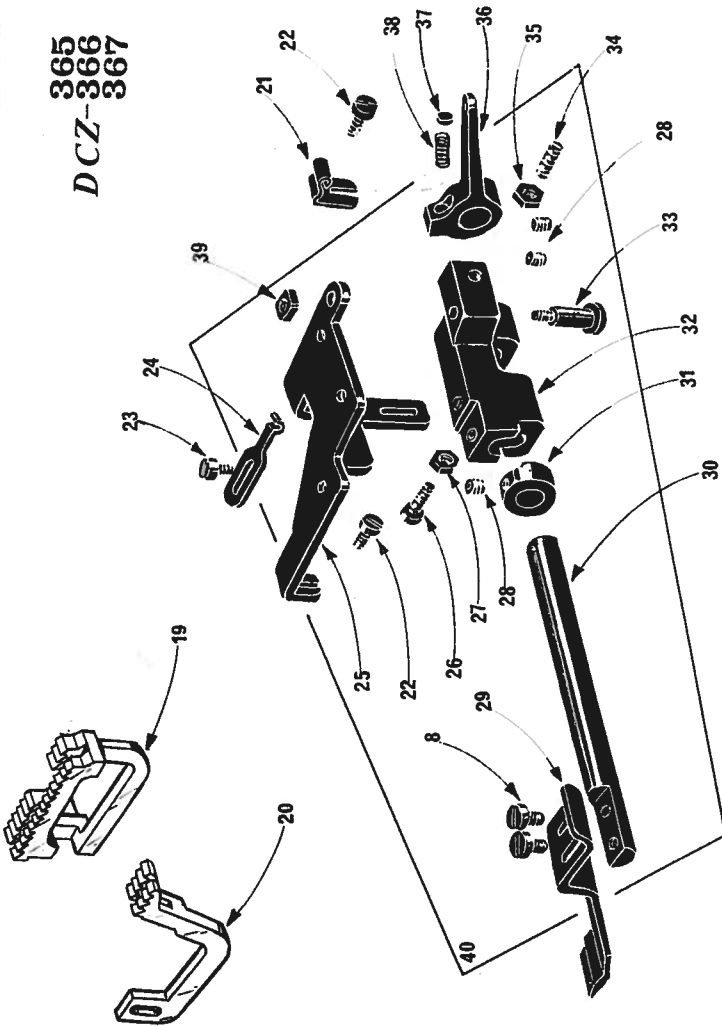

DCZ-366

DCZ-365
367

DCZ-367

DCZ-366

365
366
367
DCZ-

<u>Ref. No.</u>	<u>Parts No.</u>	<u>Description</u>	<u>Amt. Req.</u>	<u>Ref. No.</u>	<u>Parts No.</u>	<u>Description</u>
1	33300	Presser Foot Complete Set for DCZ-365A.367A	1	32	33393	Pressure Shaft Bracket
2	33405	Presser Foot Complete Set for DCZ-366A	1	33	6142	Hinge Pin for 33393
3	216	Nut for 6093	1	34	3556	Adjust Screw for 33398
4	1226	Screw for 33305	1	35	355	Adjust Nut for 33398
5	33305	Presser Foot Spring(Large)	1	35	33395	Pressure Shaft Lever
6	731	Latch Pin for Presser Foot Spring	1	37	519	Seat for 33398
7	33304	Presser Foot Hinge Spring	1	38	33398	Pressure Spring
8	5036	Screws for 33301,33304	3	39	44	Hinge Nut for 33393
9	6093	Hinge Screw for Rear Presser	1	40	33391	Pressure Plate Assembly for DCZ-365A.366A.367A
10	33306	Presser Foot Spring(Small)	1	41	33432	Strip Guide
15	4358	Screws for 33409	2	42	3434	Screw for 33431
16	538	Washer for 33409	2	43	33431	Strip Guide Holder Shaft
17	33409	Folder for DCZ-366A	1	44	33433	Strip Guide Bracket
18	33417	Folder for DCZ-367A	1	45	7616	Screws for 33432.33431
19	33308	Main Feed Dog	1			
20	33307	Differential Feed Dog	1			
21	33400	Front Cover Latch Spring	1			
22	7405	Screws for 33392,33400	2			
23	7006	Screw for 33397	1			
24	33397	Pressure Shaft Bracket Latch Spring	1			
25	33392	Bracket Plate	1			
26	7609	Stopper Screw for 33393	1			
27	322	Stopper Nut for 33393	1			
28	3637	Screws for 33395,33396	3			
29	33401	Pressure Plate	1			
30	33394	Pressure Shaft	1			
31	33396	Pressure Shaft Collar	1			