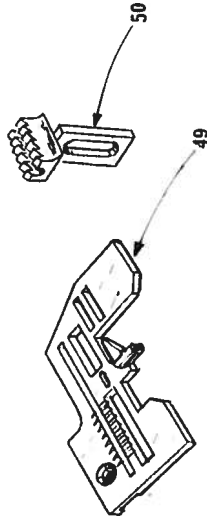

Kondo

**INDUSTRIAL
SEWING MACHINE**

CLASS

**DCZ-364
-365
-366
-367
-368
-369**

**ILLUSTRATED
SPARE PARTS LIST
FOR
HIGH SPEED
OVERLOCK MACHINES**

KONDO SEWING MACHINE CO., LTD.

DCZ-364

DCZ-368

Ret. No.	Parts No.	Description	Amt. Req.	Ref. No.	Parts No.	Description
1	33300	Presser Foot Complete Set for DCZ-364A	1	35	7650	Screws for 33338
2	731	Latch Pin for Presser Foot Spring	1	36	33338	Pressure Spring Collar
3	33305	Presser Foot Spring(Large)	1	37	33337	Pressure Bracket Pin
4	1226	Screw for 33305	1	38	4437	Screw for 33337
5	216	Nut for 6093	1	40	33319	Presser Foot Complete Set for DCZ-368A
6	33304	Presser Foot Hinge Spring	1	41	1228	Screw for 33219
7	5036	Screw for 33304	1	42	33219	Presser Foot Adjusting Plate
8	33306	Presser Foot Spring(Small)	1	43	6211	Presser Foot Hinge Screw
9	6093	Hinge Screw for Rear Presser	1	44	215	Nut for 33216
10	33307	Differential Feed Dog	1	45	6091	Hinge Screw for Rear Presser
11	33308	Main Feed Dog	1	46	33217	Presser Foot Spring(Large)
19	33309	Pressure Plate Assembly for DCZ-364A	1	47	6092	Screw for 33217
20	2133	Adjust Screws for 33331	2	48	33216	Presser Foot Spring(Small)
21	44	Adjust Nuts for 33331, 33333	4	49	33321	Throat Plate for DCZ-368A
22	1440	Adjust Screws for 33333	2	50	33328	Chaining Feed Dog
23	7650	Screws for 33339	2	51	33324	Chip Guard(Fix)
24	33339	Pressure Shaft Lever	1	52	33325	Chip Guard(Open)
25	33331	Pressure Bracket	1	53	33326	Strip Guide(Right)
26	33334	Pressure Holder Hinge Pin	1	54	33327	Strip Guide(Left)
27	4351	Screws for 33299	2			
28	33299	Pressure Plate	1			
29	33332	Pressure Holder	1			
30	30680	Hinge Pin Retaining Ring	1			
31	33336	Pressure Holder Hinge Latch Spring	1			
32	33335	Pressure Holder Hinge Latch	1			
33	33333	Pressure Shaft	1			
34	33340	Pressure Spring	1			