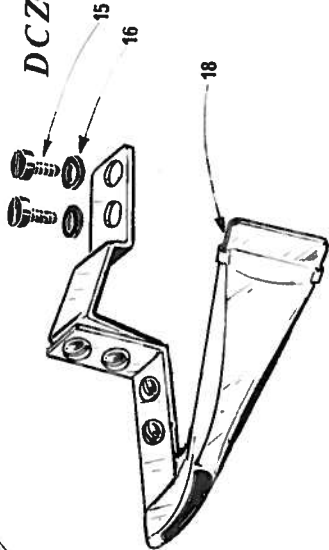

DCZ-366

DCZ-365
367

DCZ-367

DCZ-366

365
366
367
DCZ-