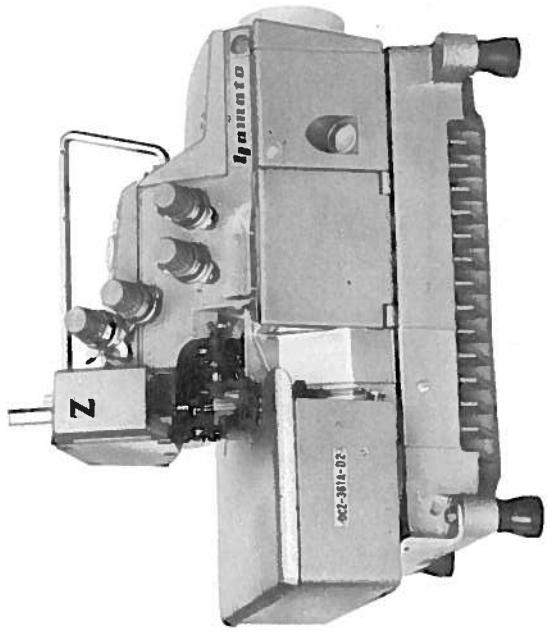

Kondo

**INDUSTRIAL
SEWING MACHINE**

CLASS

**DCZ-364
-365
-366
-367
-368
-369**

**ILLUSTRATED
SPARE PARTS LIST
FOR
HIGH SPEED
OVERLOCK MACHINES**

KONDO SEWING MACHINE CO., LTD.

DCZ-364

DCZ-368

Ret. No.	Parts No.	Description	Amt. Req.	Ref. No.	Parts No.	Description
1	33300	Presser Foot Complete Set for DCZ-364A	1	35	7650	Screws for 33338
2	731	Latch Pin for Presser Foot Spring	1	36	33338	Pressure Spring Collar
3	33305	Presser Foot Spring(Large)	1	37	33337	Pressure Bracket Pin
4	1226	Screw for 33305	1	38	4437	Screw for 33337
5	216	Nut for 6093	1	40	33319	Presser Foot Complete Set for DCZ-368A
6	33304	Presser Foot Hinge Spring	1	41	1228	Screw for 33219
7	5036	Screw for 33304	1	42	33219	Presser Foot Adjusting Plate
8	33306	Presser Foot Spring(Small)	1	43	6211	Presser Foot Hinge Screw
9	6093	Hinge Screw for Rear Presser	1	44	215	Nut for 33216
10	33307	Differential Feed Dog	1	45	6091	Hinge Screw for Rear Presser
11	33308	Main Feed Dog	1	46	33217	Presser Foot Spring(Large)
19	33309	Pressure Plate Assembly for DCZ-364A	1	47	6092	Screw for 33217
20	2133	Adjust Screws for 33331	2	48	33216	Presser Foot Spring(Small)
21	44	Adjust Nuts for 33331, 33333	4	49	33321	Throat Plate for DCZ-368A
22	1440	Adjust Screws for 33333	2	50	33328	Chaining Feed Dog
23	7650	Screws for 33339	2	51	33324	Chip Guard(Fix)
24	33339	Pressure Shaft Lever	1	52	33325	Chip Guard(Open)
25	33331	Pressure Bracket	1	53	33326	Strip Guide(Right)
26	33334	Pressure Holder Hinge Pin	1	54	33327	Strip Guide(Left)
27	4351	Screws for 33299	2			
28	33299	Pressure Plate	1			
29	33332	Pressure Holder	1			
30	30680	Hinge Pin Retaining Ring	1			
31	33336	Pressure Holder Hinge Latch Spring	1			
32	33335	Pressure Holder Hinge Latch	1			
33	33333	Pressure Shaft	1			
34	33340	Pressure Spring	1			