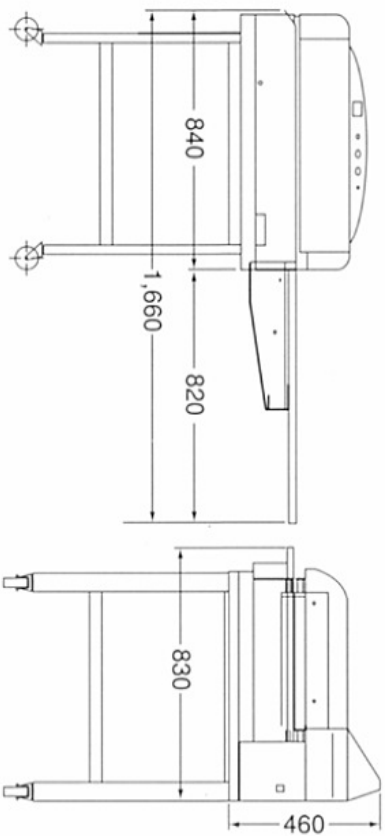

COMPACT PRESS

OPTIONAL EQUIPMENT

OPTIONAL TABLE

HP-400CT

(HP-400C•CS)

HP-220CT

(HP-220C•CS)

- The special designed table for the compact press

HP-400CT ▶

▶ HP-400C