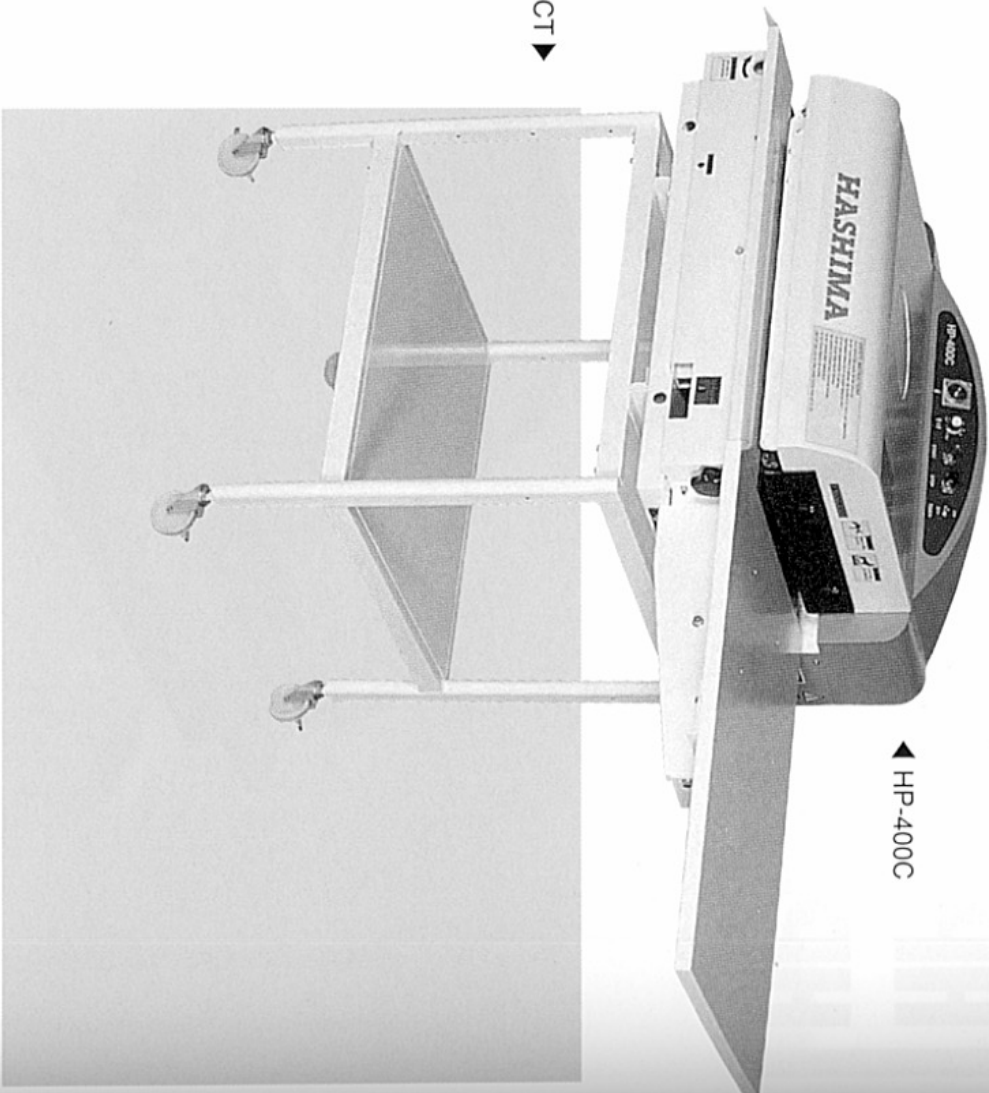

HP-400CT ▶

▶ HP-400C