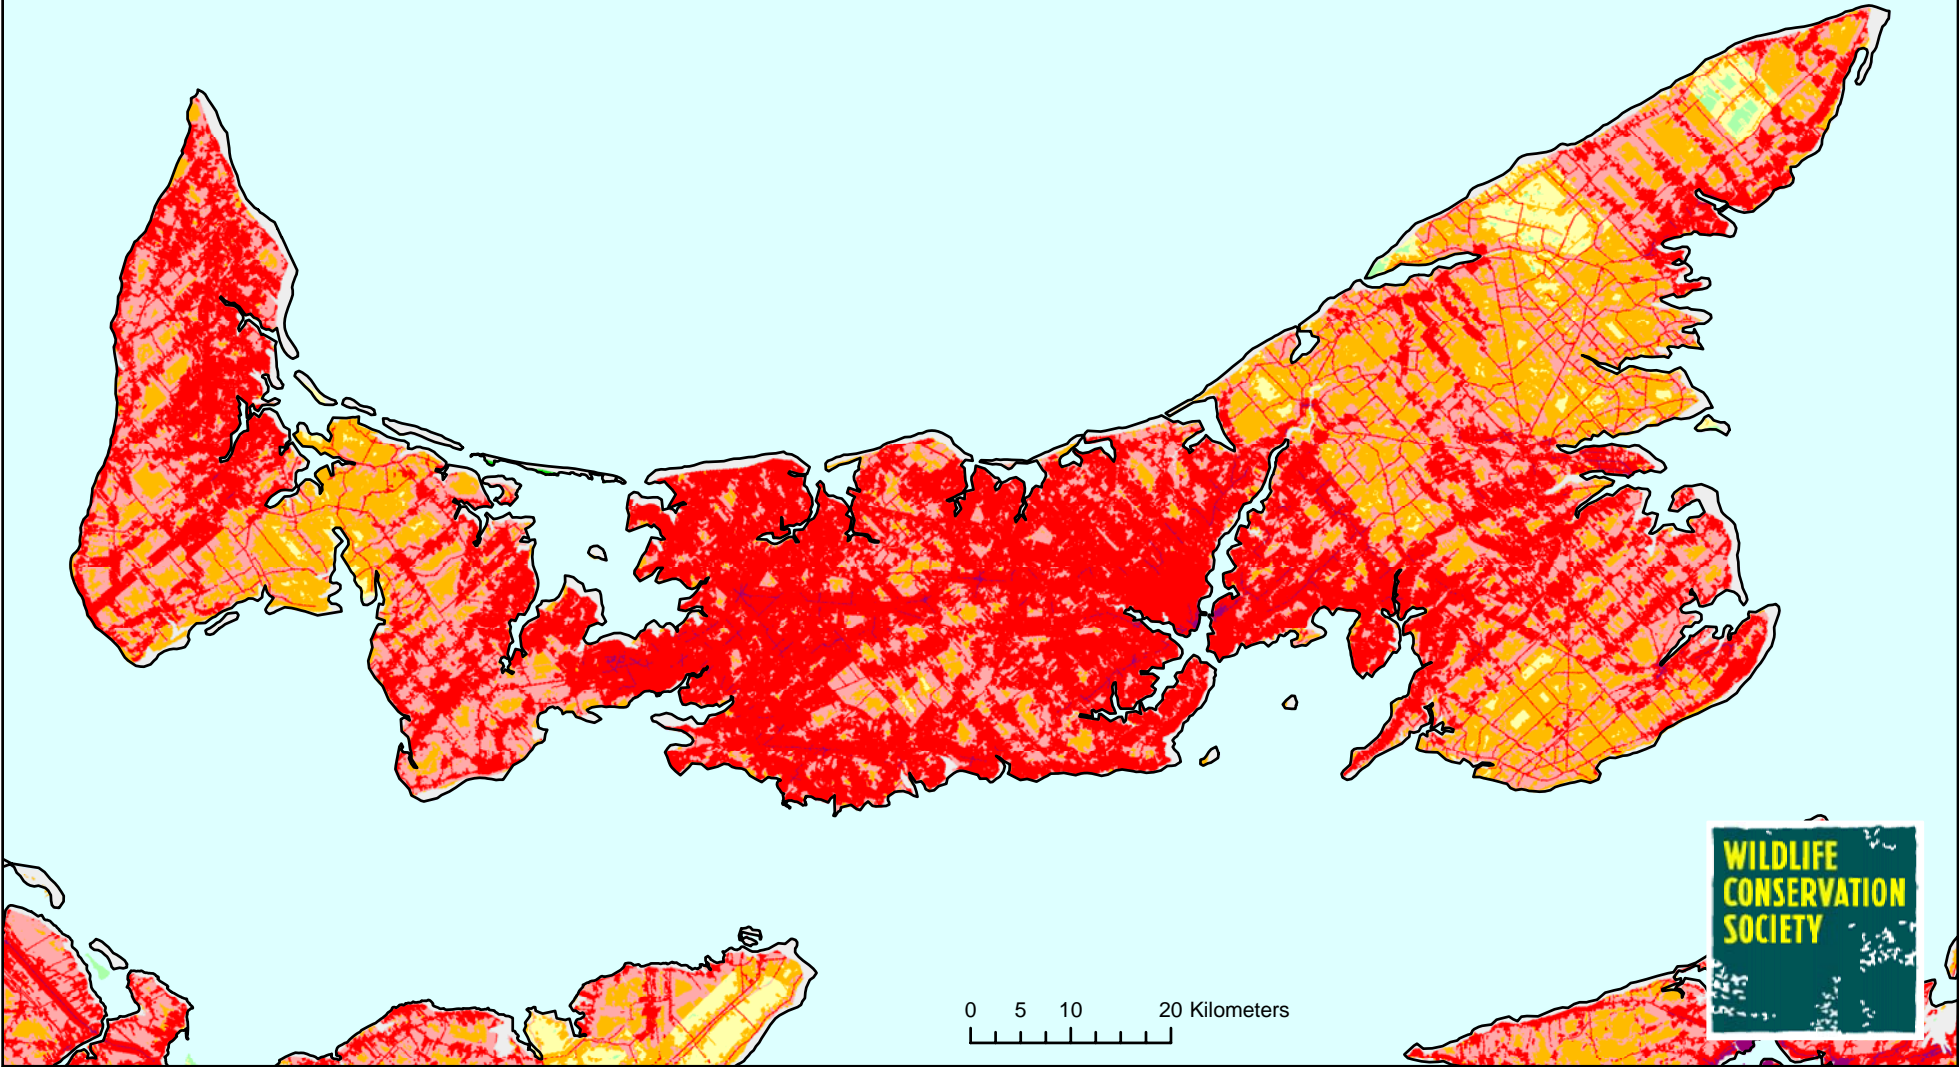

# Regional Human Footprint of the Northern Appalachian Ecoregion: Prince Edward Island

## Human Footprint Score

Most Wild  
Least Influenced

Least Wild  
Most Influenced