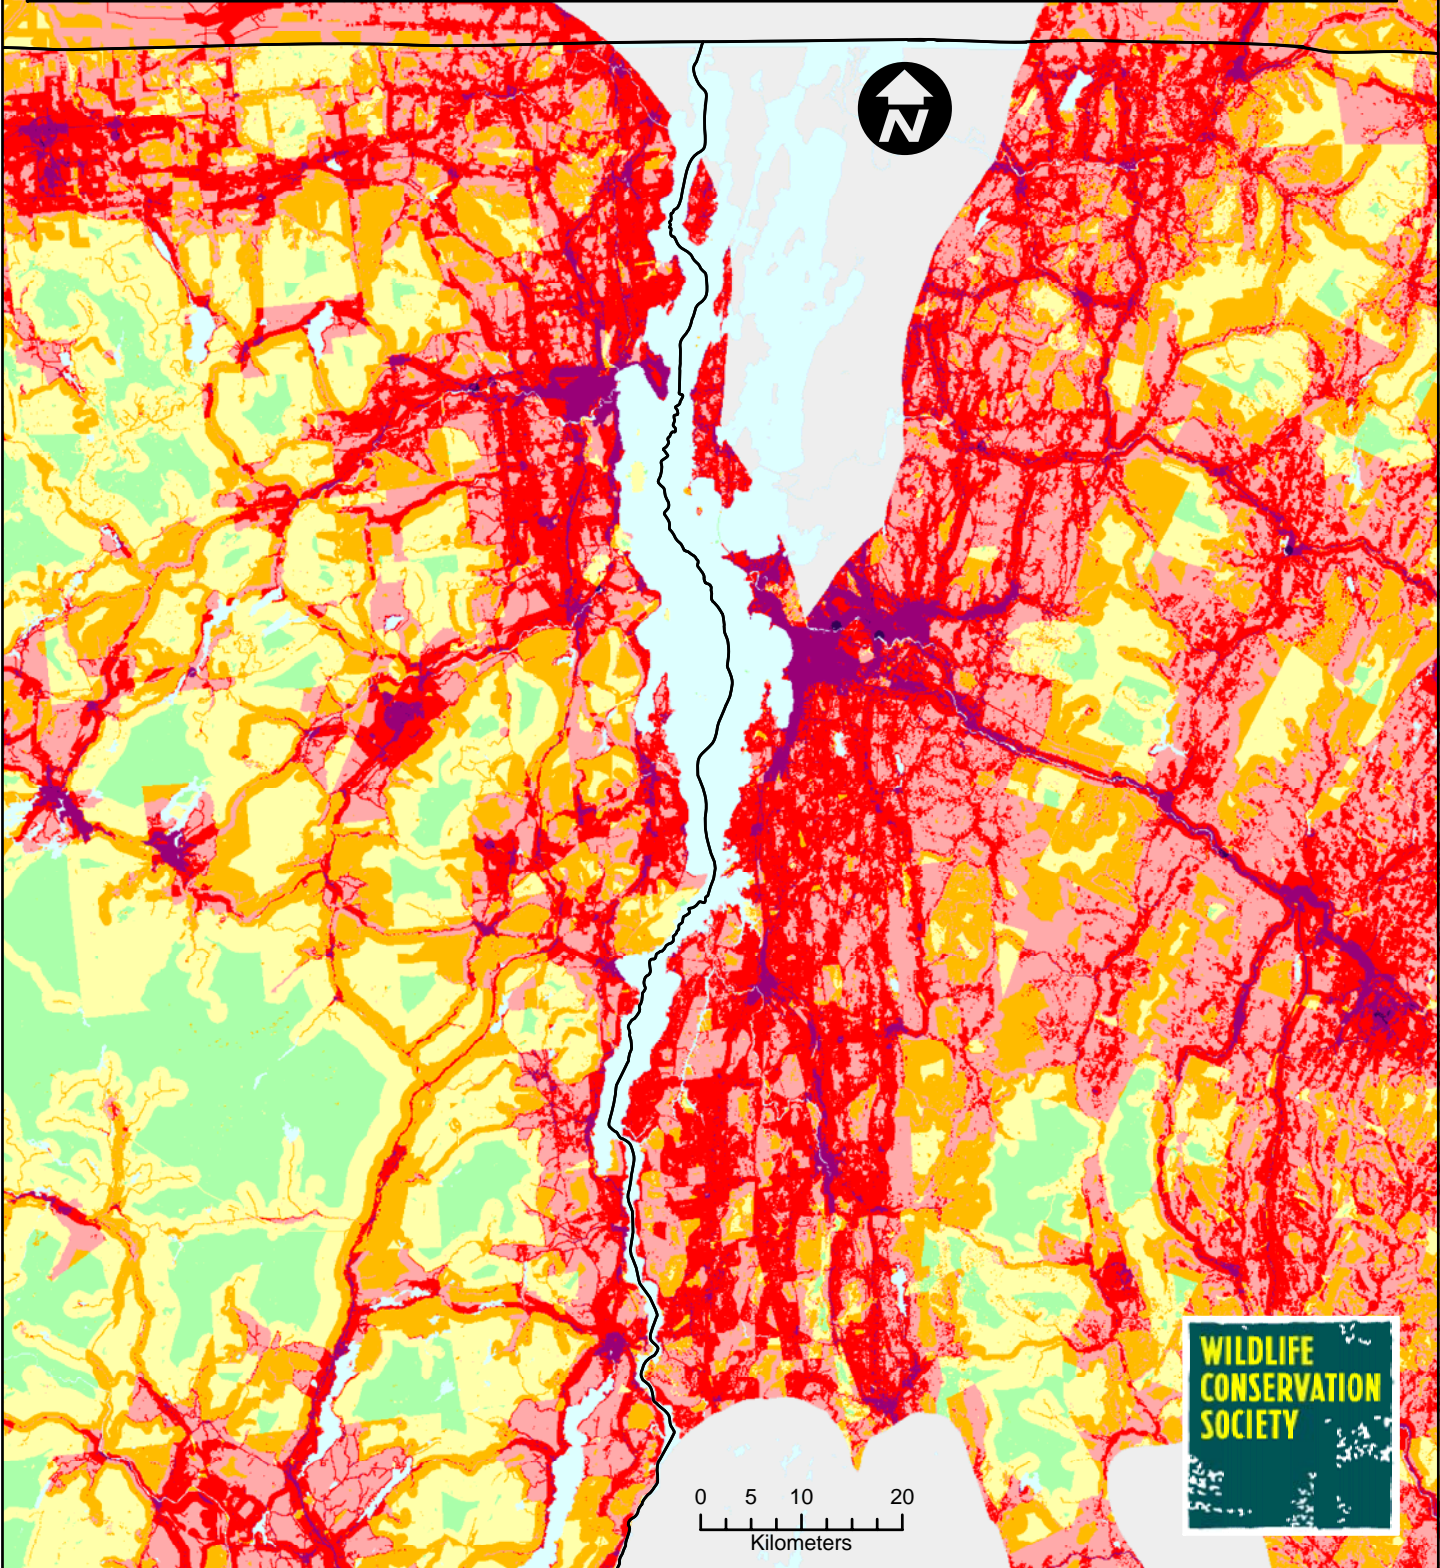

Regional Human Footprint of the Northern Appalachian Ecoregion : New York - Vermont

Human Footprint Score

Most Wild
Least Influenced

Least Wild
Most Influenced