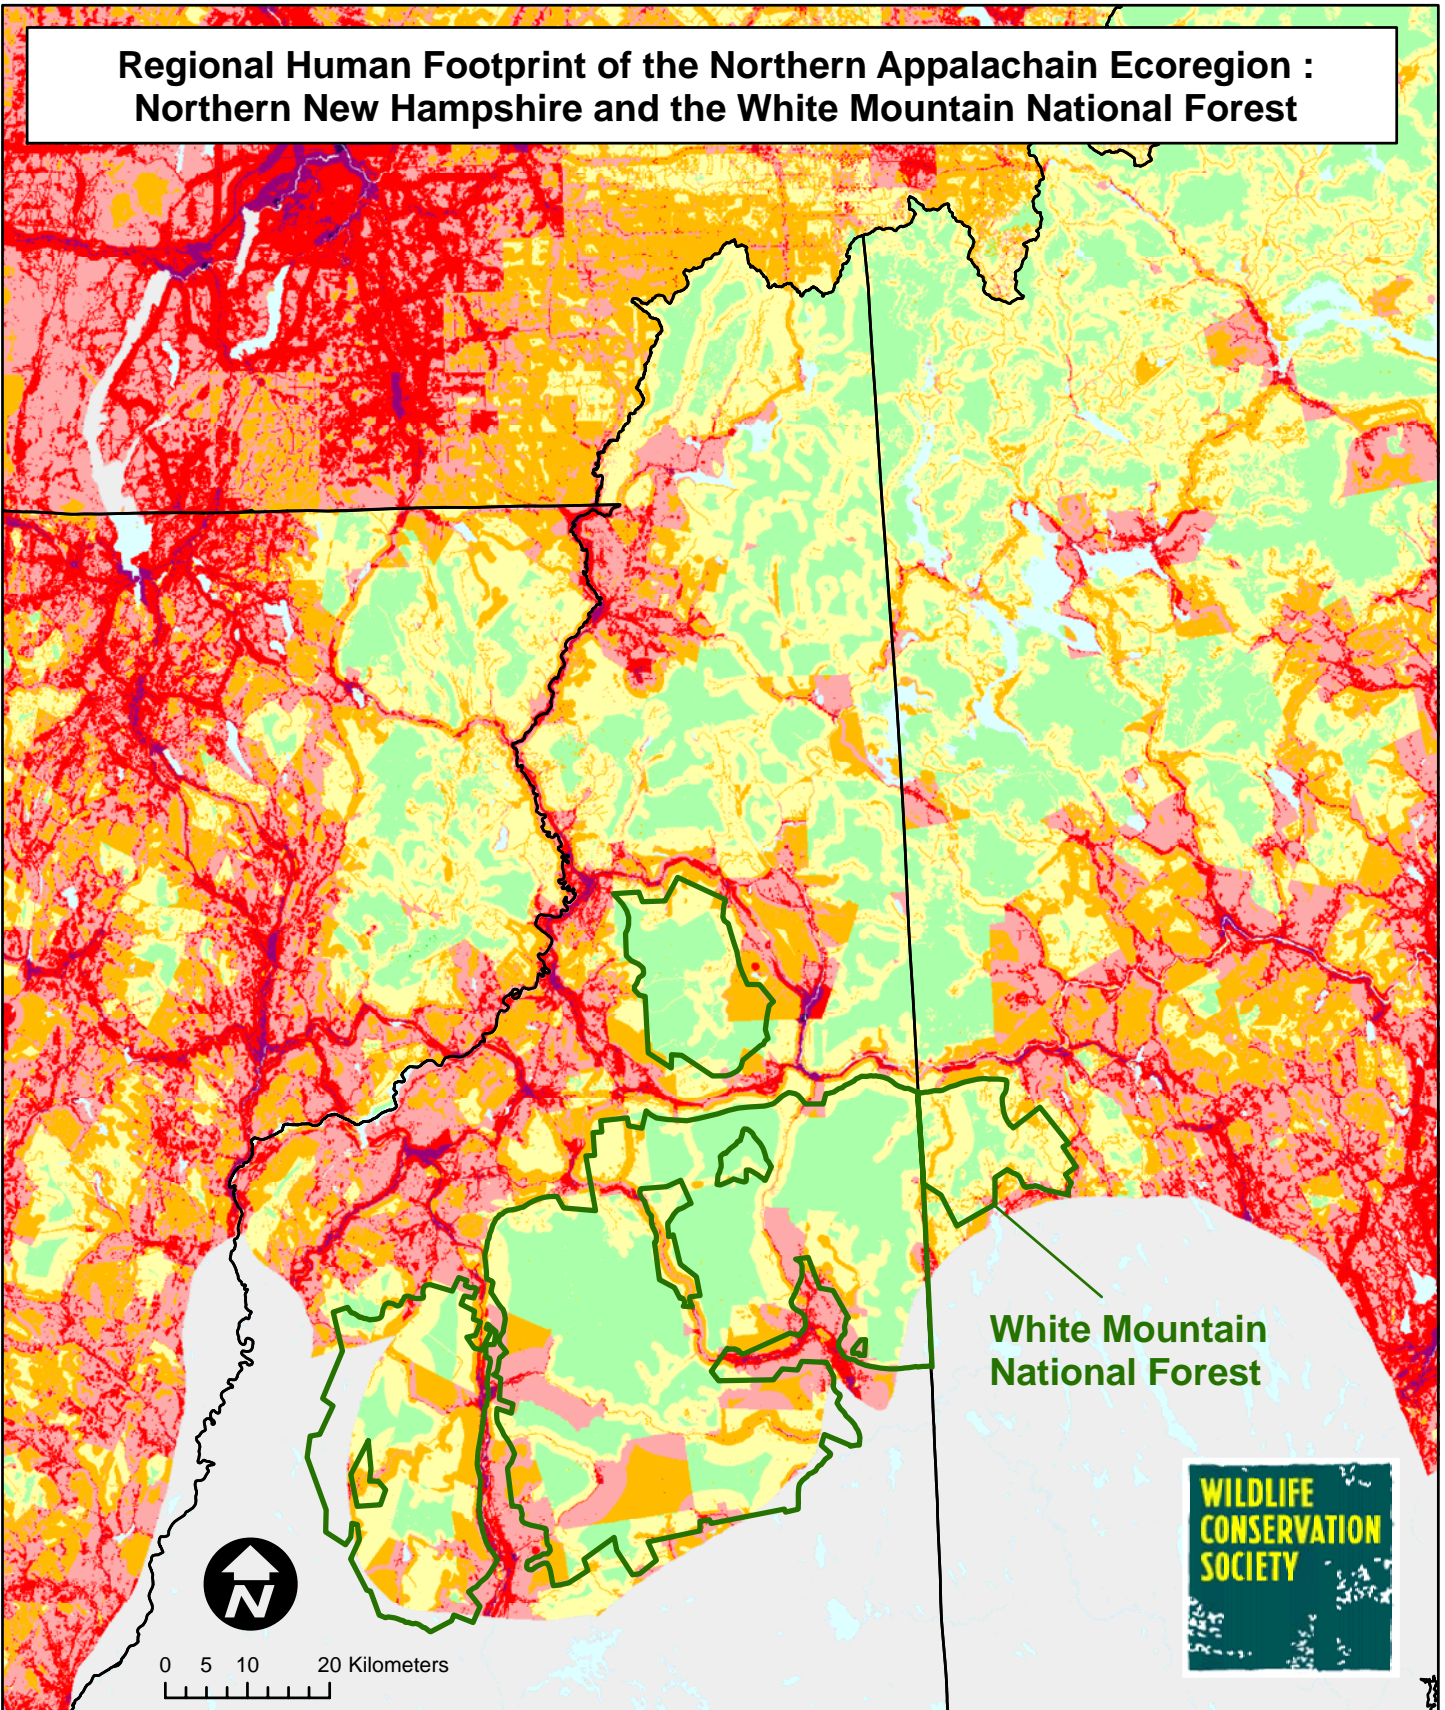

Regional Human Footprint of the Northern Appalachian Ecoregion : Northern New Hampshire and the White Mountain National Forest

Human Footprint Score

Most Wild
Least Influenced

Least Wild
Most Influenced