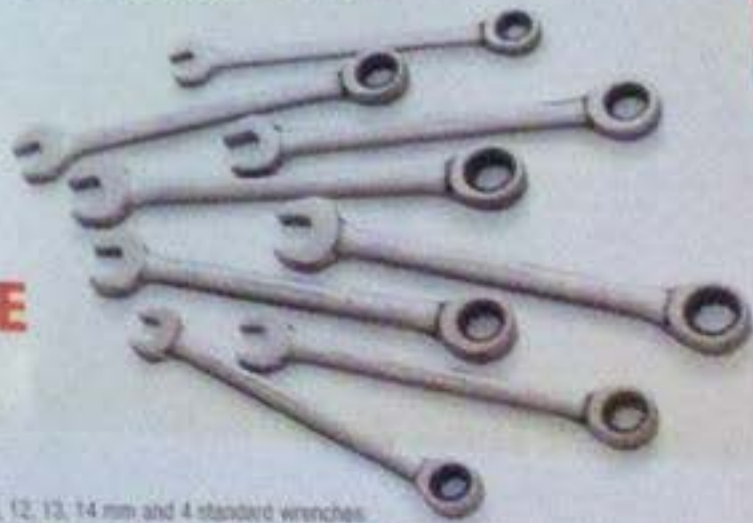

SPECIAL
PURCHASE

9⁹⁷

8-Pc. Gearwrench Set

Includes 4 metric wrenches: 10, 12, 13, 14 mm and 4 standard wrenches:
9", 10", 12", 14". Chrome vanadium steel with mirror finish. H 137-117-94 white quantities last.