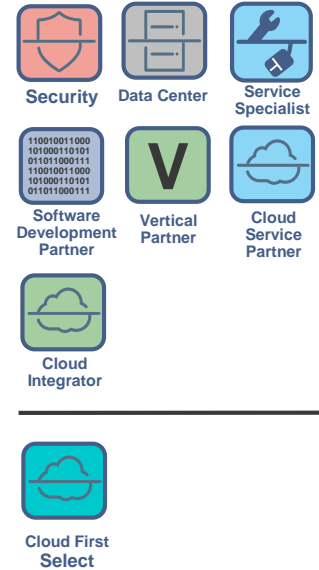

Core Benefits

- Discounts
- MDF (Elite only)
- Generalized Rebates**
- Commercial Rebate 4% (Elite & Select only)
- Rewards

Partner Advantage 2018

Simplified Requirements

- | | |
|----------|---|
| Elite | <ul style="list-style-type: none">SA according to tier*Min 20% Service SA1 Specialization |
| Select | <ul style="list-style-type: none">SA according to tier*2x Innovative ChampionsMin 20% Service SA |
| Reseller | <ul style="list-style-type: none">Click to accept Ts&Cs |

Core Benefits

- Discounts
- MDF (Elite only)
- Specialization based Rebates**
- Commercial Rebate 4% (Elite & Select only)
- Rewards

Specializations

Juniper Partner Advantage Ecosystem

Simplified Core Requirements