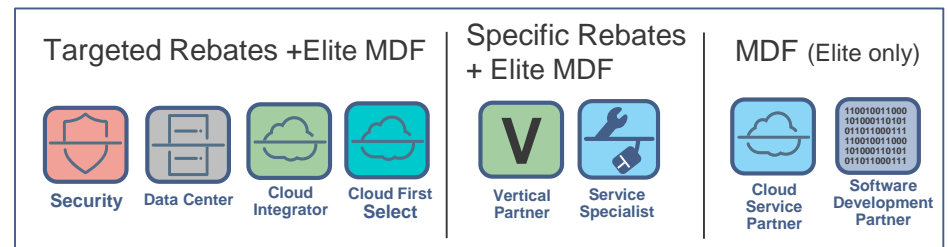

Specializations (Partners can have multiple)

Core Benefits

<ul style="list-style-type: none"> Discounts MDF (Elite only) Commercial Rebate 4% (Elite & Select only) Rewards Deal Registration

Specialization Benefits

*SA by Country Tiers

T1 SA – Elite \$2m	Select \$350k
T2 SA – Elite \$1m	Select \$275k
T3 SA – Elite \$600k	Select \$200k
T4 SA – Custom to market	

All \$ values are USD

*Country Tiers

- T1 – USA, Germany, UK, France
- T2 – China, Japan, Russia, NL, I, CH, KSA, B, ES UAE, Canada, Brazil, India, Australia, Mexico
- T3 – All others with Juniper coverage
- T4 – Countries with no Juniper Coverage