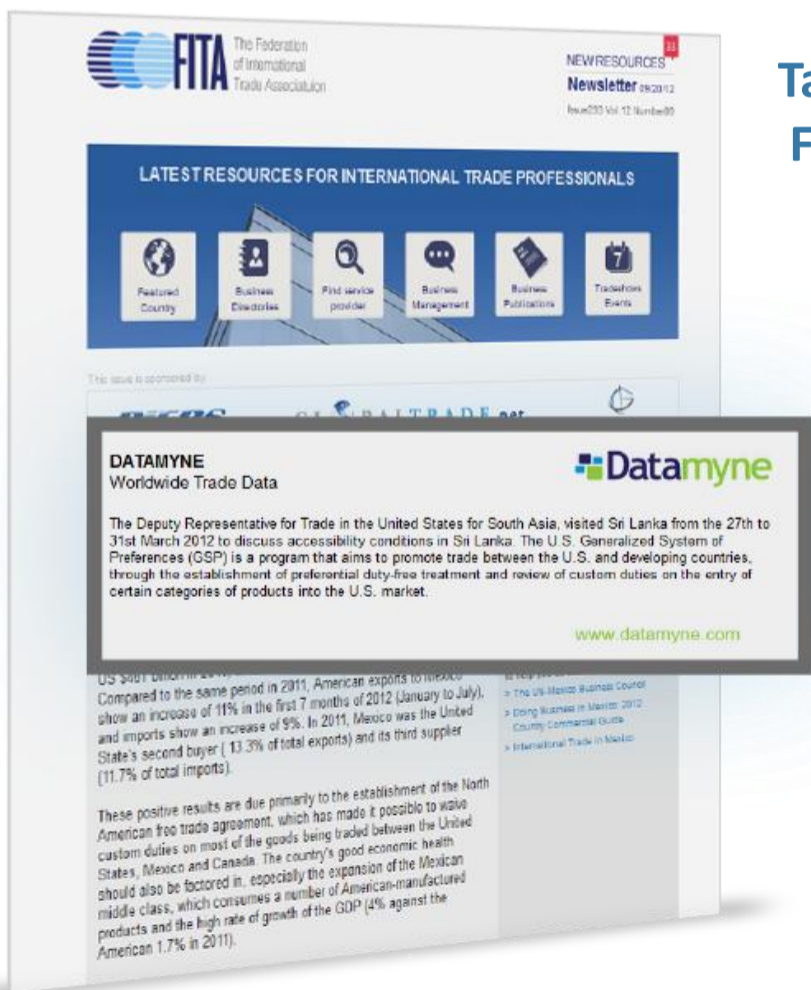

FITA Newsletter Advertorials

Tap the credibility and loyalty of FITA subscribers with our monthly newsletter!

Includes:

- ✓ 1 advertorial presented as a brief featured article
- ✓ 3 links to your site
- ✓ Logo and link appear at the top of the newsletter

$800 / mailing