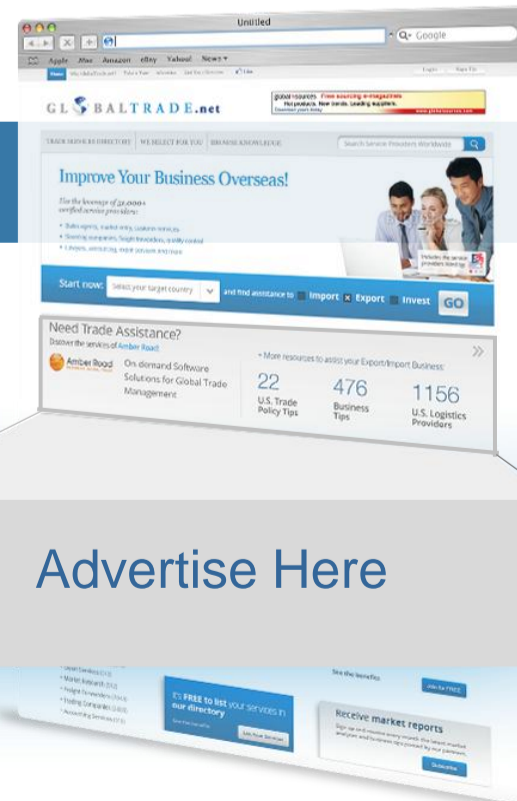

### Includes:

- ✓ Rotating Banner Ad on every page
- ✓ Link re-directing users to your site

**\$2,000 / quarter**

## Interior Page Banner Ads

Benefit from Target Advertising on the Country Profile or Industry Interior Pages!

### Includes:

- ✓ Logo appears on 5 selected pages
- ✓ Brief Description
- ✓ Link re-directing users to your site

**\$500 / quarter**

## Custom Homepage Banner Ads

Appear at the Center of the Homepage!