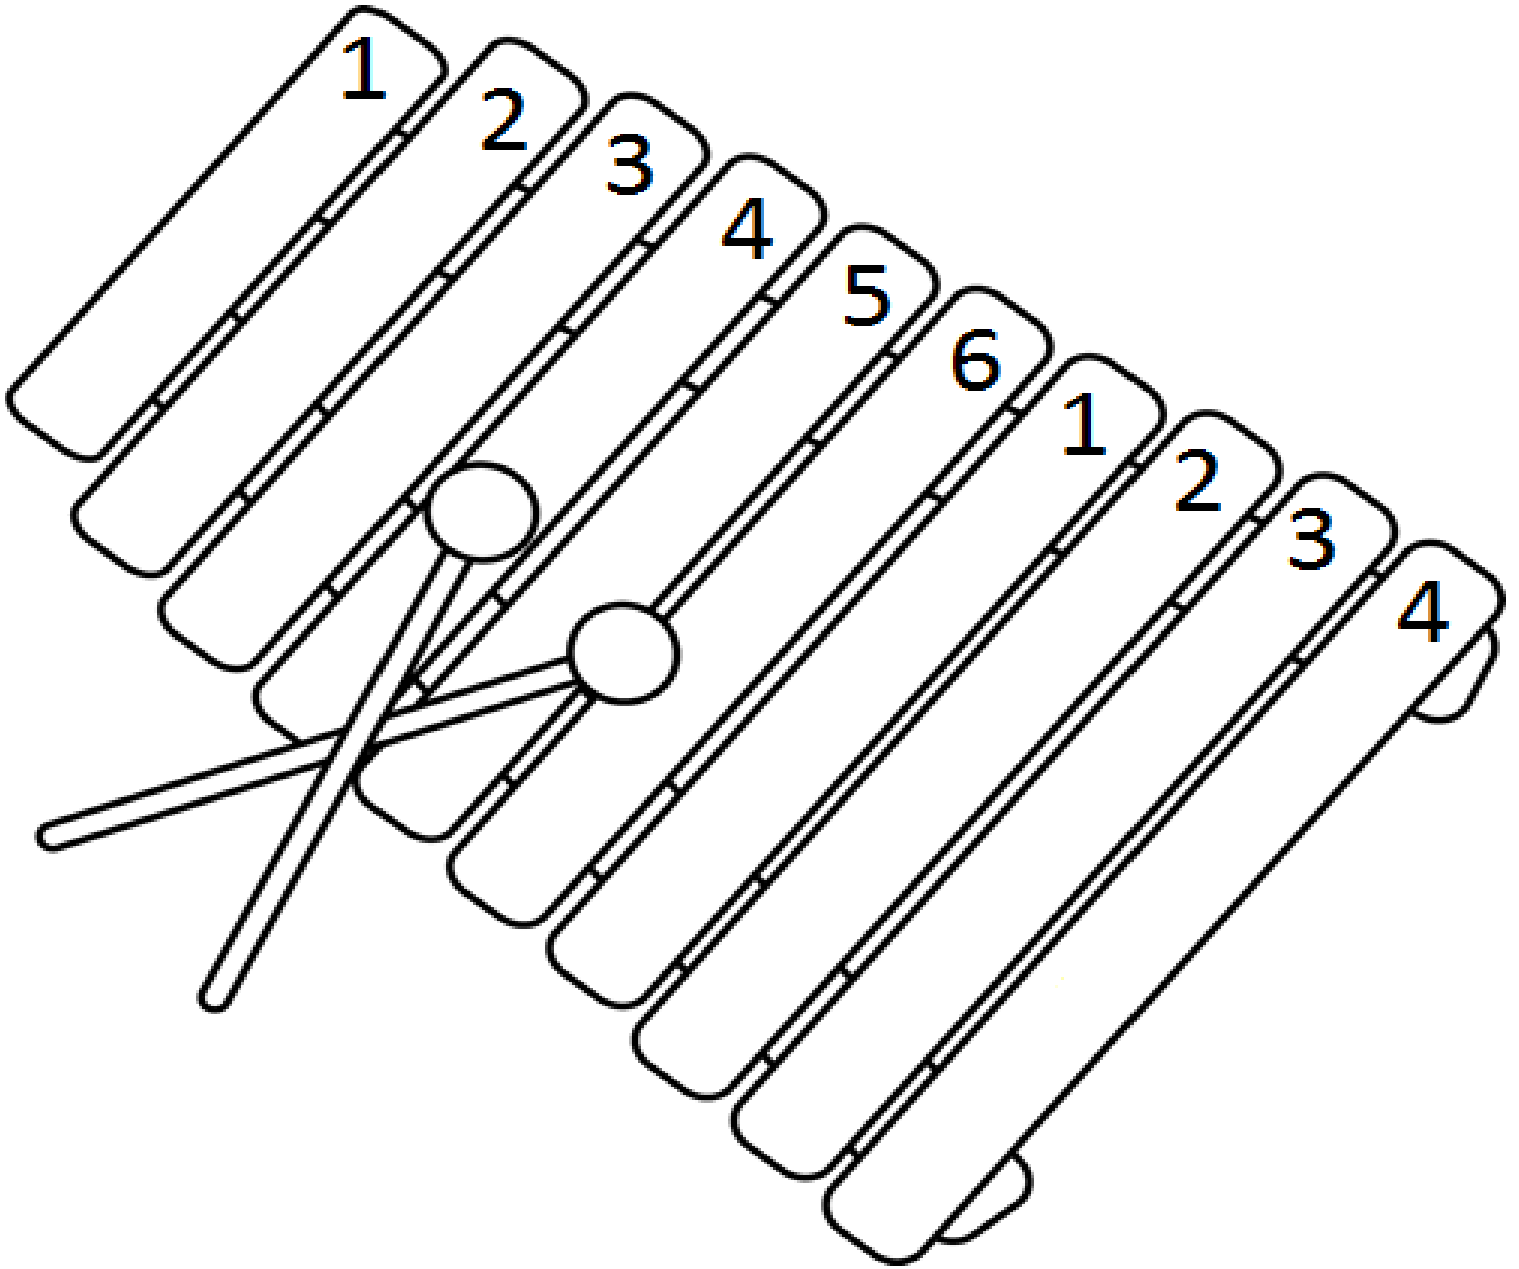

Colorful Xylophone

YOU choose the mallet color!

1 - GREEN

2 - YELLOW

3 - ORANGE

4 - RED

5 - PURPLE

6 - BLUE