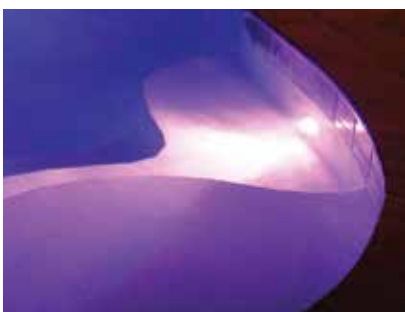

THE BEST AND BRIGHTEST...

When you install GloBrite® Shallow Water LED Lighting in a poolscape, poolside evenings go from great to spectacular. GloBrite lights are the creative, cost-effective way to showcase and enhance pool features like baja shelves, steps, beach entries and other shallow water features.

GloBrite lights utilize the industry's most advanced technology for bright, energy-efficient lighting—while using less energy than comparable shallow water lights.

Don't settle for an ordinary poolscape experience...let GloBrite LED lighting illuminate your shallow water features and make your evening swims and backyard entertainment more beautiful and exhilarating.

PRODUCT FEATURES:

- The brightest and most efficient LED lights available.
- 5 brilliant fixed colors, 7 dazzling pre-programmed light shows.
- The perfect complement to IntelliBrite® 5g Color-changing LED Pool Lighting for dynamic, synchronized colored light shows.
- UL Listed.

THE SIMPLICITY OF COMPATIBILITY

The GloBrite light is more than a stand-alone shallow water LED light. It is fully compatible with our IntelliBrite 5g line of LED pool lights. When used with an optional IntelliBrite Light Controller, pool and spa owners without an automation system can enjoy fast and easy control of their pool lighting.

For the ultimate in convenience and control, consider an IntelliTouch® or EasyTouch® Control System. You can program and control light shows from home or on the go with our many options, including an indoor control panel, wireless remote, and the optional ScreenLogic® Interface for your PC or Mac® computer, iPhone®, iPad®, or iPod touch® mobile digital device, or Android™ device.