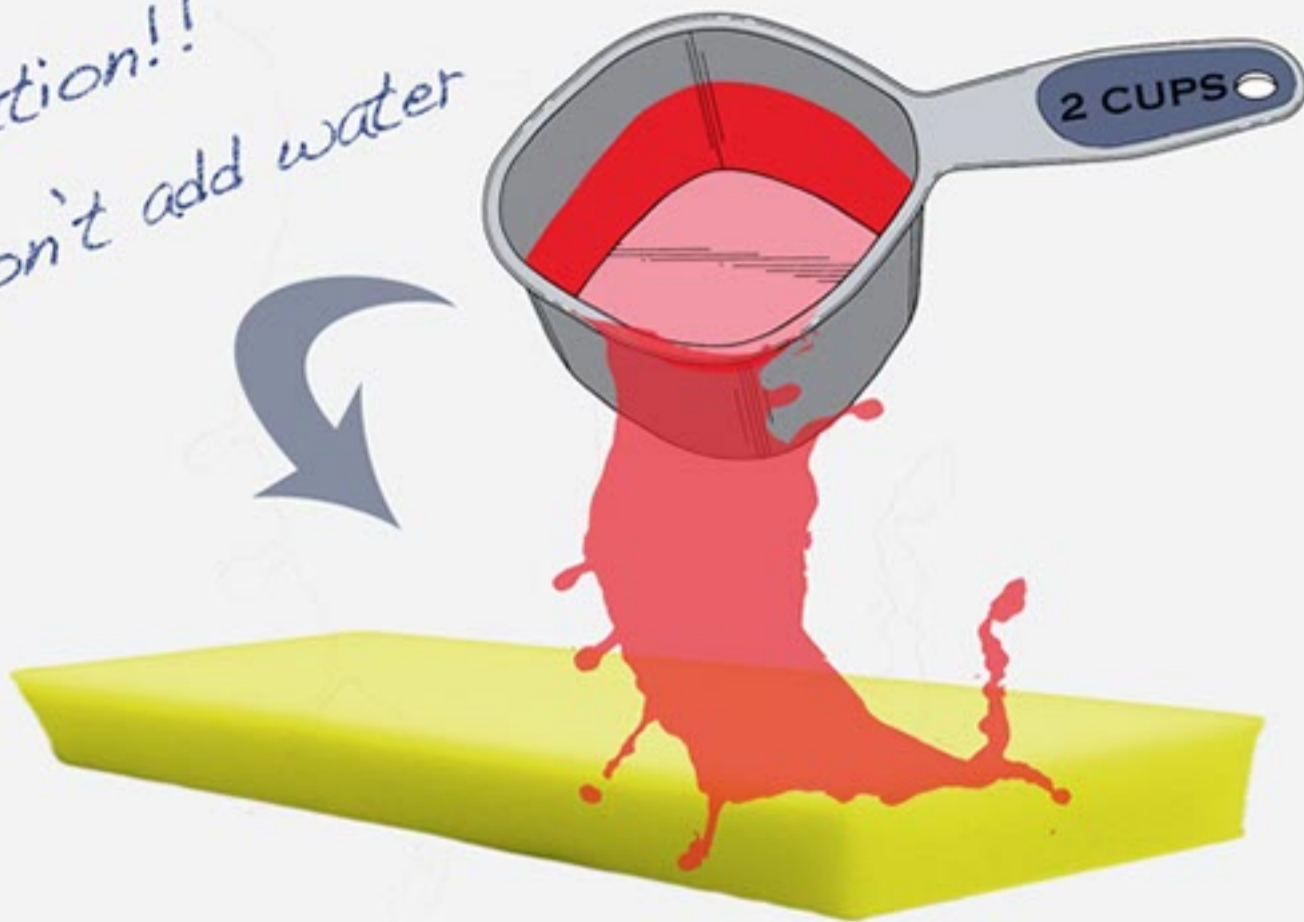

5400 x 7200
30x40 print

The Sweet Picture Recipe

Ingredients:

1- 4x6 print

1-720x1080 pixel (from camera)

Think of resolution like the icing on your cake. If you capture a small file with your camera (ie: small jpeg) it is equivalent to spoon full of icing. Now, if we were baking a small cupcake, for instance, the amount of icing created would render pleasing results. Because the amount created was sufficient for the area of coverage it was intend for.

Caution!!
Don't add water

Water Logged Wafer

Ingredients:

1- 30x40 print

1- 5400x7200pixel (just plump up and resize)

The best solution to a perfect cake is to have the proper ingredients (no substitutes) and the right measurements. If you only have a spoonful of icing (ie: 720x1080 pixels from your camera) and want a 30x40 cake, do not add water to the icing to cover your cake (ie: change your pixel dimensions to 5400x7200 in photoshop). This will not achieve desired results. To make a 30x40 cake, you will need 2 cups of pure icing at the start (ie: set your camera to shoot large jpeg or RAW format) which is a required ingredient (in this case, it takes at least 5400x7200 pixel from the camera to produce a 30x40.)