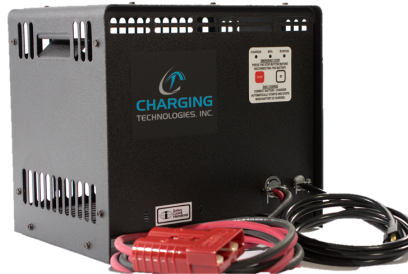

Sweet Sixteen

Single Phase: 16 hour

No charger is safer for your battery fleet.

USA Made!

Although ferroresonant technology has been around for many years, improvements are constantly being made and today, our charger boasts a high efficiency, 87% and power factor > .90% close to that of many other manufacturers high frequency chargers. Charge control monitors battery throughout the charge and delivers a safe, complete charge.

* Requires 60HZ Voltage Code

C= 120

R= 208

D= 240

E= 480

Width" 14"

Depth" 10.625"

Height: 10.75"

Standard control 046-266
7 cycle auto equalize standard

120 V Models with ACA over 15 will ship with a 30a twist plug.
240 V Models rated 15 amp or less ship with 240/15 plug molded to cord.
208V, 240V rated greater than 15a and 480V models supplied w/o cord and plug

BENEFITS

- Trustworthy ferroresonant technology.
- Lightweight and Portable.

FEATURES

- Fail Safe charge for your battery.
- Automatic start and stop .
- AC cord and 9'-0" DC cable with connector.
- Multi color LED output power indicator.
- Constant communication between battery and charger for perfect charge every time.
- No under or overcharge even with a +6/-10 % AC