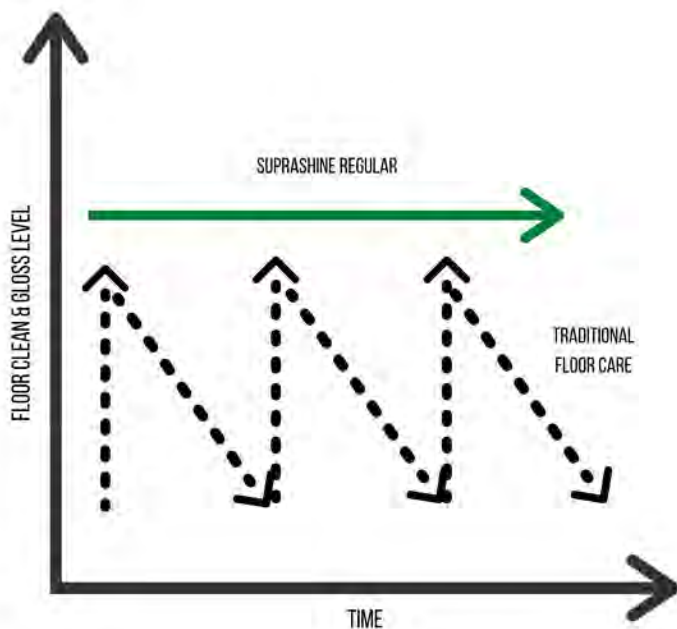

400 GRIT | 800 GRIT | 1800 GRIT | 3500 GRIT | 8000 GRIT

Professional range of pads with flexible material to deep clean, upgrade and maintain all types of coated and uncoated, hard and resilient floors.