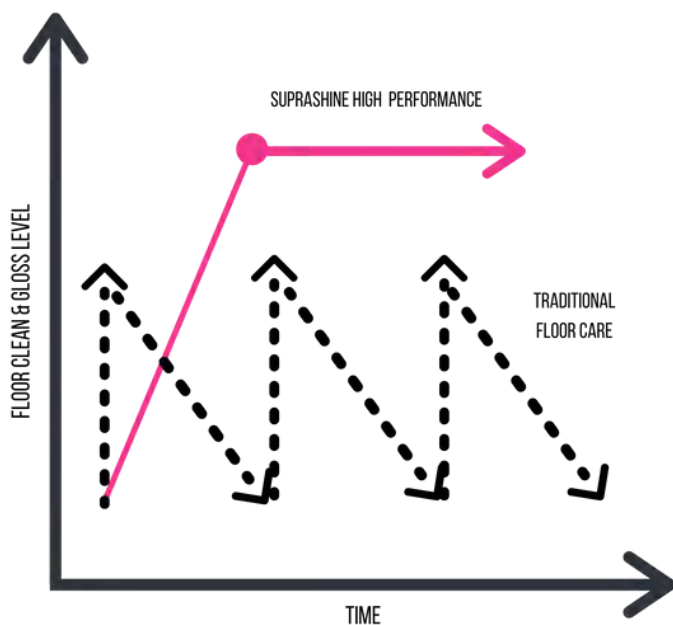

Professional range of pads with flexible material to deep clean, upgrade and maintain all types of coated and uncoated, hard and resilient floors.

VERSATILE & EFFICIENT

Use with low-speed and high-speed floor machines with water only.

SUPRASHINE HIGH PERFORMANCE PADS

800 GRIT | 1800 GRIT | 3500 GRIT

A dedicated range of HIGH PERFORMANCE pads with flexible material for daily maintenance of HIGH TRAFFIC floors.

ONE PAD SOLUTION

Upgrade any floor during daily cleaning, no matter weather & traffic conditions.