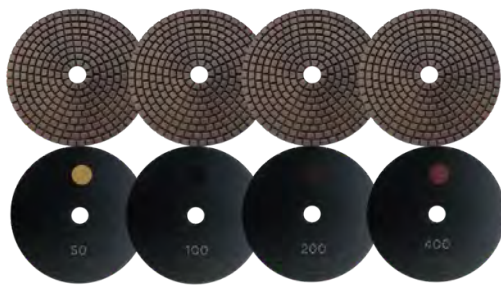

Available in all popular sizes from 5" to 28" diameter. Also available in rectangular shapes.

No special equipment needed - compatible with most low-speed and high-speed floor machines (buffers, auto scrubbers, burnishers, etc). Use with velcro pad holder for best results.

SUPRASHINE HIGH PERFORMANCE PADS

800 GRIT | 1800 GRIT | 3500 GRIT

A dedicated range of HIGH PERFORMANCE pads with flexible material for daily maintenance of HIGH TRAFFIC floors.

ONE PAD SOLUTION

Upgrade any floor during daily cleaning, no matter weather & traffic conditions.

SUPRASHINE HEAVY DUTY PADS

220 GRIT | 400 GRIT

FAST & EASY

Chemical-free stripping
with water only.

SupraShine HD tough material is meant for surface preparation and to remove extreme dirt - a real problem solver in difficult cases where more cleaning power is needed.

SUPRASHINE HYBRIDS

50 GRIT | 100 GRIT | 200 GRIT | 400 GRIT

Also offered in higher grits up to 80000 / Buff.

RESTORATION MADE SIMPLE

Attach the 5" hybrids to a
standard pad. Use with
low-speed machines and
water only.