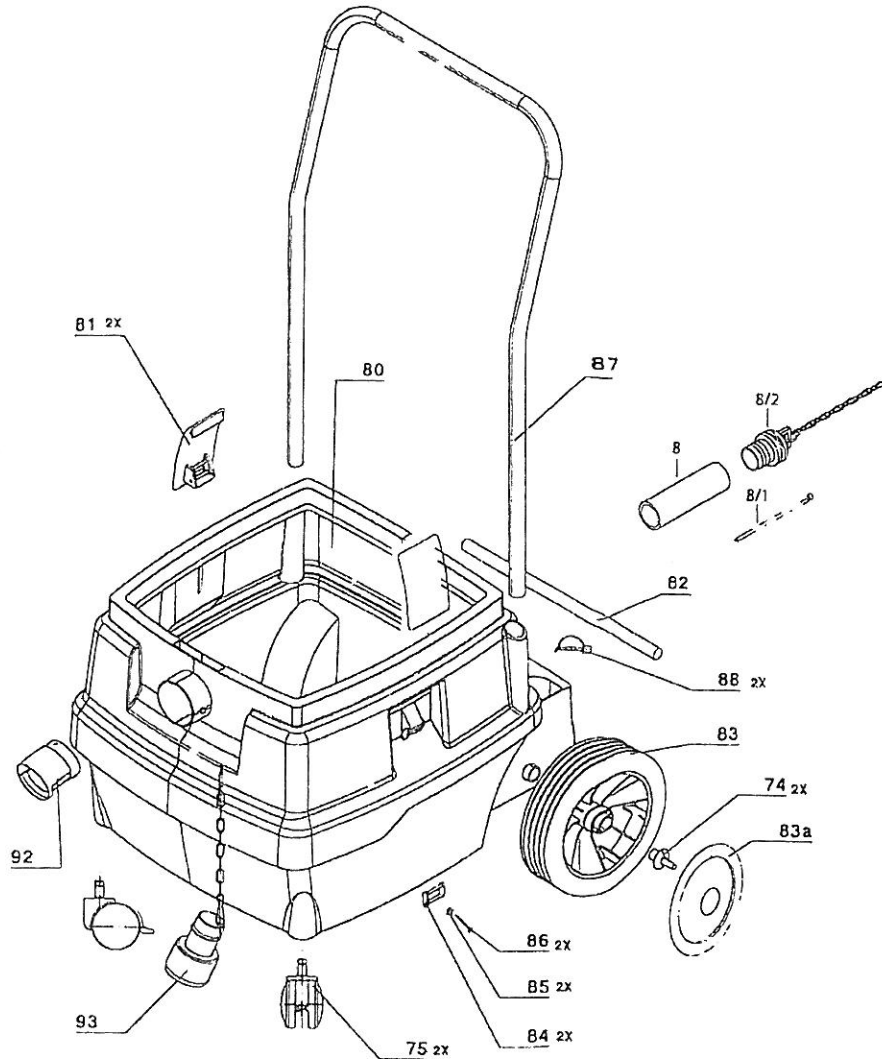

Spare Parts
Price List

ELECTROSTAR-starmix

Issue: 06-12 (*1)

Item Number	Name	Old Part #	New Part #
1	Lower Part	415468	
3	Motor Case	535838	
4+27+55+56+57	Bolt+Compression Spring+Lock Button+Locking Piece+Latch Spring	408965	
5	Bridge	535494	
6	leaf spring	535395	
8	soundproofing	535616	
9+19	2xElectrode+2xClamping Sleeve	408767	
10+10a	Foam rubber around 3.0 m+Square seal	408972	201200435
11	2xMotor Protection Filter	409764	
12	Motor Connector	417714	
15+17	Sealing Ring+Seal Up	408774	
16	The blower 230V 1200/1400 W	414775	
16/1	The blower 230V 1400/1600 W	414782	
	Carbon brush set 230V - Version I (A)	415284	
	Carbon brush set 230V - Version II (A)	422831	
	Carbon brush set 230V - Version III (Do)	403762	
	Carbon brush set 110V - Version I	415314	200800095A
20	35xSpax Screw 3,5x25	408705	
21	Carrier Plate	535135	
22	Cover IS	535159	
22	Cover ISC	509051	
23	Handle	509204	
24	Engine Outlet	417707	
26+27	4xStuck Pressure+4xSpring	408736	
28	2xSeal	408620	
29	Shaker	640624	
30	2xBracket	408613	
31	2xContact Bracket	408484	
32	Clamp	406104	
33	Disc/Washer	408460	
34	Contact Wire	535500	
35	Power Cord Rubber 8,1 m	548227	
35/1	Power Cord PVC	541754	
35/2	Power Cord Rubber 6,1 m	524016	
36	Strain Relief	531137	
37+44	Front Panel+Push Lens	409016	
37+44/2	Front Panel "RD"+Push Lens	409108	

: S50			
8+8/1+8/2	Drain Set	408958	
74	2xWheel Lock	408903	201200432
75	2xCaster	409542	200800101
75/1	2xCaster Metal	409566	
80	Container 50 L	535234	
80/1	Container 50 L "M+H"	422947	
82	Axis	523545	
89	Rear Wheel (S50)	559773	
83/a	2xWheel Cover (S50)	409702	201200433
81+84+85+86	2xMotor Head Clamp Kit (S50)	409627	201200434
84+85+86	2xToggle+2xWasher+2xScrew	409726	
87	Push Handle	543437	
88	2xCotter Pin	409672	
92	Rotary Slide	559322	
93	Container Closure	406930	