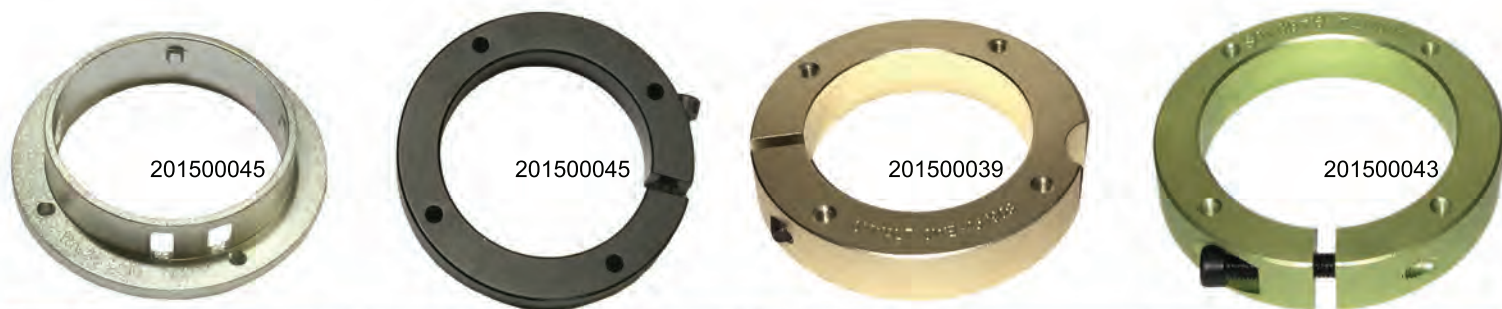

Dust Shroud Guide

| Brand | Model | Size | Dusttool Connection Ring | Ermator Part |
|-------|-----------------|------|-----------------------------|--|
| Bosch | 850 W | 125 | Adaptor ring BO - 125 (C/D) | 201400316 (Hood adapter for Bosch Model 850 grinder) |
| | GWS8-115 | 125 | Adaptor ring BO - 125 (C/D) | 201400316 (Hood adapter for Bosch Model 850 grinder) |
| | GWS 10-125 Z | 125 | Adaptor ring BO - 125 (A/B) | 201400315 (Hood adapter for Bosch 5" grinder) |
| | GWS 1000 | 125 | Adaptor ring BO - 125 (A/B) | 201400315 (Hood adapter for Bosch 5" grinder) |
| | GWS 11-125 CI | 125 | Adaptor ring BO - 125 (A/B) | 201400315 (Hood adapter for Bosch 5" grinder) |
| | GWS 11-125 CIE | 125 | Adaptor ring BO - 125 (A/B) | 201400315 (Hood adapter for Bosch 5" grinder) |
| | GWS 11-125 CIH | 125 | Adaptor ring BO - 125 (A/B) | 201400315 (Hood adapter for Bosch 5" grinder) |
| | GWS 14-125 CI | 125 | Adaptor ring BO - 125 (A/B) | 201400315 (Hood adapter for Bosch 5" grinder) |
| | GWS 14-125 CIE | 125 | Adaptor ring BO - 125 (A/B) | 201400315 (Hood adapter for Bosch 5" grinder) |
| | GWS 1400 | 125 | Adaptor ring BO - 125 (A/B) | 201400315 (Hood adapter for Bosch 5" grinder) |
| | GWS 15-125 CIEH | 125 | Adaptor ring BO - 125 (A/B) | 201400315 (Hood adapter for Bosch 5" grinder) |
| | GWS 15-125 CIH | 125 | Adaptor ring BO - 125 (A/B) | 201400315 (Hood adapter for Bosch 5" grinder) |
| | GWS 15-125 CITH | 125 | Adaptor ring BO - 125 (A/B) | 201400315 (Hood adapter for Bosch 5" grinder) |
| | GWS 20-230 | 230 | Adaptor ring BO -230 (A/B) | 201400322 (Hood adapter for Bosch 230mm grinder) |
| | GWS 20-230 H | 230 | Adaptor ring BO -230 (A/B) | 201400322 (Hood adapter for Bosch 230mm grinder) |
| | GWS10-125 | 125 | Adaptor ring BO - 125 (A/B) | 201400315 (Hood adapter for Bosch 5" grinder) |
| | GWS11-125CI | 125 | Adaptor ring BO - 125 (A/B) | 201400315 (Hood adapter for Bosch 5" grinder) |
| | GWS12-230HV | 230 | Adaptor ring BO -230 (A/B) | 201400322 (Hood adapter for Bosch 230mm grinder) |
| | PWS 10-125 CE | 125 | Adaptor ring BO - 125 (A/B) | 201400315 (Hood adapter for Bosch 5" grinder) |
| | PWS 13-125 CE | 125 | Adaptor ring BO - 125 (A/B) | 201400315 (Hood adapter for Bosch 5" grinder) |