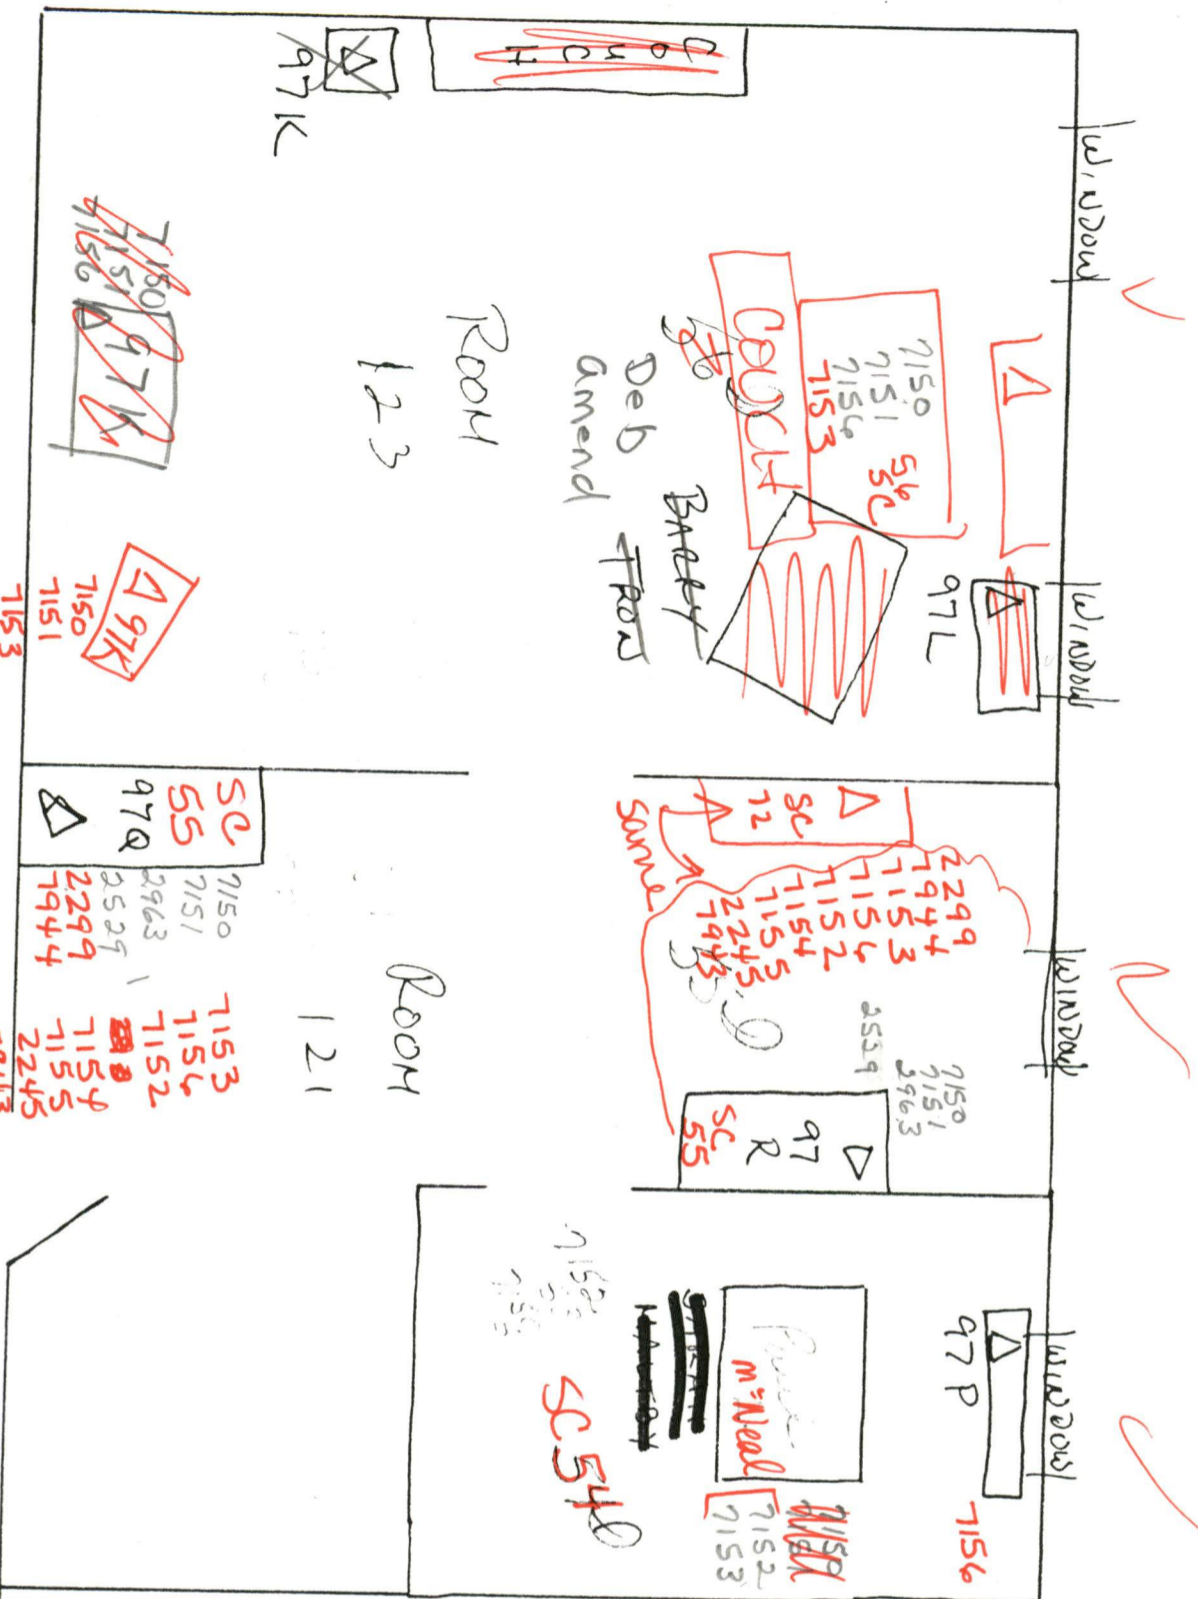

94AT

ROOM*
126*

633

94AT
2930
2931
2155
2157
SC 57

2930
2931
2755
2157

June 21, 1990
 Present
 Numbers

File
 Telephones.

✓ Jennifer Grossman