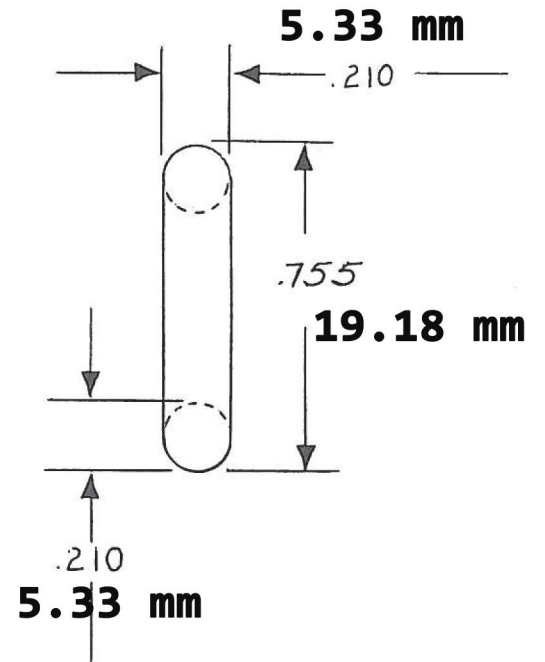

1 1/2" CHAIN **38.1 mm chain**

MATERIAL : HIGH DENSITY POLYETHYLENE

NOTE: THIS CHAIN IS PACKAGED AND SOLD IN MANY WAYS
REFER TO MR. CHAIN CATALOG FOR YOUR PARTICULAR NEEDS