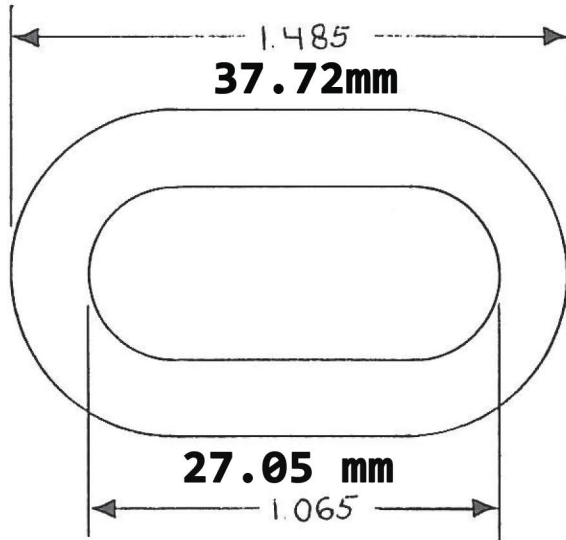

1 1/2" CHAIN **38.1 mm chain**

MATERIAL : HIGH DENSITY POLYETHYLENE

NOTE: THIS CHAIN IS PACKAGED AND SOLD IN MANY WAYS
REFER TO MR. CHAIN CATALOG FOR YOUR PARTICULAR NEEDS