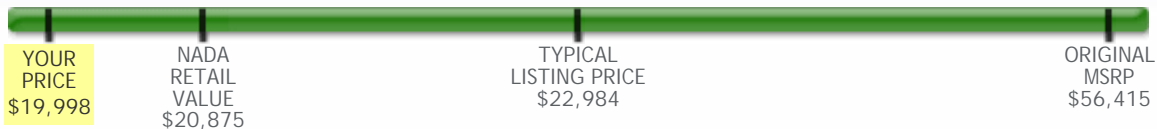

## 2013 Lexus RX 450h

Exterior Color: Silver Lining Metallic

Stock #: 16548

Mileage: 94,850

VIN: JTJBC1BAXD2052416

Engine: V6 Cylinder Engine

Transmission: CVT Transmission

Drive Train: All Wheel Drive

### Vehicle History Highlights:

- CARFAX No Total Loss Reported
- CARFAX No Frame Damage Reported
- CARFAX No Airbag Deployment Reported
- CARFAX No Odometer Rollback Reported
- CARFAX No Manufacturer Recalls Reported
- CARFAX Buy Back Guarantee

**Your Price \$19,998**

### 360° Pricing Analysis

(AS OF 1/11/2019)

YOUR PRICE IS:

	Typical Listing Price	\$22,984	<b>\$2,986</b> Below Typical Listing Price
	NADA Retail Value	\$20,875	<b>\$877</b> Below NADA Retail Value
	Original MSRP	\$56,415	<b>\$36,417</b> Below Original MSRP
	Market Average Internet Price	\$23,631	<b>\$3,633</b> Below Market Average Internet Price
	Edmunds True Market Value	\$24,057	<b>\$4,059</b> Below Edmunds True Market Value