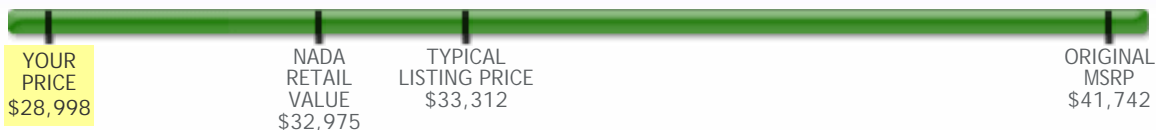

Ad Preview:

=====: Very well maintained, we have the records to prove it! PRICED TO MOVE \$4,500 below Kelley Blue Book! Excellent Condition, CARFAX 1-Owner. Sunroof, NAV, Heated Leather Seats, 3rd Row Seat, Alloy Wheels, All Wheel Drive, Quad Seats, ALL-WEATHER ...

Your Price \$28,998

360° Pricing Analysis

(AS OF 1/18/2019)

YOUR PRICE IS:

	Typical Listing Price	\$33,312	\$4,314 Below Typical Listing Price
	NADA Retail Value	\$32,975	\$3,977 Below NADA Retail Value
	Original MSRP	\$41,742	\$12,744 Below Original MSRP
	Market Average Internet Price	\$34,029	\$5,031 Below Market Average Internet Price