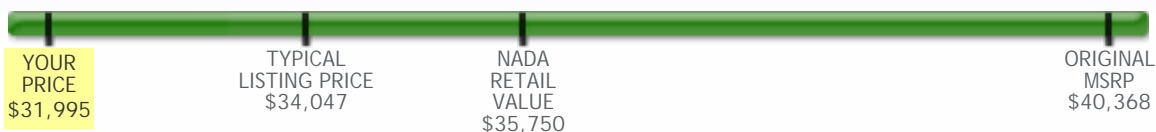

Ad Preview:

=====: 6 yr L/Certified Warranty, UNLIMITED miles, CARFAX 1-Owner, L/ Certified, Excellent Condition, GREAT MILES 12,960! ES 350 trim. EPA 30 MPG Hwy/21 MPG City! Sunroof, iPod/MP3 Input, Keyless Start, Back-Up Camera, ACCESSORY PACKAGE 2, Alloy Wheels. ...

Your Price \$31,995

360° Pricing Analysis

(AS OF 1/12/2019)

YOUR PRICE IS:

Typical Listing Price

\$34,047

\$2,052

Below Typical Listing Price