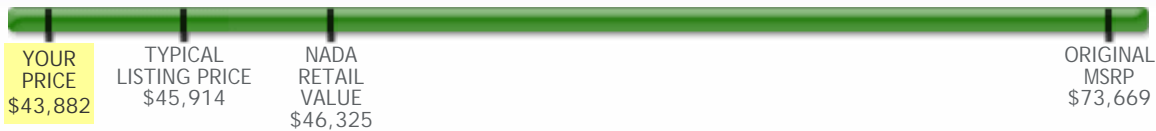

Your Price \$43,882

360° Pricing Analysis

(AS OF 1/21/2019)

YOUR PRICE IS:

	Original MSRP	\$73,669	\$29,787 Below Original MSRP
	Market Average Internet Price	\$44,820	\$938 Below Market Average Internet Price
	NADA Retail Value	\$46,325	\$2,443 Below NADA Retail Value

Typical Listing Price

\$45,914

\$2,032
Below Typical Listing Price

Comparison Cars in Market:

Vehicle	Color	Mileage	Certified?	Internet Price	Your Price Savings:
2015 Lexus RC F	White	11,978		\$59,995	You save \$16,113
No ad preview found.					
2015 Lexus RC F	Silver	15,763	✓	\$49,988	You save \$6,106
Premium Package, Navigation, Mark Levinson Audio, Leather Trimmed Interior, are just some of the features on this 2015 Lexus RC-F, It is L/Certified u					
2015 Lexus RC F	Black	26,887	✓	\$48,588	You save \$4,706
Premium Package, Navigation, Moonroof, and Leather Trimmed Interior are just some of the features on this 2015 Lexus RC-F. It is L/Certified until 12-					
2015 Lexus RC F	Gray	19,501		\$47,998	You save \$4,116
No ad preview found.					
2015 Lexus RC F	Black	12,992	✓	\$47,950	You save \$4,068
RC F trim. Excellent Condition, L/ Certified, CARFAX 1-Owner, LOW MILES - 12,992! Heated Seats, Nav System, Moonroof, Dual Zone A/C, Quad Bucket Seats					
2015 Lexus RC F	Gray	26,376		\$47,934	You save \$4,052
No ad preview found.					
2015 Lexus RC F	Black	20,835	✓	\$46,900	You save \$3,018
RC-F, Navigation, Premium Package! L-Certified until 01/01/2022with no mileage limitationEquipped with Voice Activated Navigation and Rear View Backup					
2015 Lexus RC F	Silver	16,768	✓	\$46,843	You save \$2,961
L/ Certified, Excellent Condition, CARFAX 1-Owner, ONLY 16,768 Miles! JUST REPRICED FROM \$48,950. Heated Seats, Sunroof, NAV, Quad Seats, Dual Zone A/					
2015 Lexus RC F	Gray	15,438		\$46,800	You save \$2,918
No ad preview found.					
2015 Lexus RC F	Black	21,709		\$45,998	You save \$2,116
No ad preview found.					