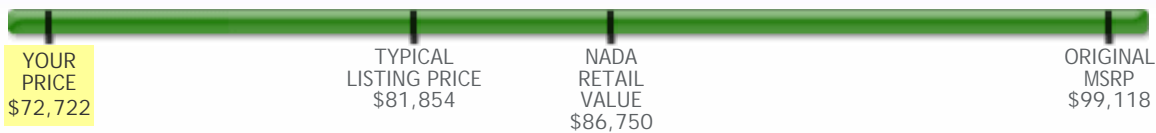

Ad Preview:

PRICED TO MOVE \$6,400 below Kelley Blue Book! CARFAX 1-Owner, L/ Certified, Extra Clean, GREAT MILES 9,370! Heated Leather Seats, Nav System, Moonroof, ACCESSORY PACKAGE, Quad Bucket Seats, TOURING PACKAGE, CONVENIENCE PACKAGE, ALL WEATHER PACKAGE, LIMITED ...

Your Price \$72,722

360° Pricing Analysis

(AS OF 1/9/2019)

YOUR PRICE IS:

	Original MSRP	\$99,118	\$26,396 Below Original MSRP
	Market Average Internet Price	\$79,986	\$7,264 Below Market Average Internet Price
	NADA Retail Value	\$86,750	\$14,028 Below NADA Retail Value