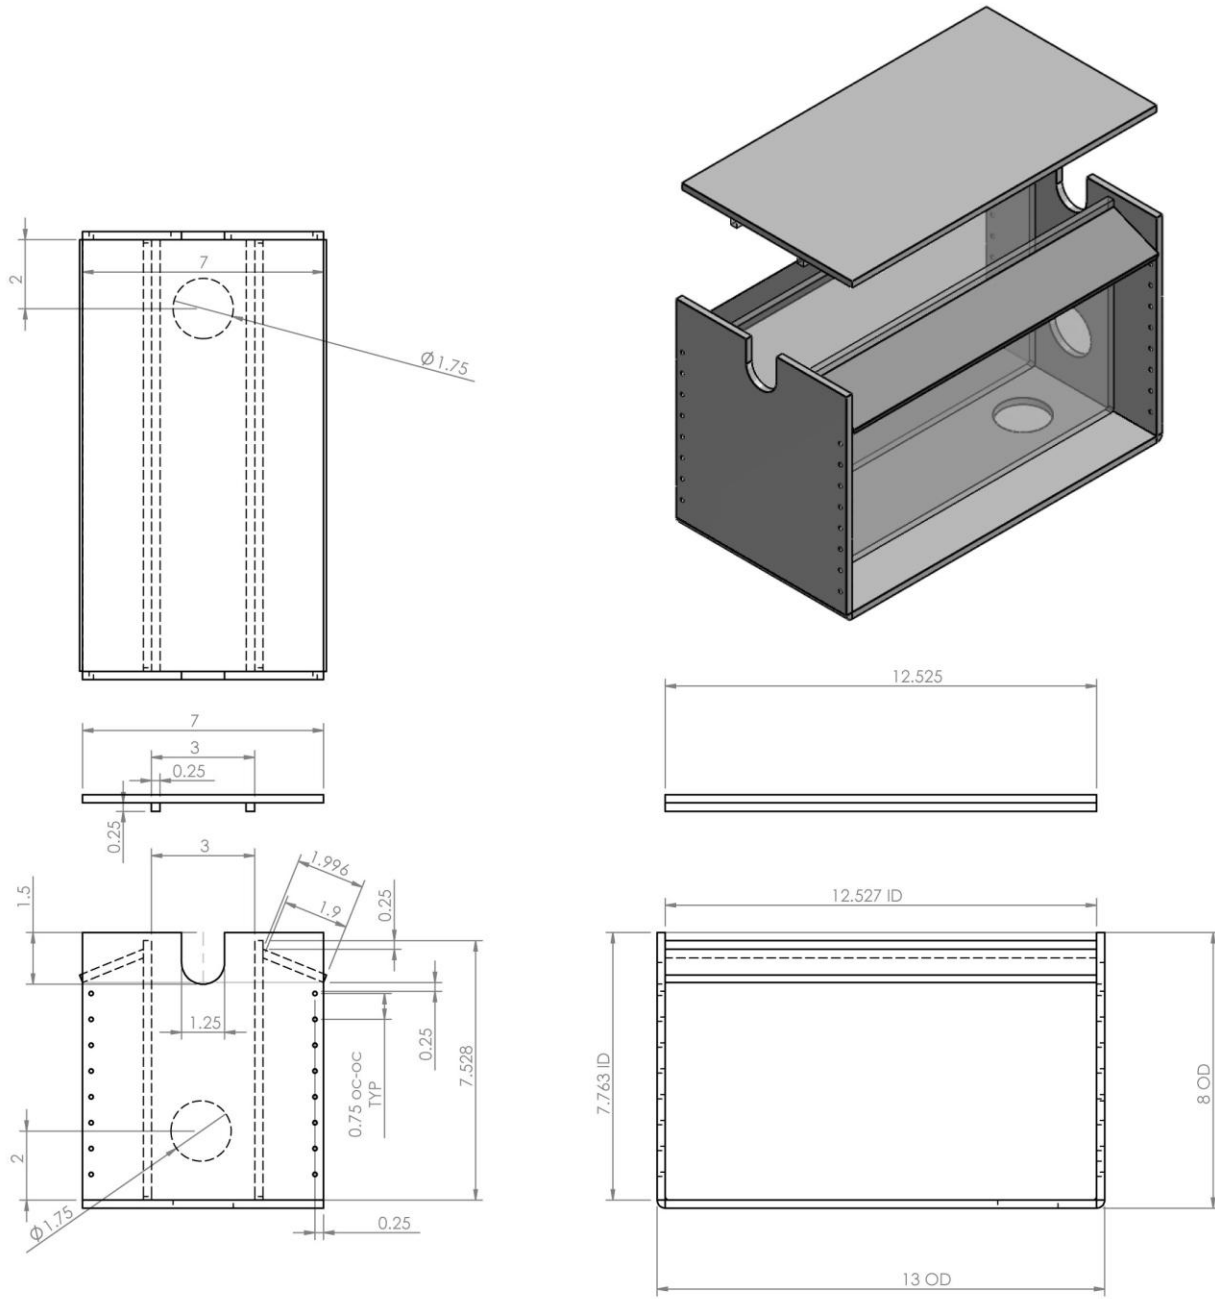

ATS ALGAE SCRUBBER BOX

Technical Specifications

ATS ALGAE SCRUBBER BOX

Typical Plumbing Setup