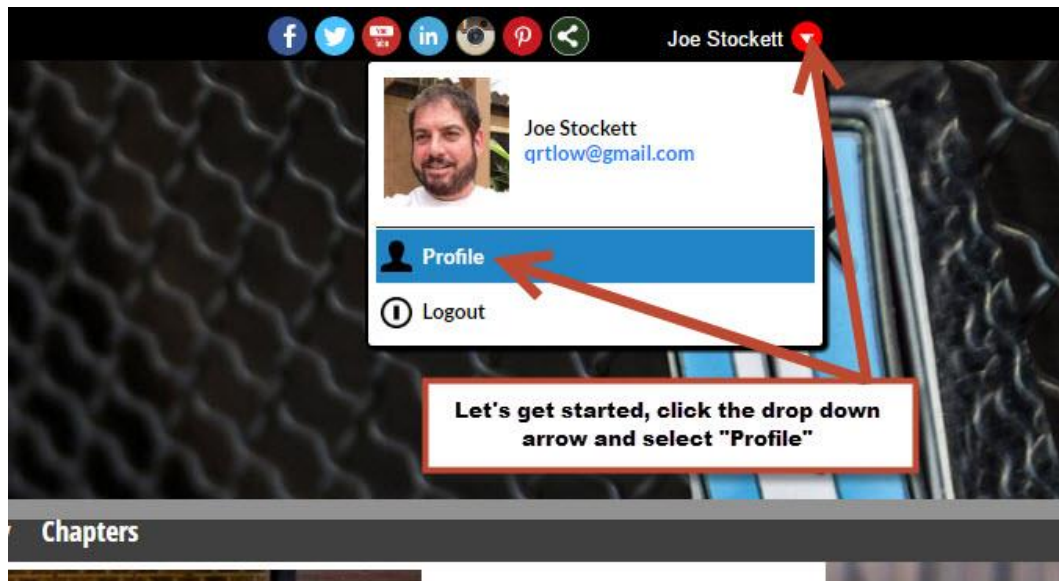

Creating a Photo Album and uploading it to the Album section of the Website

After setting up your personal info, you're ready to start making your photo album to share to everyone. In this tutorial, we will be only using screen shots and have no written captions.

From your Member name in the top Right Corner

Home > Member Profile > Photo Album Manager for Joe Stockett

Photo Album Manager for Joe Stockett

This screen shows your individual photo albums. Click 'Add Photo Album' to create a new photo album. In the list of photo albums, click 'Configure' to modify the properties of that album. Click 'Edit Content' to add photos to a album or update the photos in an album. Click 'Description' to modify preamble text that will be placed at the top of your album.