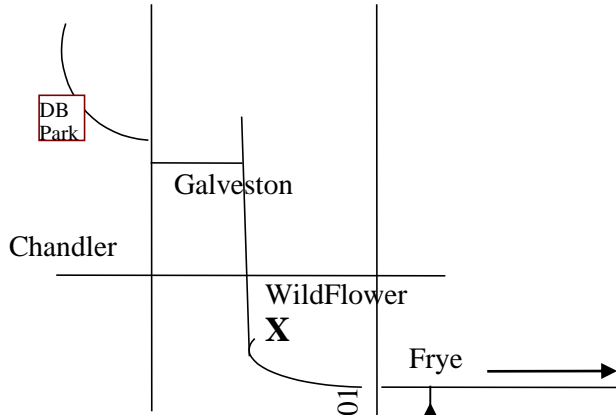

# Tour de Queen Creek

R1 - Riggs & Alma School  
 R2 - Safeway - Power & Queen Creek  
 R3 - Germann & AZ Ave Circle K-optional  
 To Gilbert = 38 miles  
 To Val Vista = 44 miles  
 To Ellsworth = 53 Miles  
 Breakfast @ WildFlower - Chandler Mall1