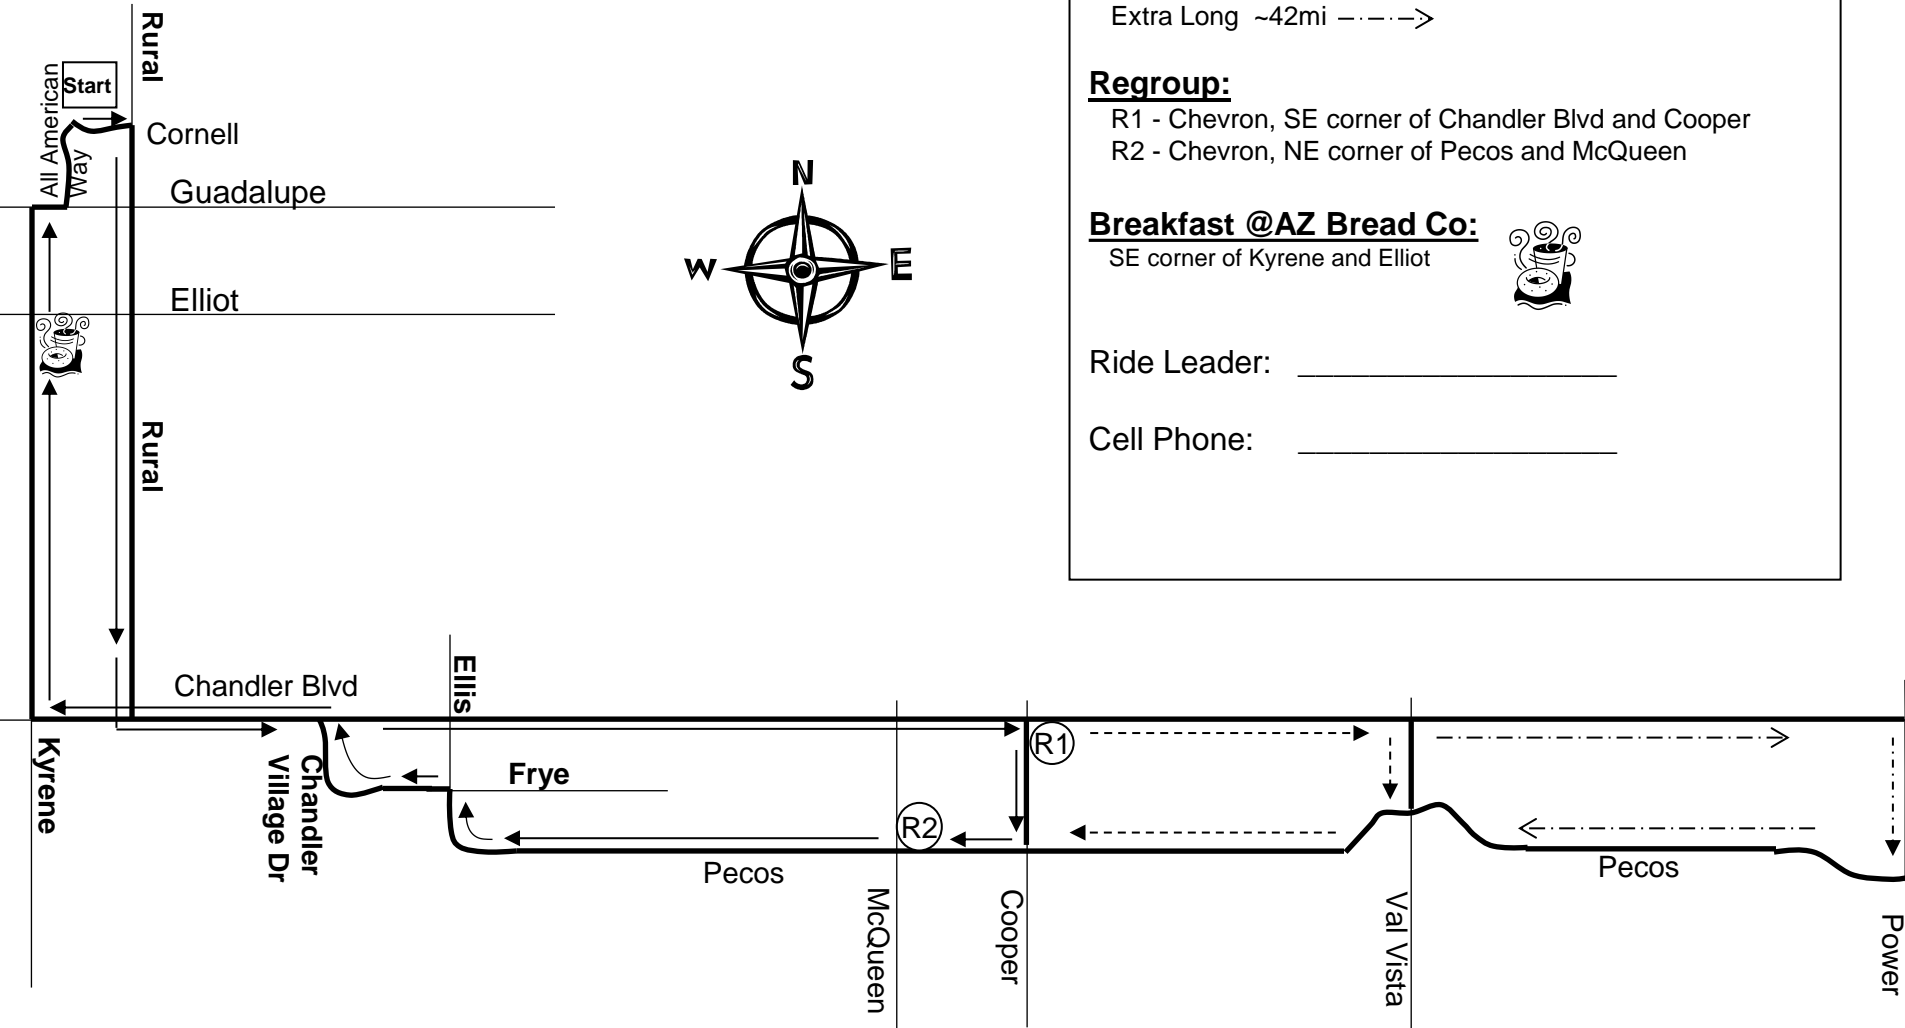

Chandler-Pecos Loop

Route Options:

- Standard ~28mi \longrightarrow
- Long ~34mi \dashrightarrow
- Extra Long ~42mi \dashrightarrow

Regroup:

- R1 - Chevron, SE corner of Chandler Blvd and Cooper
- R2 - Chevron, NE corner of Pecos and McQueen

Breakfast @AZ Bread Co:

SE corner of Kyrene and Elliot

Ride Leader: _____

Cell Phone: _____