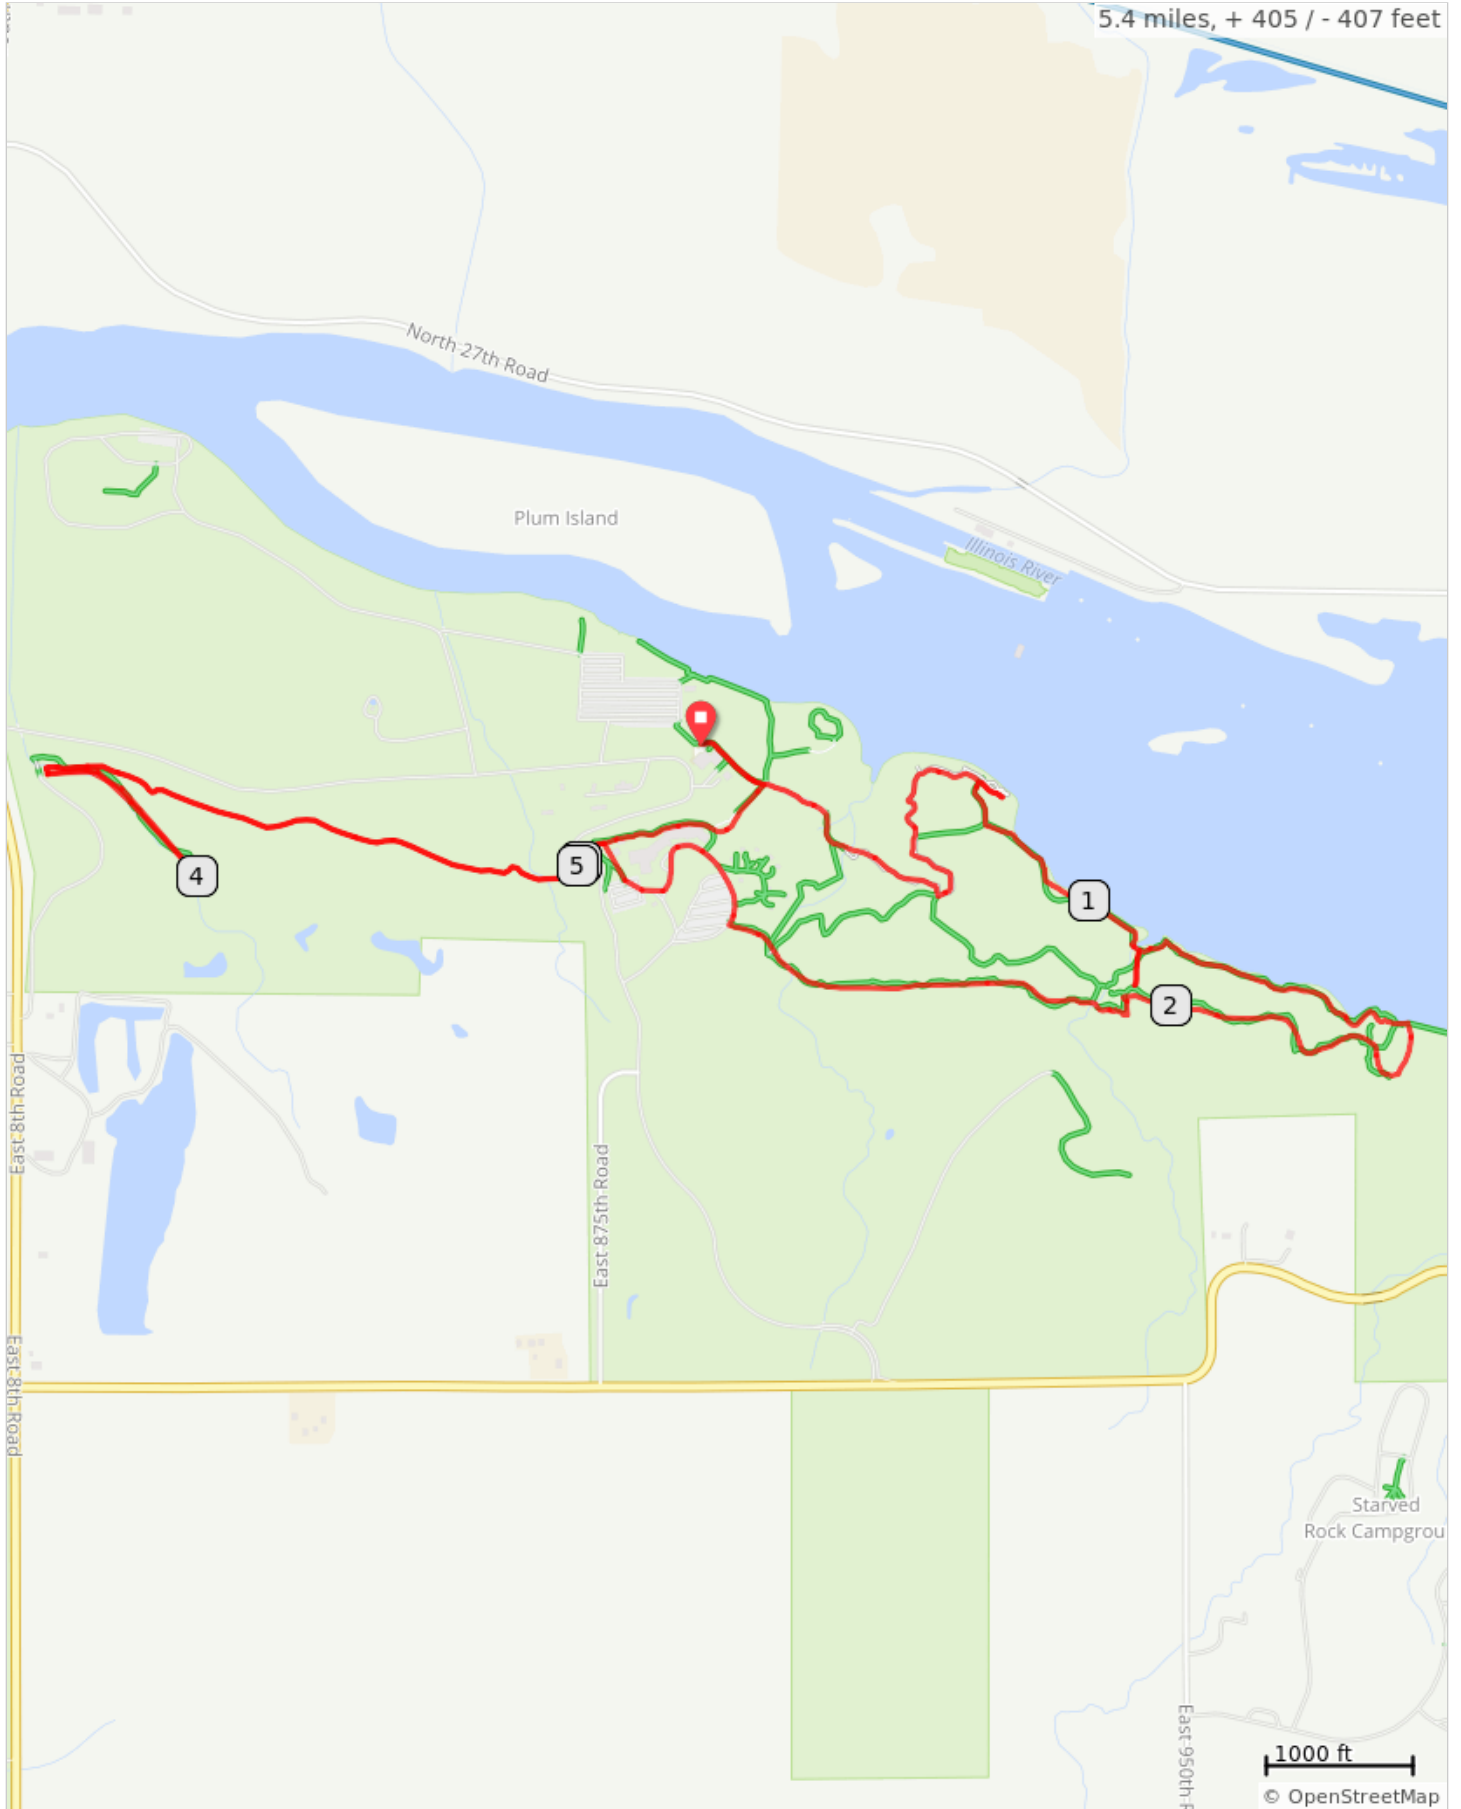

# Starved Rock Hike

## Starved Rock Hike

0.0	0.4	📍	Start of route
0.4	0.2	←	L
0.6	0.2	↑	Continue onto River Trail
0.8	0.3	←	L to stay on River Trail
1.1	0.1	→	R
1.2	0.4	→	R onto River Trail
1.6	1.1	→	R
2.6	0.2	→	R
2.8	0.1	→	Slight R
3.0	2.0	↑	Pedestrian overpass
5.0	0.3	↑	Pedestrian overpass
5.3	0.1	←	L
5.4	0.0	📍	End of route

5.4 miles. +405/-407 feet

---