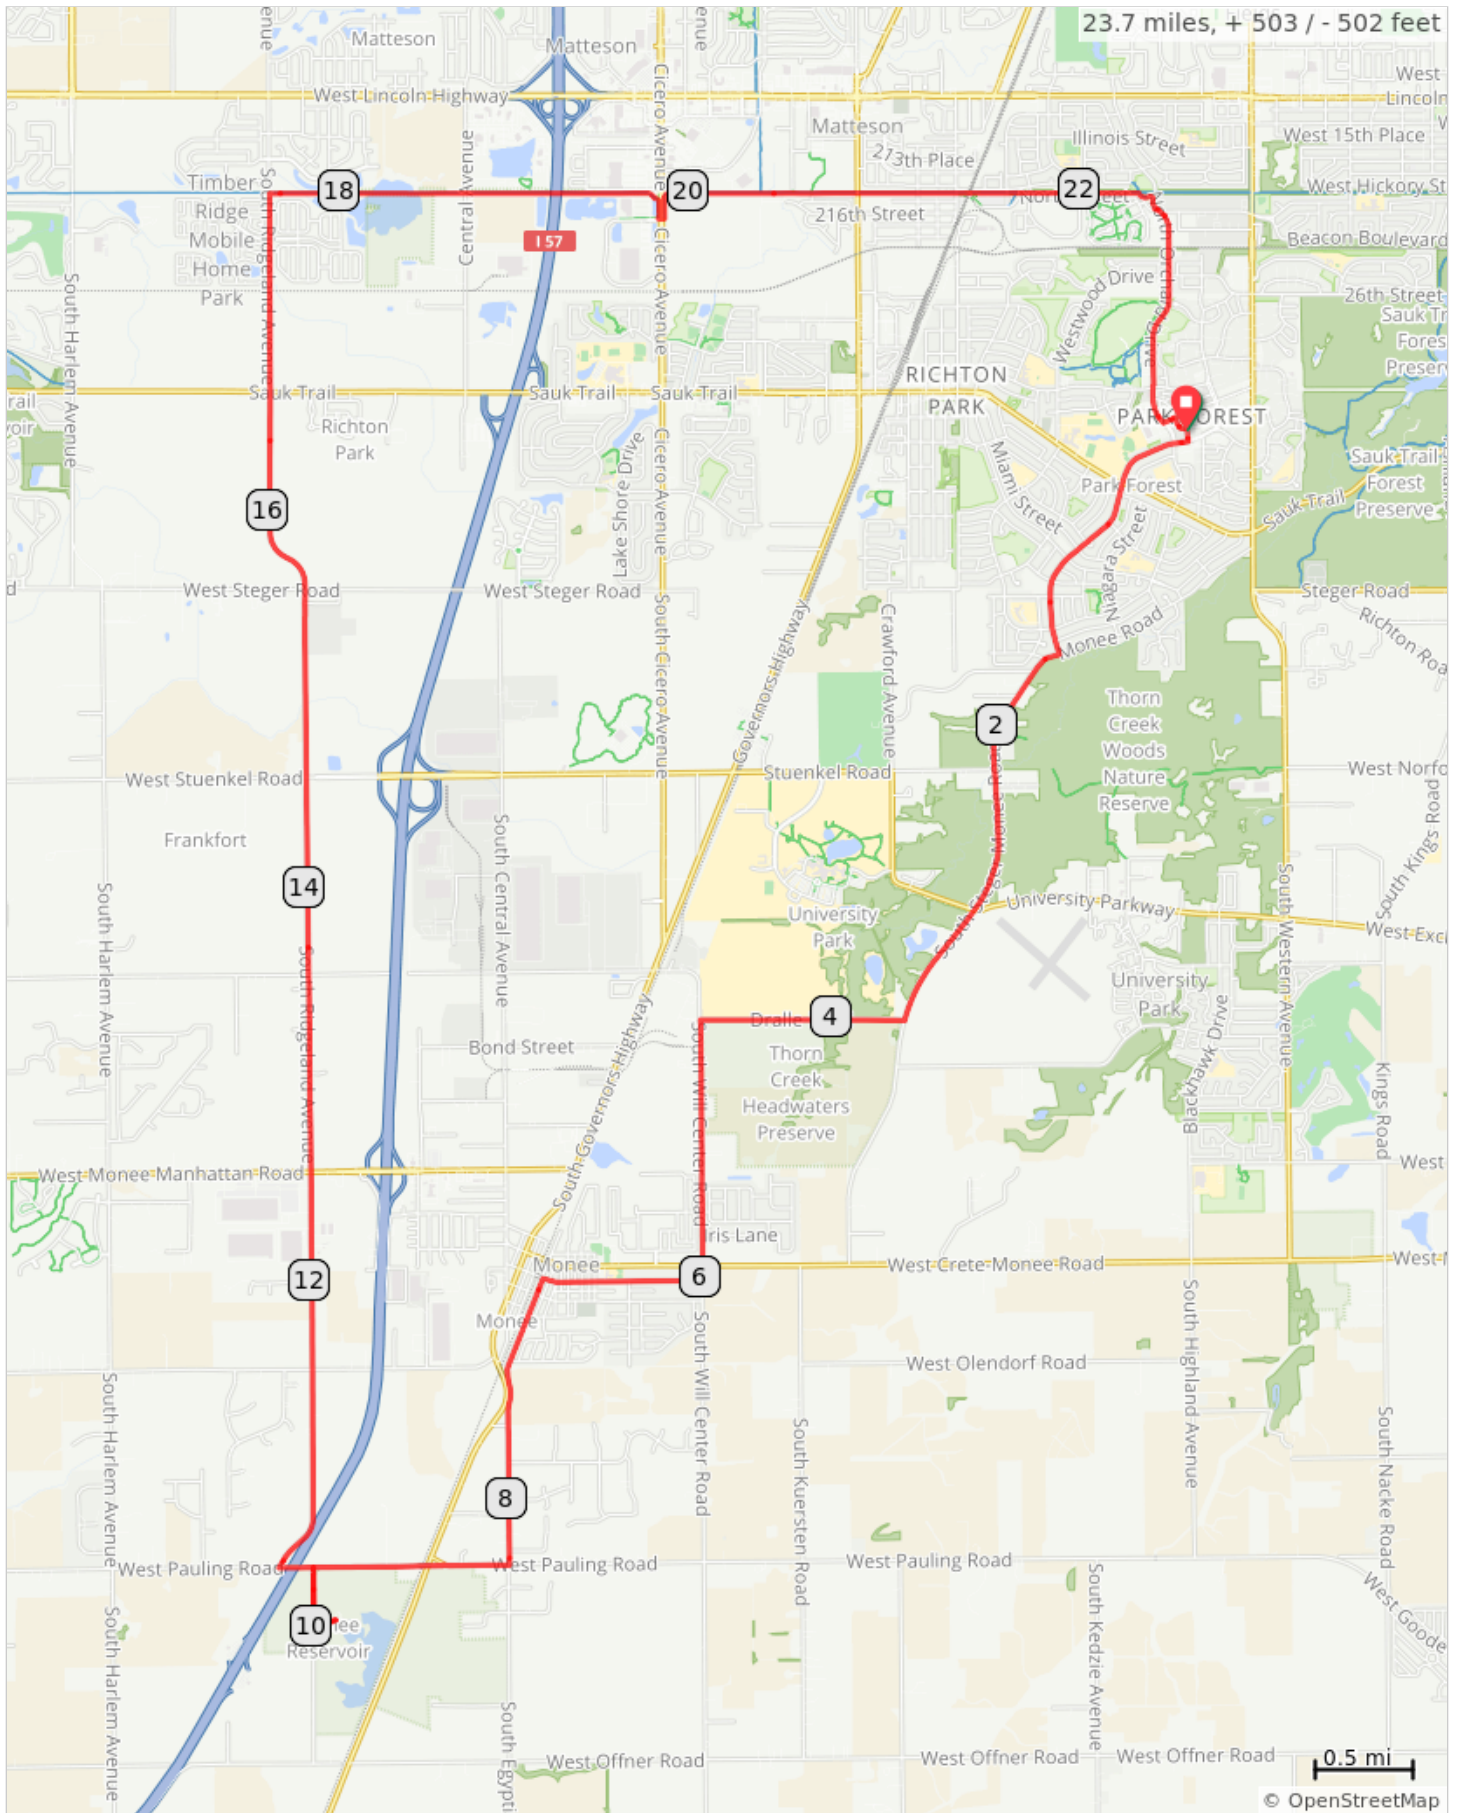

ParkForest to Monee Res RT - 24 mi

ParkForest to Monee Res RT - 24 mi

Dist	Next	Type	Note
0.0	0.1	📍	Start of route
0.1	1.4	➡	R onto Indianwood Blvd
1.5	2.1	➡	R onto Monee Rd
3.6	1.0	➡	R onto Dralle Rd
4.7	1.3	⬅	L onto 4800 W/Dralle Rd/ S Will Center Rd
6.0	0.8	➡	R onto W Main St
6.8	1.0	⬅	L onto Oak Rd
7.8	0.5	⬆	Continue onto S Egyptian Trail/Stone Rd
8.3	0.3	➡	R onto W Pauling Rd
8.7	0.7	⬅	L to stay on W Pauling Rd
9.3	0.3	⬅	L onto S Ridgeland Ave
9.7	0.1	⬅	L onto Monee Reservoir Visitor Center
9.7	0.2	⬅	L

9.7 miles. +250/-198 feet

Dist	Next	Type	Note
9.9	0.1	➡	R onto Monee Reservoir Visitor Center
10.0	0.3	➡	R onto S Ridgeland Ave
10.3	0.2	⬅	L onto W Pauling Rd
10.5	7.1	➡	R onto S Ridgeland Ave
17.6	2.1	➡	R onto Old Plank Rd Trail
19.7	2.5	⬅	Slight L to stay on Old Plank Rd Trail
22.3	1.3	➡	R
23.6	0.1	⬅	L onto Main St
23.7	0.1	➡	R onto Victory Dr
23.7	0.0	📍	End of route

14.0 miles. +244/-296 feet