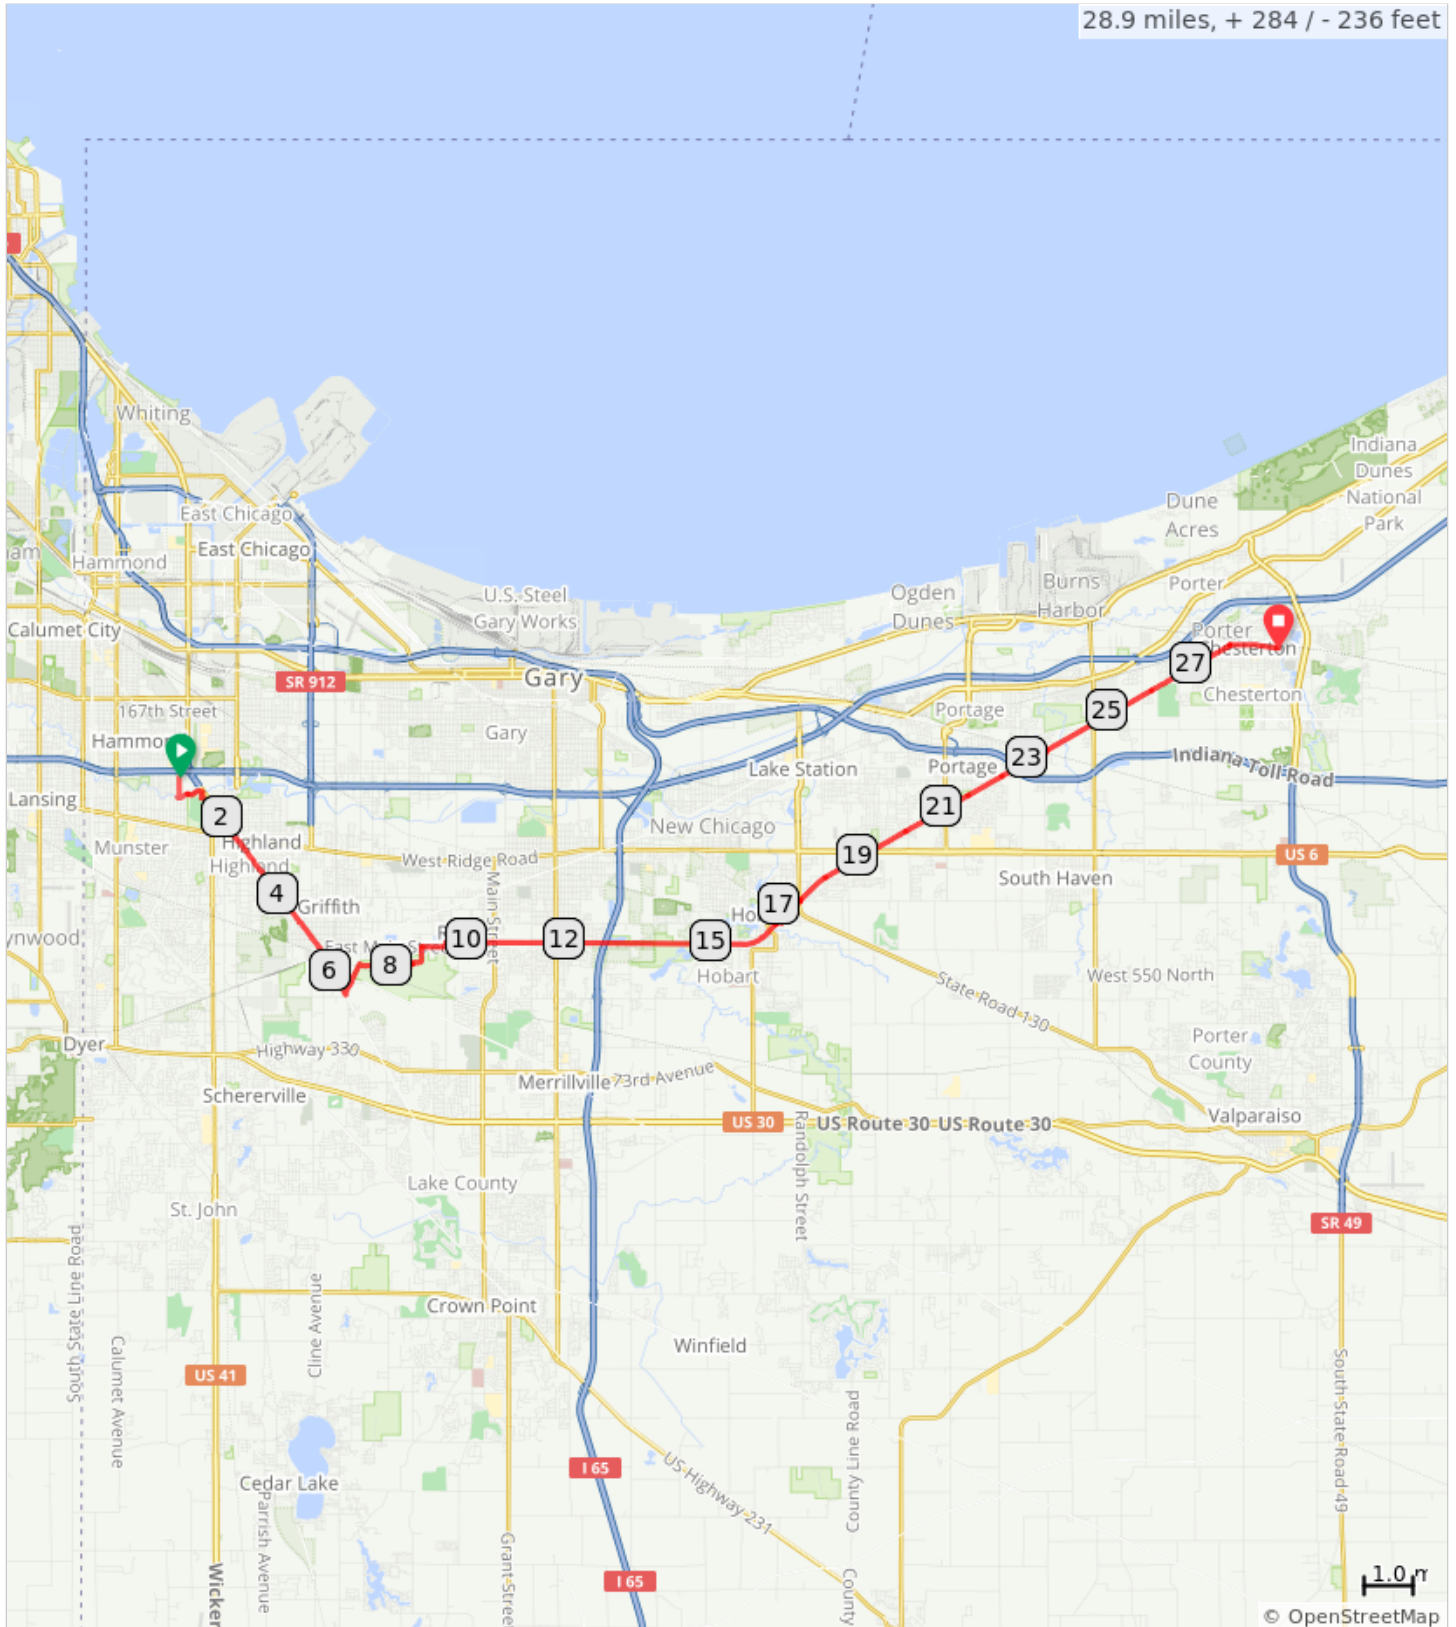

Oak Savannah & Prairie Duneland Trails

Indiana Rails to Trails
Start at Cabela's
Stopping at Octave for lunch and brew
58 miles round trip

Oak Savannah & Prairie Duneland Trails

0.0	0.4	📍	Start of route
0.4	0.5	←	L
1.0	0.1	→	R
1.1	0.3	←	L
1.5	0.2	←	Slight L onto Indot Tunnel
1.7	0.1	→	R onto Grand Blvd
1.8	0.6	→	R onto Erie Lackawanna Trail
2.4	2.0	→	Slight R to stay on Erie Lackawanna Trail
4.4	0.3	→	Slight R to stay on Erie Lackawanna Trail
4.7	0.3	←	Slight L to stay on Erie Lackawanna Trail
5.0	0.1	←	Slight L to stay on Erie Lackawanna Trail
5.1	0.4	←	Slight L to stay on Erie Lackawanna Trail
5.5	0.1	→	R onto S Broad St

5.5 miles. +78/-39 feet

5.6	0.1	←	L onto E Ave B
5.7	0.8	→	E Ave B turns slightly R and becomes Erie Lackawanna Trail
6.5	0.2	←	Sharp L onto S Arbogast Ave
6.7	0.5	↑	Continue onto S Colfax St
7.2	1.0	→	R
8.2	0.1	←	L toward Oak Savannah Trail
8.4	0.6	←	L onto Oak Savannah Trail
8.9	0.0	↑	Continue onto Johnson Rd/Melody Ln
9.0	2.8	→	R onto Oak Savannah Trail
11.8	0.0	←	Slight L to stay on Oak Savannah Trail
11.8	3.4	←	Keep L to stay on Oak Savannah Trail

6.3 miles. +66/-65 feet

15.2	0.0	←	Slight L to stay on Oak Savannah Trail
15.3	0.7	←	Slight L to stay on Oak Savannah Trail
16.0	0.0	→	Slight R to stay on Oak Savannah Trail
16.0	0.2	←	Slight L to stay on Oak Savannah Trail
16.2	0.6	←	L
16.9	0.1	←	L onto Georgianna St
16.9	0.0	→	R onto S Illinois St
17.0	0.1	→	Slight R
17.1	0.1	→	R onto Lillian St
17.2	0.2	←	L
17.4	0.0	→	R onto E Cleveland Ave
17.5	0.0	←	L onto N Hobart Ave
17.5	1.2	→	R onto Oak Savannah Trail