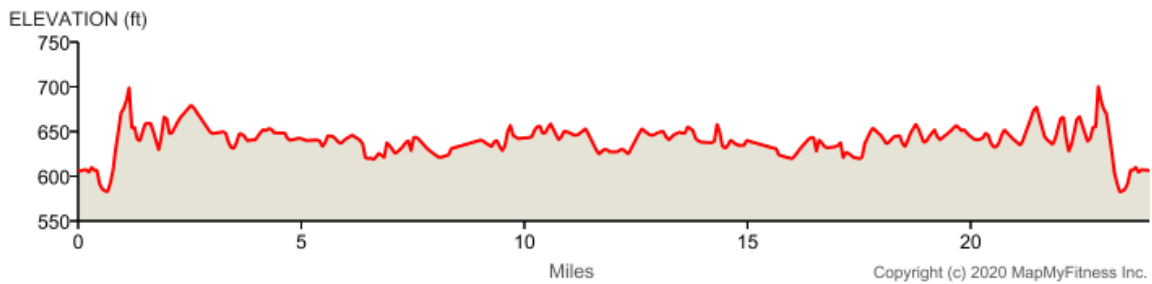

### Michigan City to New Buffalo - 24 mi

Distance: 24.00 mi

Elevation Gain: 586 ft

Elevation Max: 705 ft

#### Notes

**0.00** Head east toward Wabash St  
**mi**

<b>0.00 mi</b>	Turn left onto Wabash St
<b>0.23 mi</b>	Turn right onto Water St
<b>0.24 mi</b>	Head northeast on Water St toward Franklin St
<b>0.40 mi</b>	Turn left onto Franklin StWalk your bicycleDestination will be on the left
<b>0.43 mi</b>	Head north on Franklin StWalk your bicycleDestination will be on the right
<b>0.50 mi</b>	Head north on Franklin St toward Heisman Harbor/Lake Shore DrWalk your bicycle
<b>0.52 mi</b>	Turn right onto Lake Shore Dr
<b>0.58 mi</b>	Head east on Lake Shore Dr toward Park Entrance Rd/Perry Ave
<b>0.96 mi</b>	Head northeast on Lake Shore Dr toward Washington Park Blvd
<b>1.24 mi</b>	Head northeast on Lake Shore Dr toward California Ave
<b>2.54 mi</b>	Head northeast on Lake Shore Dr toward Indianapolis AveDestination will be on the left
<b>4.71 mi</b>	Head northeast on Lake Shore Dr toward Menauquet Trail
<b>5.46 mi</b>	Slight right onto Michiana Dr
<b>5.59 mi</b>	Head east on Michiana Dr toward Ponchartrain Dr/Ponchartrain Trail
<b>5.84 mi</b>	Turn right onto El Portal DrDestination will be on the left
<b>5.86 mi</b>	Head south on El Portal Dr toward Hiawatha Dr
<b>6.51 mi</b>	Turn left onto Corymbe Rd/Grand Beach Rd
<b>6.52 mi</b>	Head northeast on Corymbe Rd/Grand Beach Rd toward Shady Oak DrDestination will be on the left
<b>6.83 mi</b>	Head northeast on Corymbe Rd/Grand Beach Rd toward Shady Oak DrContinue to follow Corymbe Rd
<b>7.47 mi</b>	Continue onto Grand Beach RdEntering Michigan
<b>8.35 mi</b>	Turn right to stay on Grand Beach Rd
<b>8.38 mi</b>	Turn left onto US-12 EDestination will be on the right
<b>8.41 mi</b>	Head northeast on US-12 E toward El Dorado Blvd

---

**23.45 mi** Turn left at Lighthouse Pl

---

**23.45 mi** Destination

---