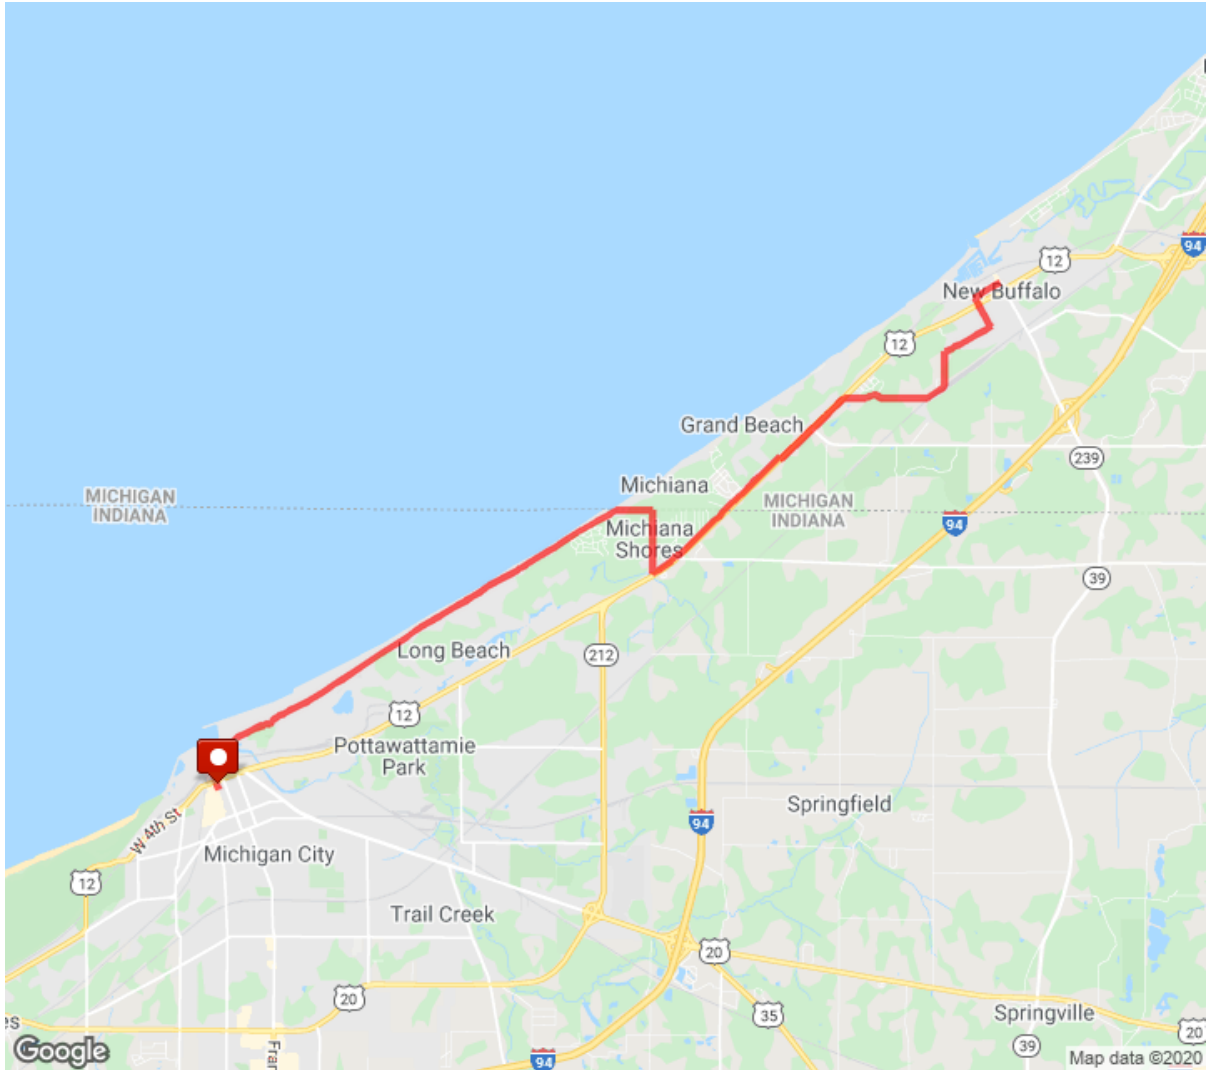

Michigan City to New Buffalo - 24 mi

Distance: 24.00 mi

Elevation Gain: 586 ft

Elevation Max: 705 ft

Notes

0.00 Head east toward Wabash St
mi