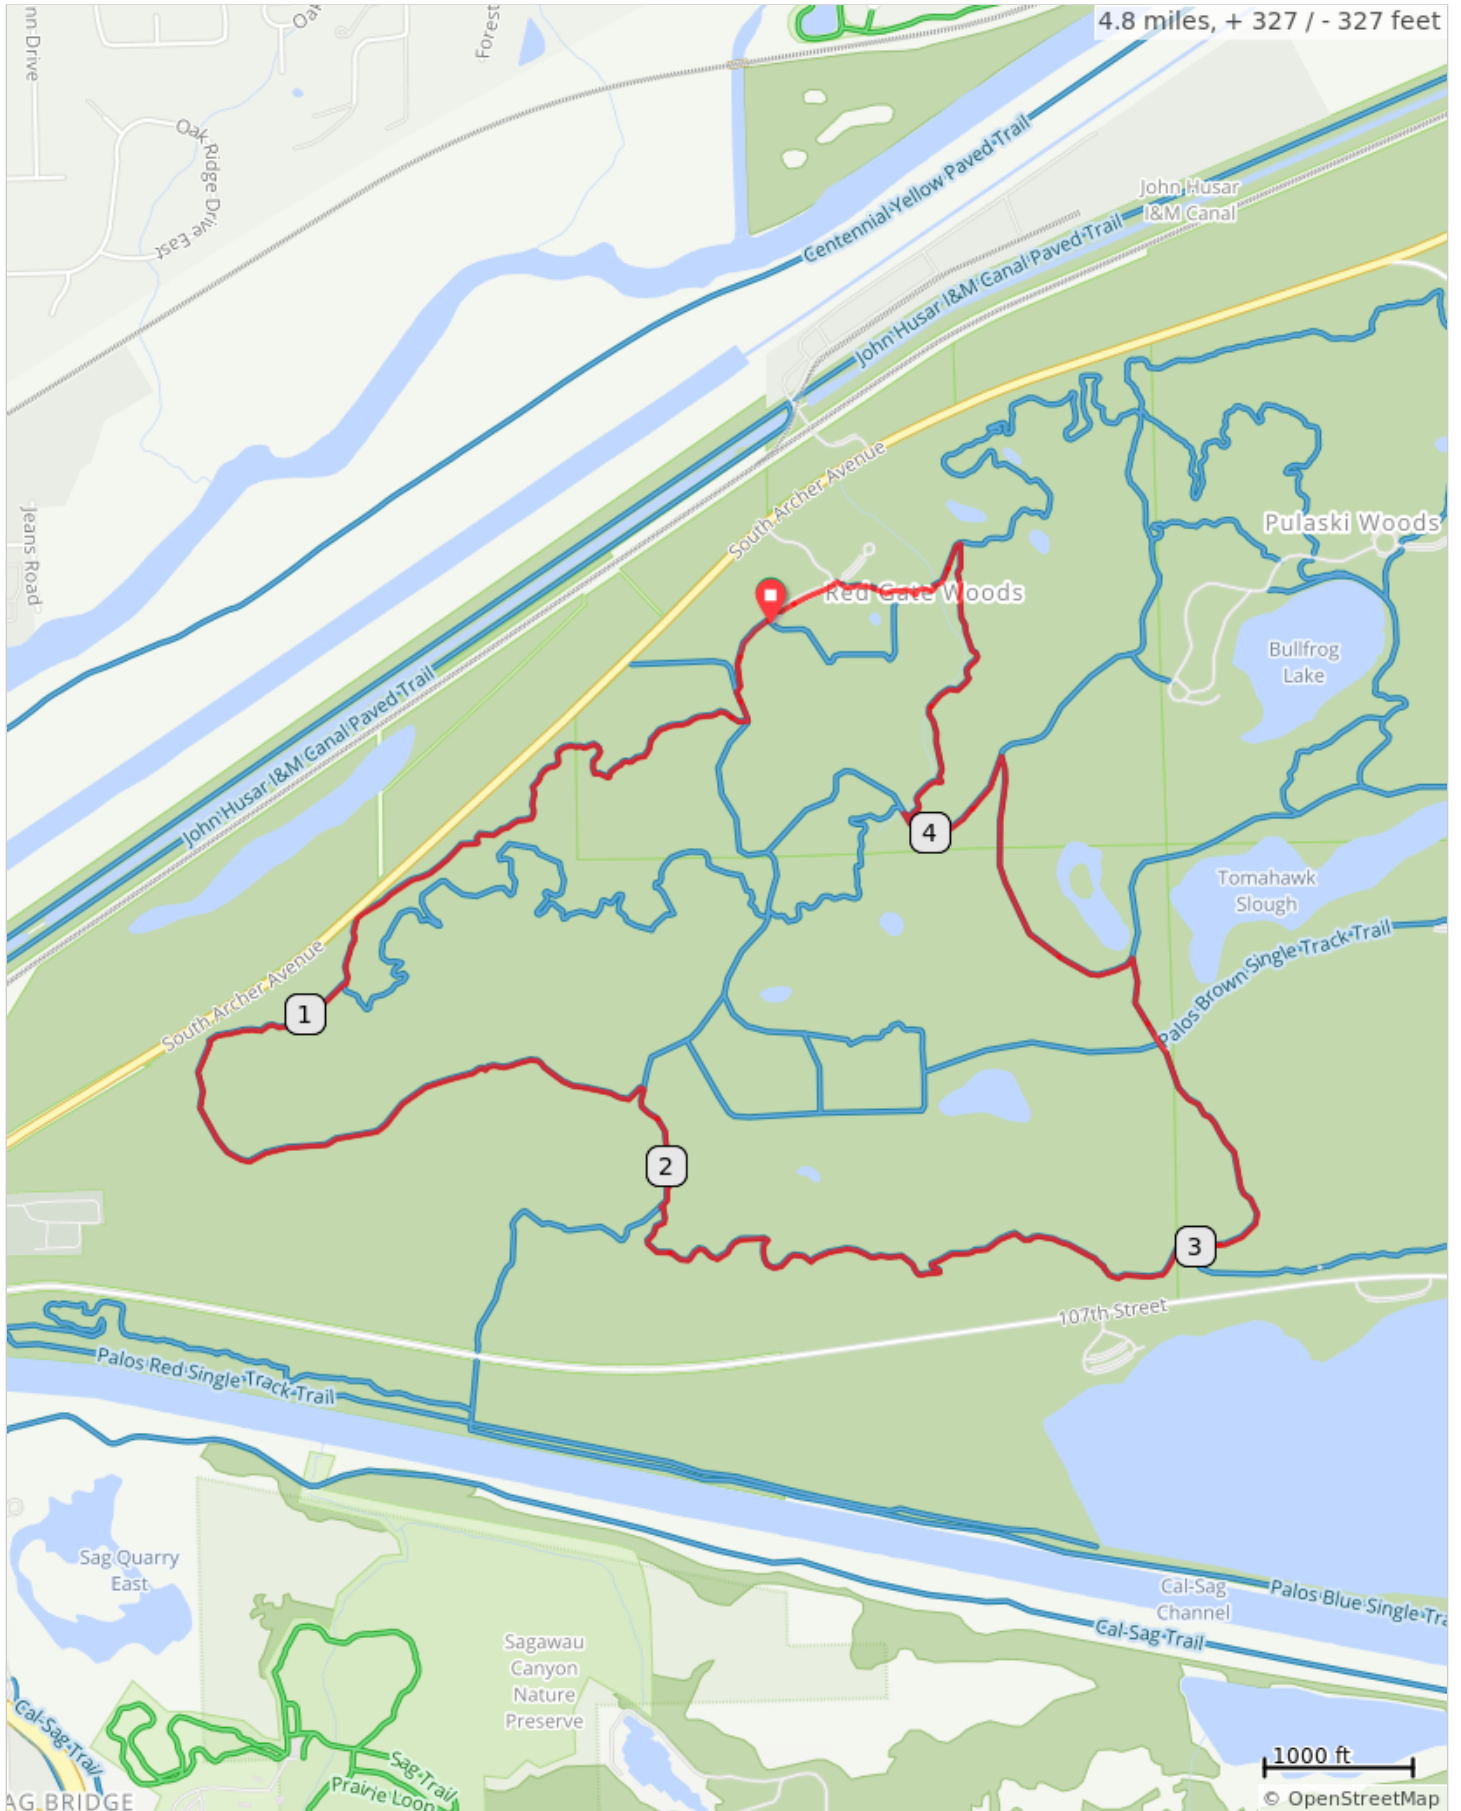

# Hike Palos Red Gate Woods

## Hike Palos Red Gate Woods

0.0	0.1	📍	Start of route
0.1	0.0	←	L onto Palos Orange Unpaved Trail
0.1	0.8	→	R onto Palos Orange Single Track Trail
0.9	0.9	←	Slight L onto Palos Orange Single Track Trail
1.9	0.2	→	R onto Palos Blue Unpaved Trail
2.1	0.9	→	Sharp R onto Palos Orange Single Track Trail
3.0	0.5	←	Sharp L onto Palos Orange Single Track Trail
3.5	0.4	←	Sharp L onto Palos Orange Unpaved Trail
3.9	0.2	←	Sharp L onto Palos Orange Unpaved Trail
4.1	0.4	↘	Sharp R onto Palos Yellow West Unpaved Trail
4.5	0.1	↙	Sharp L onto Palos Unpaved Trail

4.5 miles. +308/-302 feet

4.6	0.1	→	R onto Palos Unpaved Trail
4.7	0.1	←	L
4.8	0.0	←	L onto Palos Unpaved Trail
4.8	0.0	📍	End of route

0.3 miles. +0/-20 feet