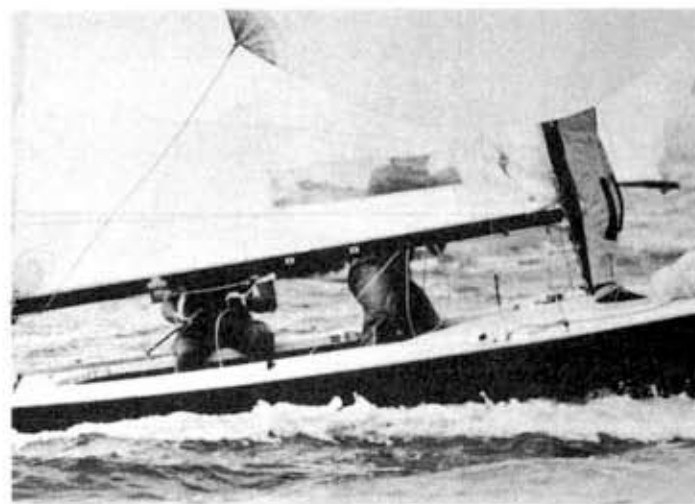

MITCH CARUCCI'S GALLERY

Over the years since Mitch stopped racing Lightnings he has shot many Racing Sailboat pictures. He, like Mary, has given many to us for use in *Flashes* and Year Books.

Here are a few taken at this year's N.A.'s.

George Fisher and Bruce Goldsmith dicing for lurd end start. Blue Fleet N.A.'s. (Look at the sag in that line!)

Jibes —

N.A. Champion Dave Curtis and Crew in action.