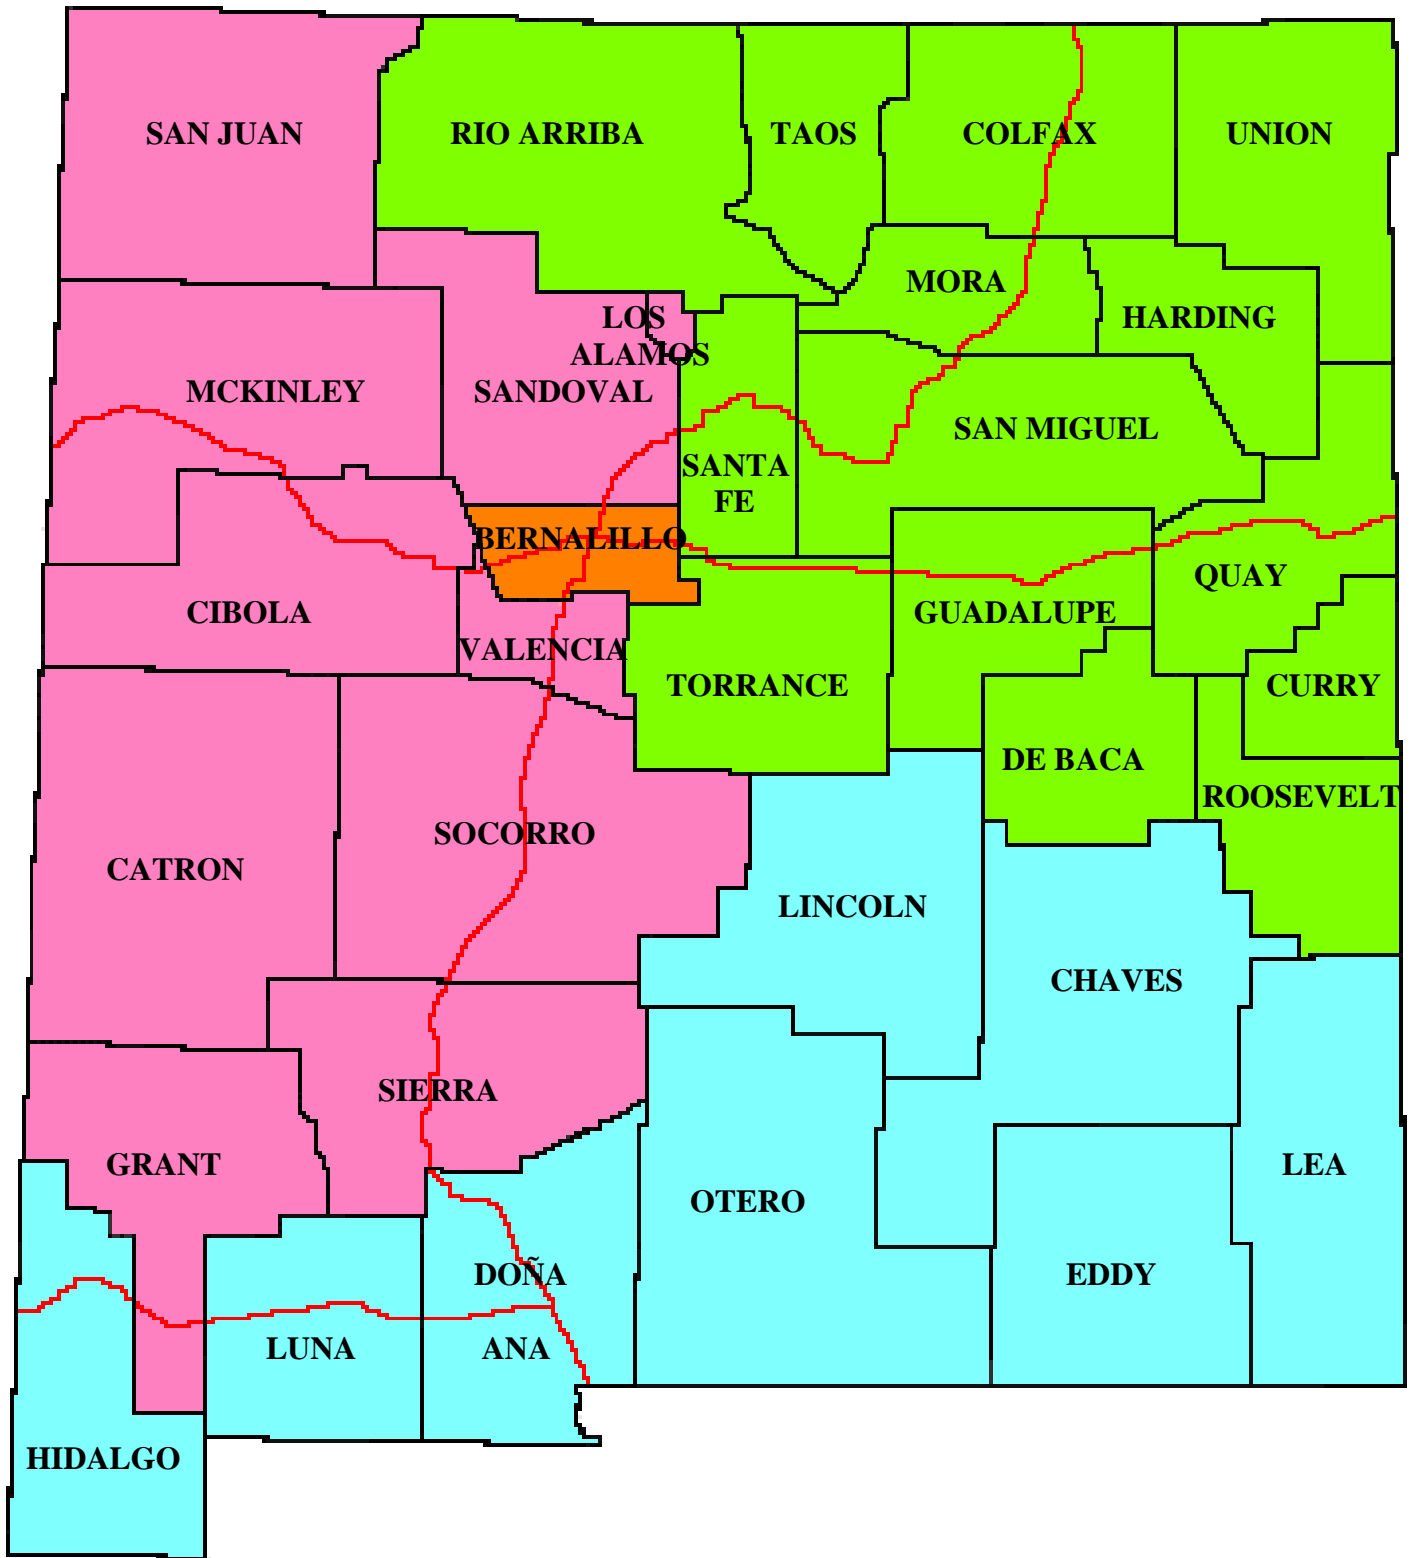

# NMFMA REGIONAL MAP

**REGION I:** Bernalillo County

**REGION II:** Chaves, Doña Ana, Eddy, Hidalgo, Lea, Lincoln, Luna, and Otero Counties

**REGION III:** Colfax, Curry, DeBaca, Guadalupe, Harding, Mora, Quay, Rio Arriba, Roosevelt, San Miguel, Santa Fe, Taos, Torrance, and Union Counties

**REGION IV:** Catron, Cibola, Grant, Los Alamos, McKinley, Sandoval, San Juan, Sierra, Socorro, and Valencia Counties