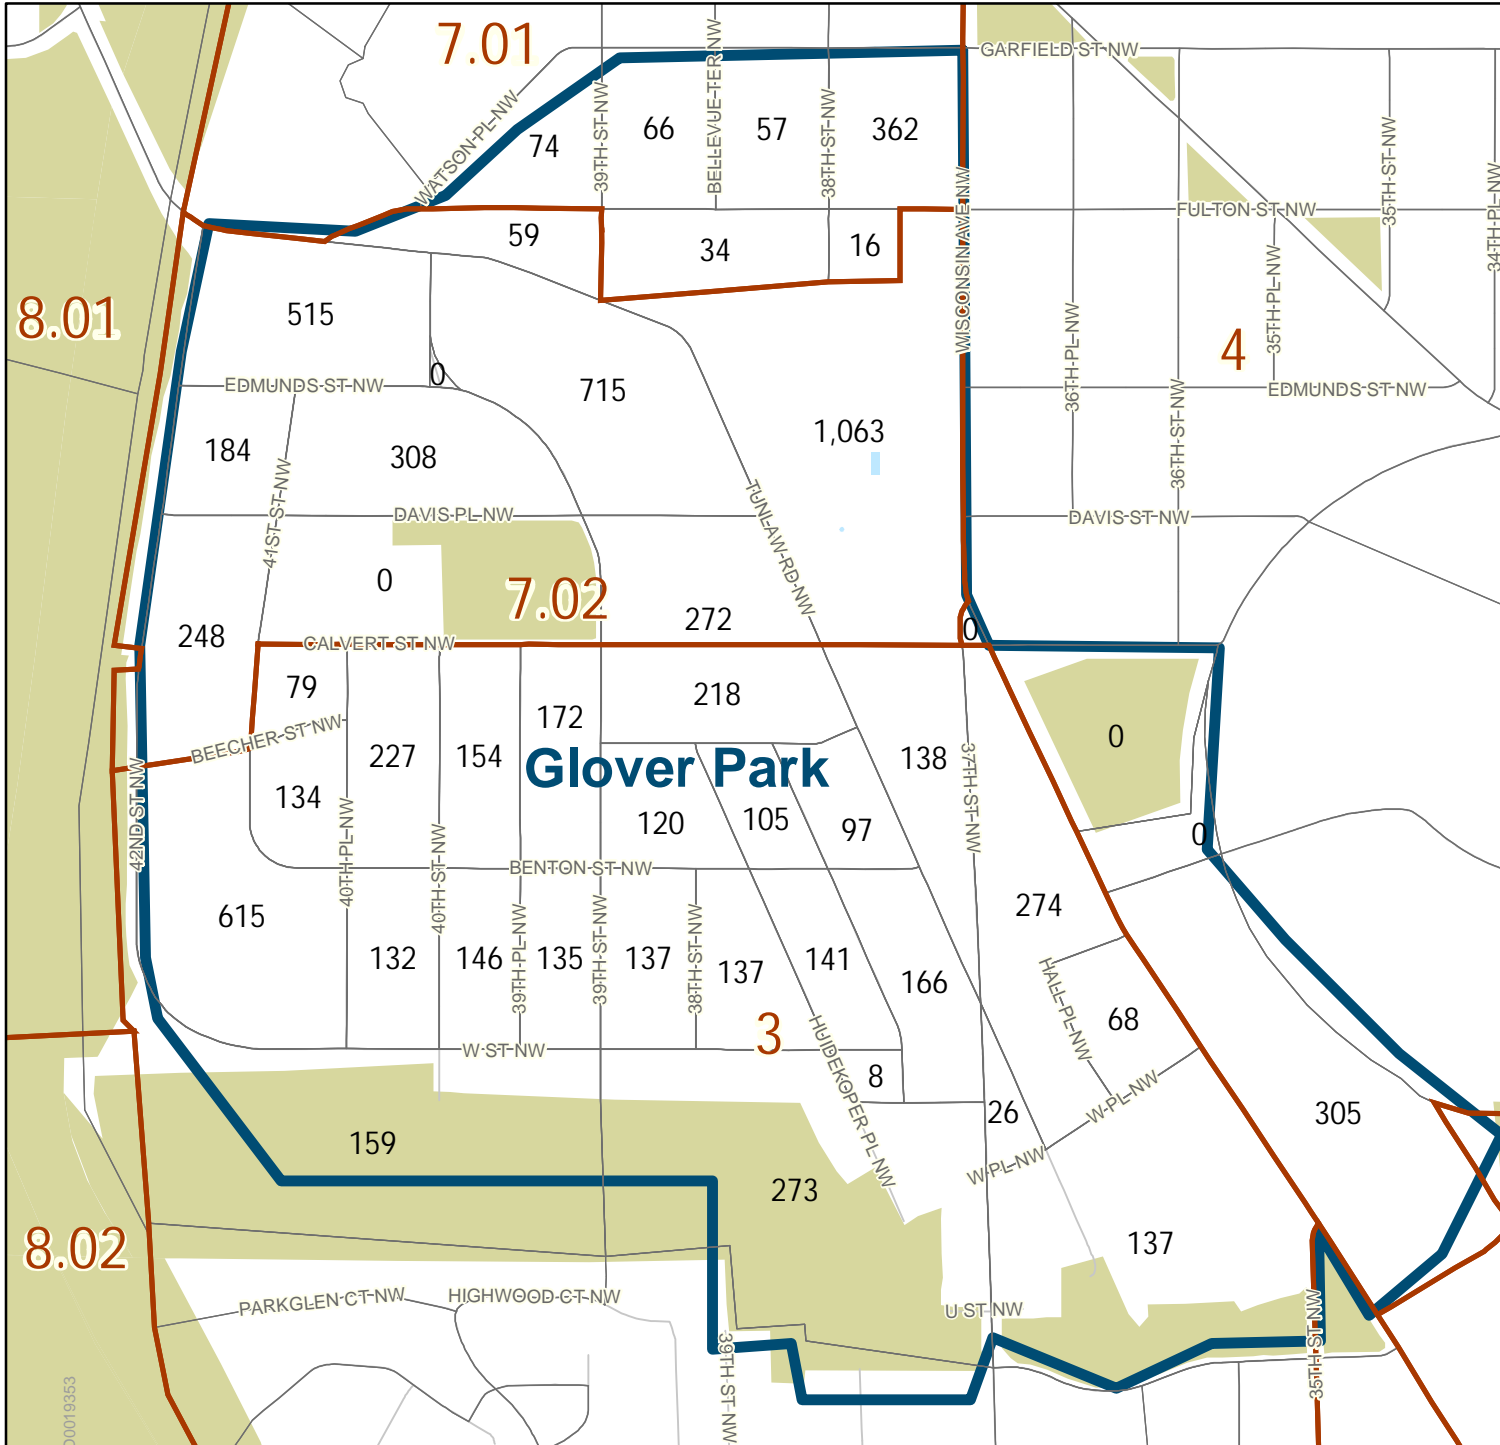

District of Columbia Glover Park Neighborhood

Legend

-  Glover Park Neighborhood
-  2010 Census Tracts
-  Street Centerlines
-  Water
-  Parks

Government of the District of Columbia
Office of Planning ~ November 4, 2010

This map was created for planning purposes from a variety of sources. It is neither a survey nor a legal document. Information provided by other agencies should be verified with them where appropriate.