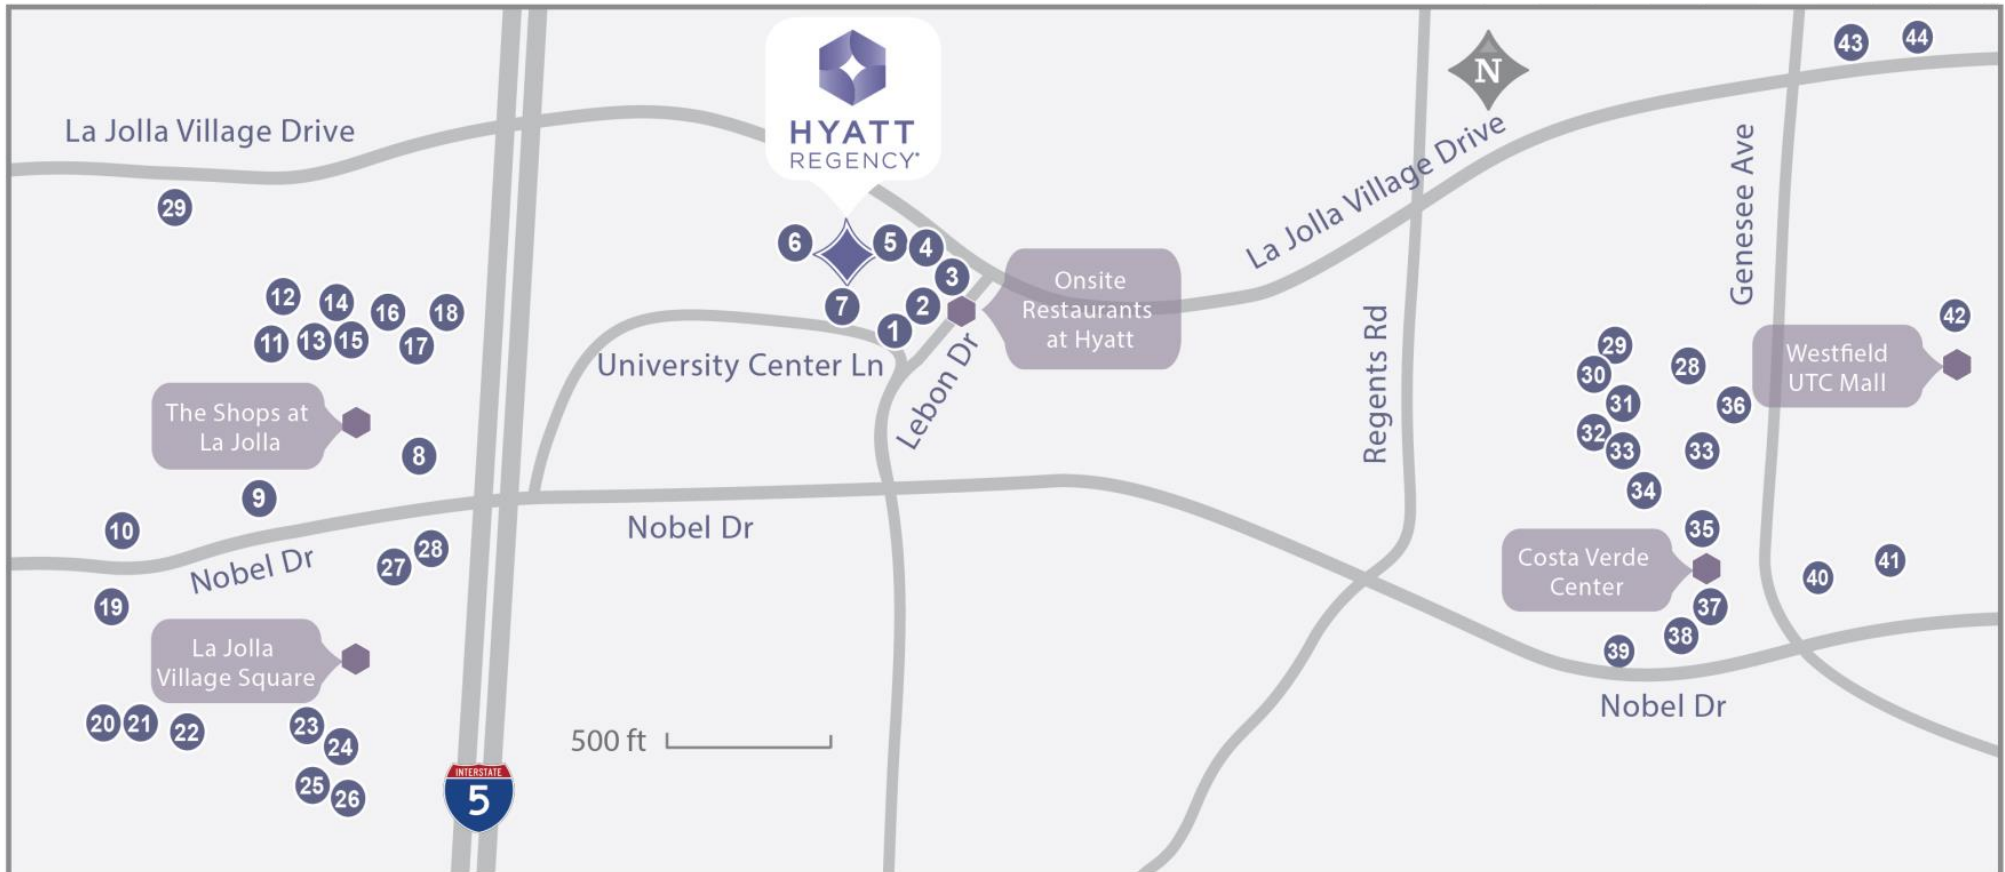

Hyatt Regency La Jolla Local Dining Recommendations

Hyatt Regency La Jolla

3777 La Jolla Village Dr
 San Diego, CA 92122
 Tel: (858) 552-1234
lajolla.regency.hyatt.com

Getting Around

The Shops at La Jolla: 8 - 10 Minute Walk
 La Jolla Village Square: 12 Minute Walk
 Costa Verde Center: 12 Minute Walk
 Transportation: Uber | Lyft | Taxi

Local Attractions

Birch Aquarium: 2 Miles
 Beaches: 2.5 Miles
 Downtown La Jolla: 4 Miles
 Torrey Pines State Park: 3 Miles
 Legoland California: 22 Miles
 San Diego Zoo: 14 Miles
 SeaWorld San Diego: 11 Miles
 Balboa Park: 14 Miles

1 Cafe Japengo	8 Whole Foods	18 Kinoyume Sushi	28 California Pizza Kitchen	35 Apollonia Greek
2 Flemmings	9 Mendocino Farms	19 Urban Plates	29 Rock Bottom Brewery	36 Roys
3 The Melting Pot	10 BJ's Restaurant	20 Trader Joes	28 Draft Republic	37 Ki Sushi & Sake
4 Trulucks	11 Flame Broiler	21 Chipotle Mexican Grill	29 Yogurtland	38 Bristol Farms
5 Drift	12 Snooze A.M Eatery	22 Starbucks	30 Robeks Smoothies	39 McDonalds
6 Barcino	13 Rubio's	23 Jamba Juice	31 Starbucks	40 Red Robin
7 Perks	14 Nekter Juice Bar	24 Fins Mexican Eatery	32 Five Guys Burgers	41 Eureka!
	15 Sprinkles Cupcakes	25 Daphne's California Greek	33 Chipotle Mexican Grill	42 UTC Mall Food Court
	16 Philz Coffee	26 Poke One N Half	34 Subway	43 Red O
	17 The Melt	27 Islands Fine Burgers	35 Sammy's Woodfired Pizza	44 P.F. Chang's