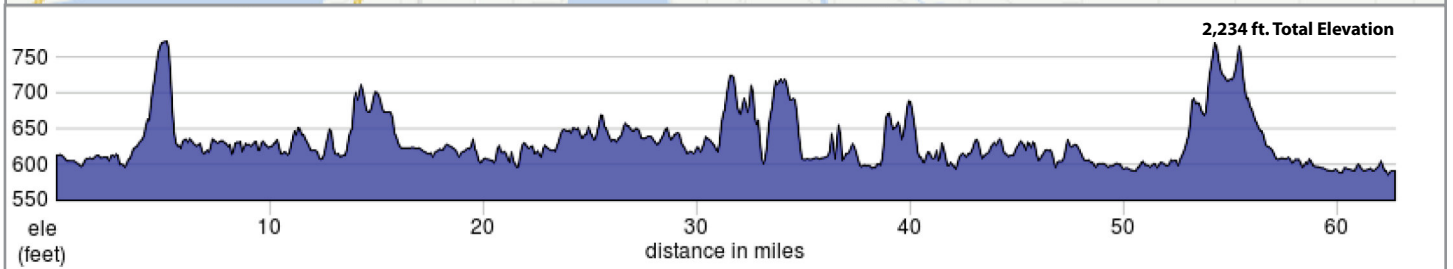

Ride Around Torch 2018

63 Mile Ride | Follow **Red** Chevrons 

For medical emergencies, call 911. For SAG assistance, call **231-735-4858**. Route is sagged until 3 pm.

63 Mile Route Cue Sheet - Follow RED Chevrons

63 Mile Route			
AT	GO	FOR	ON
			Start by exiting parking lot to the north
0.0	←	0.1	Third St
0.1	→	0.2	Park St
0.3	←	0.0	Buckley St
0.3	→	0.1	Henry St
0.4	→	3.0	Ames St
3.3	←	0.3	Cairn Hwy (splits from 26 mile route)
3.6	→	1.5	Indian Rd
5.1	→	0.7	Indian Rd (caution - long downhill w/sharp left)
5.8	←	7.8	NW Torch Lake Dr
13.6	←	0.9	Barnes Rd
14.5	→	3.0	US-31 N (caution - fast moving traffic)
17.5	→	0.1	Public Dock Rd
17.6	→	0.0	Food Stop - Torch Lake Park 8 am to 11 am
17.6	←	0.1	Public Dock Rd
17.7	→	0.1	Prospect Rd
17.8	←	0.1	3rd St
17.9	→	2.2	US-31 N
20.1	→	0.6	M-88
20.7	→	9.4	NE Torch Lake Dr
30.1	←	0.0	Food Stop at road intersection 9 am to 1 pm
30.1	←	1.4	Bellaire Hwy
31.5	→	0.5	Wright Rd
32.0	←	0.9	Dunson Rd
32.9	→	1.1	Clam Lake Rd (no sign)
34.0	←	0.8	Lynn Rd
34.8	↗	3.8	Cottage Dr
38.6	↗	0.8	Cottage Rd
39.4	←	0.5	Continue on Cottage Rd
39.9	←	0.3	Clam Lake Rd
40.2	→	1.7	Continue on Clam Lake Rd
41.9	←	3.8	SE Torch Lake Dr
45.7	→	0.0	Alden Hwy/SE Torch Lake Dr
46.6	→	0.1	Helena Rd
46.7	←	1.6	Coy St/SE Torch Lake Dr
48.3	→	0.8	Crystal Beach Rd
49.1	→	0.0	Food Stop - Birch Street Park 9 am to 3 pm

63 Mile Route (cont)			
AT	GO	FOR	ON
49.1	←	1.7	Crystal Beach Rd
50.8	→	1.3	SW Torch Lake Dr
52.1	↗	0.3	Lake Ave
52.4	→	0.1	Severance (no sign)
52.5	←	0.2	Lake Ave
52.7	→	0.2	SW Torch Lake Dr
52.9	↖	0.5	Hickin Rd
53.4	→	2.3	Western Rd
55.7	←	1.0	Bussa Rd
56.7	→	1.4	Cherry Ave
58.1	↑	0.5	Continue onto Cairn Hwy
58.6	→	1.0	Williams Rd
59.6	↑	0.1	Cross US-31 N
59.7	←	2.3	N Bayshore Rd
62.0	→	0.2	Dexter
62.2	→	0.1	Harbor Dr
62.3	←	0.1	Cedar
62.4	→	0.2	River St
62.6	→	---	Picnic - Elk Rapids Park Noon to 4 pm