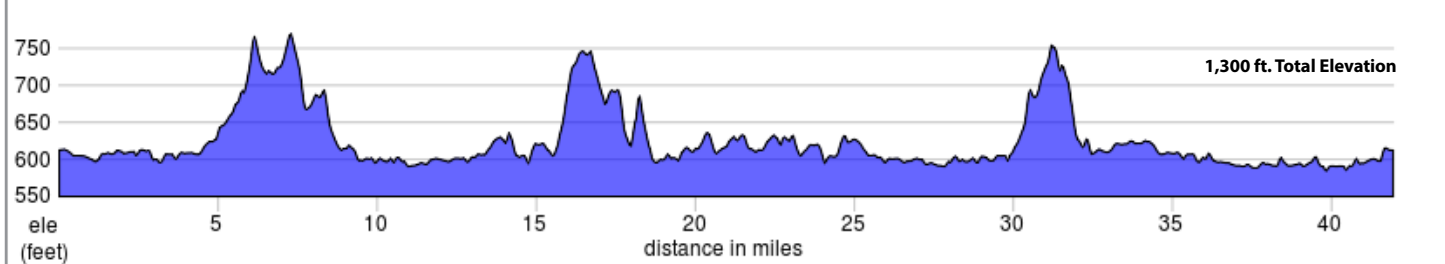

Ride Around Torch 2018

26 Mile Ride | Follow **Blue** Chevrons

40 Mile Ride | Follow **White** Chevrons

For medical emergencies, call 911.

For SAG assistance, call **231-735-4858**.

Route is sagged until 3 pm.

Ride Start

Ride End

Ride End
Elk Rapids Village Park
noon - 4 pm

Ride Start
Elk Rapids
High School

Food Stop
Birch St. Park
9 am - 3 pm

26 & 40 Mile Routes Cue Sheet

26 mile route follow BLUE markers 40 mile route follow BLUE/WHITE/BLUE markers

26	40	< Route		
AT	GO	FOR	ON	
				Exit parking lot to the north
0.0	0.0	↩	0.1	Third St
0.1	0.1	↪	0.2	Park St
0.3	0.3	↩	0.0	Buckley St
0.3	0.3	↪	0.1	Henry St
0.4	0.4	↪	3.0	Ames St (becomes Cairn Hwy)
3.4	3.4	↑	1.5	Cairn Hwy becomes Cherry Ave (other routes turn left here)
4.9	4.9	↩	0.9	Bussa Rd
5.8	5.8	↪	2.3	Western Rd
8.1	8.1	↩	0.5	Hickin Rd
8.6	8.6	↗	2.1	SW Torch Lake Dr
10.7	10.7	↩	1.7	Cherry Ave (becomes Crystal Beach Rd)
12.4	12.4	↪	0.0	Food Stop - Birch Street Park 9 am to 3 pm
<< 26 mile route continues below <<	12.4	↪	0.8	Crystal Beach Rd
	13.2	↩	1.6	SE Torch Lake Dr/Coy Rd
	14.8	↪	0.1	SE Torch Lake Dr/Helena Rd
	14.9	↩	0.9	SE Torch Lake Dr
	14.9	↩	---	Public restrooms off Tyler St in Tennis Court Park
	15.8	↑	0.6	Continue on Alden Hwy
	16.4	↩	2.2	Chapman Rd
	18.6	↩	0.8	Crystal Springs Rd
	19.4	↩	3.6	SE Torch Lake Dr
	23.0	↪	0.8	SE Torch Lake Dr
	23.8	↪	0.2	SE Torch Lake Dr/Helena Rd
	24.0	↩	1.6	SE Torch Lake Dr/Coy Rd
	25.6	↪	0.8	Crystal Beach Rd
	26.4	↩	0.0	Food Stop - Clearwater Twp Birch St Park - 9 am to 3 pm
12.4	26.4	↩	1.6	Crystal Beach Rd/Cherry Ave
14.0	28.0	↪	1.4	SW Torch Lake Dr
15.4	29.4	↗	0.3	Lake Ave
15.7	29.7	↪	0.1	Severance Rd (no sign)
15.8	29.8	↩	0.2	Lake Ave
16.0	30.0	↪	0.2	SW Torch Lake Dr
16.2	30.2	↗	1.5	Hickin Rd