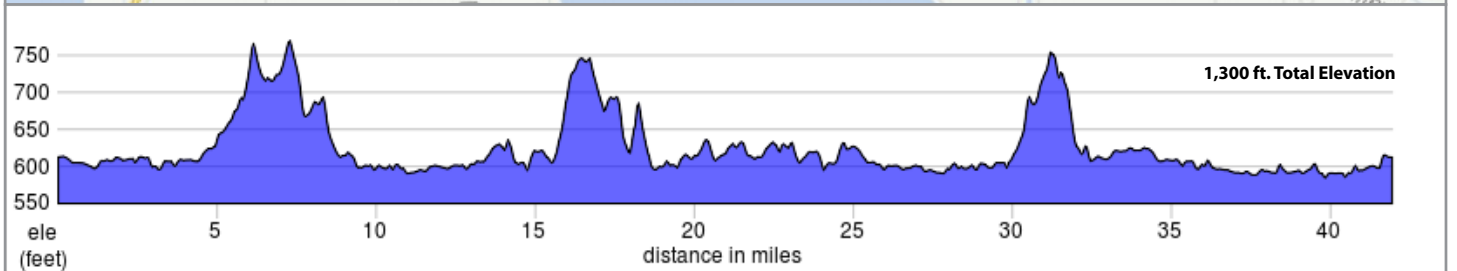

Ride Around Torch 2017

26 Mile Ride | Follow **Blue** Chevrons

40 Mile Ride | Follow **White** Chevrons

For medical emergencies, call 911.
For SAG assistance, call **231-735-4858**.
Route is sagged until 3 pm.

Ride End
Elk Rapids Village Park
noon - 4 pm

Ride Start
Elk Rapids
High School

Food Stop
Birch St. Park
9 am - 3 pm

26 & 40 Mile Routes Cue Sheet

26 mile route follow BLUE Chevrons 40 mile route follow WHITE Chevrons

26	40	< Route		
AT	GO	FOR	ON	
				Exit parking lot to the north
0.0	0.0	↩	0.1	Third St
0.1	0.1	↪	0.2	Park St
0.3	0.3	↩	0.0	Buckley St
0.3	0.3	↪	0.1	Henry St
0.4	0.4	↪	3.0	Ames St (becomes Cairn Hwy)
3.4	3.4	↑	1.5	Cairn Hwy becomes Cherry Ave (other routes turn left here)
4.9	4.9	↩	0.9	Bussa Rd
5.8	5.8	↪	2.3	Western Rd
8.1	8.1	↩	0.5	Hickin Rd
8.6	8.6	↗	2.1	SW Torch Lake Dr
10.7	10.7	↩	1.7	Cherry Ave (becomes Crystal Beach Rd)
12.4	12.4	↪	0.0	Food Stop - Birch Street Park 9 am to 3 pm
<< 26 mile route continues below <<	12.4	↪	0.8	Crystal Beach Rd
	13.2	↩	1.6	SE Torch Lake Dr/Coy Rd
	14.8	↪	0.1	SE Torch Lake Dr/Helena Rd
	14.9	↩	0.9	SE Torch Lake Dr
	14.9	↩	---	Public restrooms off Tyler St in Tennis Court Park
	15.8	↑	0.6	Continue on Alden Hwy
	16.4	↩	2.2	Chapman Rd
	18.6	↩	0.8	Crystal Springs Rd
	19.4	↩	3.6	SE Torch Lake Dr
	23.0	↪	0.8	SE Torch Lake Dr
	23.8	↪	0.2	SE Torch Lake Dr/Helena Rd
	24.0	↩	1.6	SE Torch Lake Dr/Coy Rd
	25.6	↪	0.8	Crystal Beach Rd
	26.4	↩	0.0	Food Stop - Clearwater Twp Birch St Park - 9 am to 3 pm
12.4	26.4	↩	1.6	Crystal Beach Rd/Cherry Ave
14.0	28.0	↪	1.4	SW Torch Lake Dr
15.4	29.4	↗	0.3	Lake Ave
15.7	29.7	↪	0.1	Severance Rd (no sign)
15.8	29.8	↩	0.2	Lake Ave
16.0	30.0	↪	0.2	SW Torch Lake Dr
16.2	30.2	↗	1.5	Hickin Rd