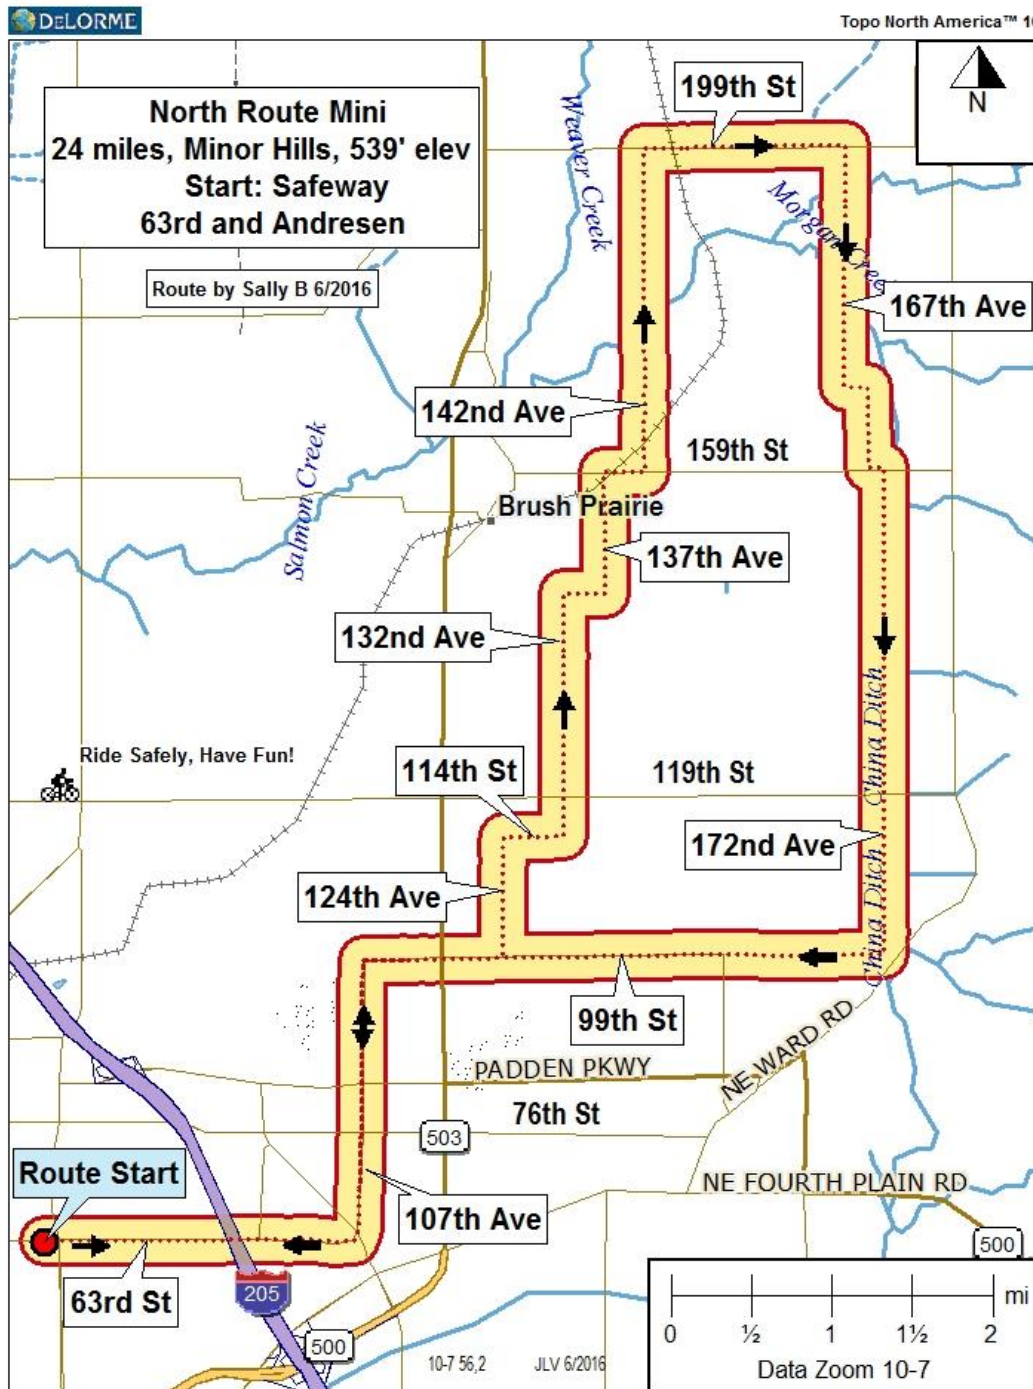

# North Route Mini – 24.1 miles – 415' climbing

Data use subject to license.  
© DeLorme. Topo North America™ 10.  
www.delorme.com

## North Route Mini – 24.1 miles – 415' climbing

Leg	Dir	Type	Notes	Total
	↑	Start	Safeway @ 6711 NE 63rd St & Andresen	0
<b>0</b>	→	Right	Turn right onto NE 63rd St	0.1
<b>1.9</b>	←	Left	becomes NE 107th Ave	2.0
<b>1.8</b>	→	Right	NE 99th St	3.7
<b>0.9</b>	←	Left	Turn left onto NE 124th Ave	4.6
<b>0.8</b>	→	Right	NE 114th St	5.4
<b>0.4</b>	←	Left	NE 132nd Ave	5.7
<b>1.5</b>	→	Right	Turn right onto NE 144th St	7.2
<b>0.2</b>	←	Left	Turn left onto NE 137th Ave	7.5
<b>0.8</b>	→	Right	Turn right onto NE 159th St	8.2
<b>0.3</b>	←	Left	Turn left onto NE 142nd Ave	8.5
<b>2.0</b>	→	Right	Turn right onto SE Eaton Blvd / 199th St	10.5
<b>1.3</b>	→	Right	Turn right onto NE 167th Ave / 169th St / 170th Ave	11.8
<b>2.2</b>	←	Left	Turn left onto NE 159th St	13.9
<b>0.1</b>	→	Right	Turn right onto NE 172nd Ave	14.0
<b>3.0</b>	→	Right	Turn right onto NE 99th St	17.0
<b>3.3</b>	←	Left	NE 107th Ave	20.3
<b>1.8</b>	→	Right	NE 63rd St	22.0
<b>1.9</b>	←	Left	Turn left onto NE Andresen Rd	23.9
<b>0.1</b>	→	Right	Turn right back to Safeway parking lot	24.0

<https://ridewithgps.com/routes/20131444>