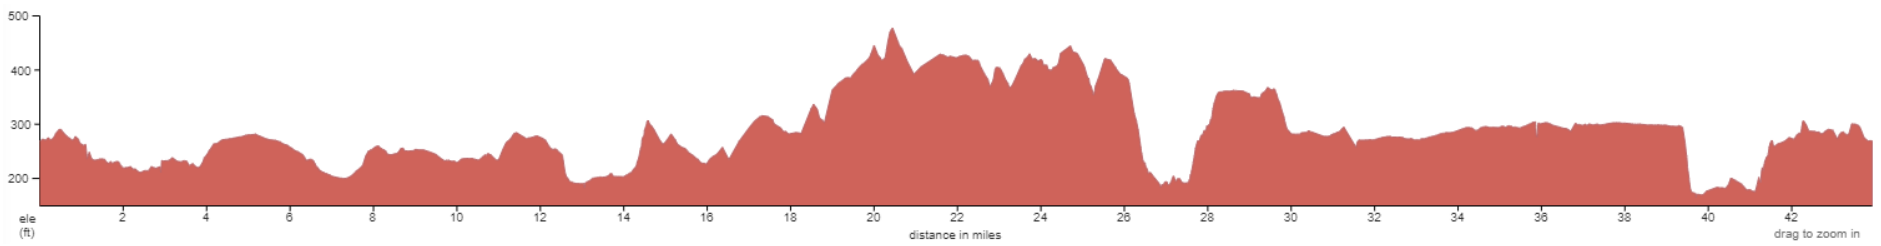

Camas Castle – 43.9 miles – 1330' climbing

drag to zoom in

Camas Castle – 43.9 miles – 1330' climbing

	Start Safeway - 6711 NE 63rd St		Right	NE 3rd St / NE Robinson Rd	23.73
Left	NE 63rd St / NE 107th Ave	1.91	Straight	SE 7th St	24.4
Right	NE 99th St	3.67	Right	SE 283rd Ave	24.71
Right	NE 137th Ave	5.17	Right	SE 15th St/SE Nourse Rd	25.2
Straight	at circle 3rd exit onto NE 39th St	8.19	Straight	NE 43rd Ave	26.04
Straight	NE Edmunds Rd	9.99	Left	NE Everett St	26.43
Straight	NE 32nd St	10.5	Right	NW Lake Rd	26.97
Straight	NE 182nd Ave	10.55	Left	NW Parker St	29.37
Straight	NE 28th St	10.75	Right	NW 38th Ave	30.42
Straight	NE 187th Ave	10.93	Straight	SE 20th St	31.26
Left	NE 18th St	11.43	Left	SE 192nd Ave	31.64
Right	NE 192nd Ave	11.67	Right	SE 20th St	31.65
Left	NE 13th St	11.92	U turn	at SE 192nd Ave	31.78
Straight	NE Goodwin Rd	12.42	Left	SE McGillivray Blvd	32.89
Left	NE Ingle Rd	13.25	Straight	SE 10th St	35.92
Straight	NE 199th Ave	14.56	Right	SE 99th Ave	36.7
Left	WA-500 W	15.13	Left	St Helens Ave	36.81
Right	NE 65th St	15.98	Right	S Lieser Rd	37.51
Left	NE 192nd Ave	16.36	Left	MacArthur Blvd	37.52
Right	NE 192nd Ave / NE 68th St	16.52	Right	N Devine Rd	38.97
Right	NE 232nd Ave	18.51	Left	E 18th St	39.76
Left	WA-500 E	19.02	Right	NE Stapleton Rd	39.82
Left	NE 39th St	20.44	Left	Nicholson Rd	40.54
Straight	NE 38th St	20.63	Right	Falk Rd	41.12
Right	NE 252nd Ave	20.95		Take the pedestrian overpass	41.16
Right	WA-500 W	21.59	Right	NE 49th St	41.94
Left	NE 249th Ave	21.76	Left	NE 56th Ave	42.62
Left	NE 14th St	22.35	Right	NE 58th St	43.1
Right	NE 252nd Ave	22.51	Left	NE 59th Ave	43.24
Left	NE Delp Rd	22.67	Straight	NE 58th Ave	43.43
Straight	NE 257th Ave	23.01	Right	NE 63rd St	43.5
Left	NE 3rd St	23.25	End	End of route	43.93