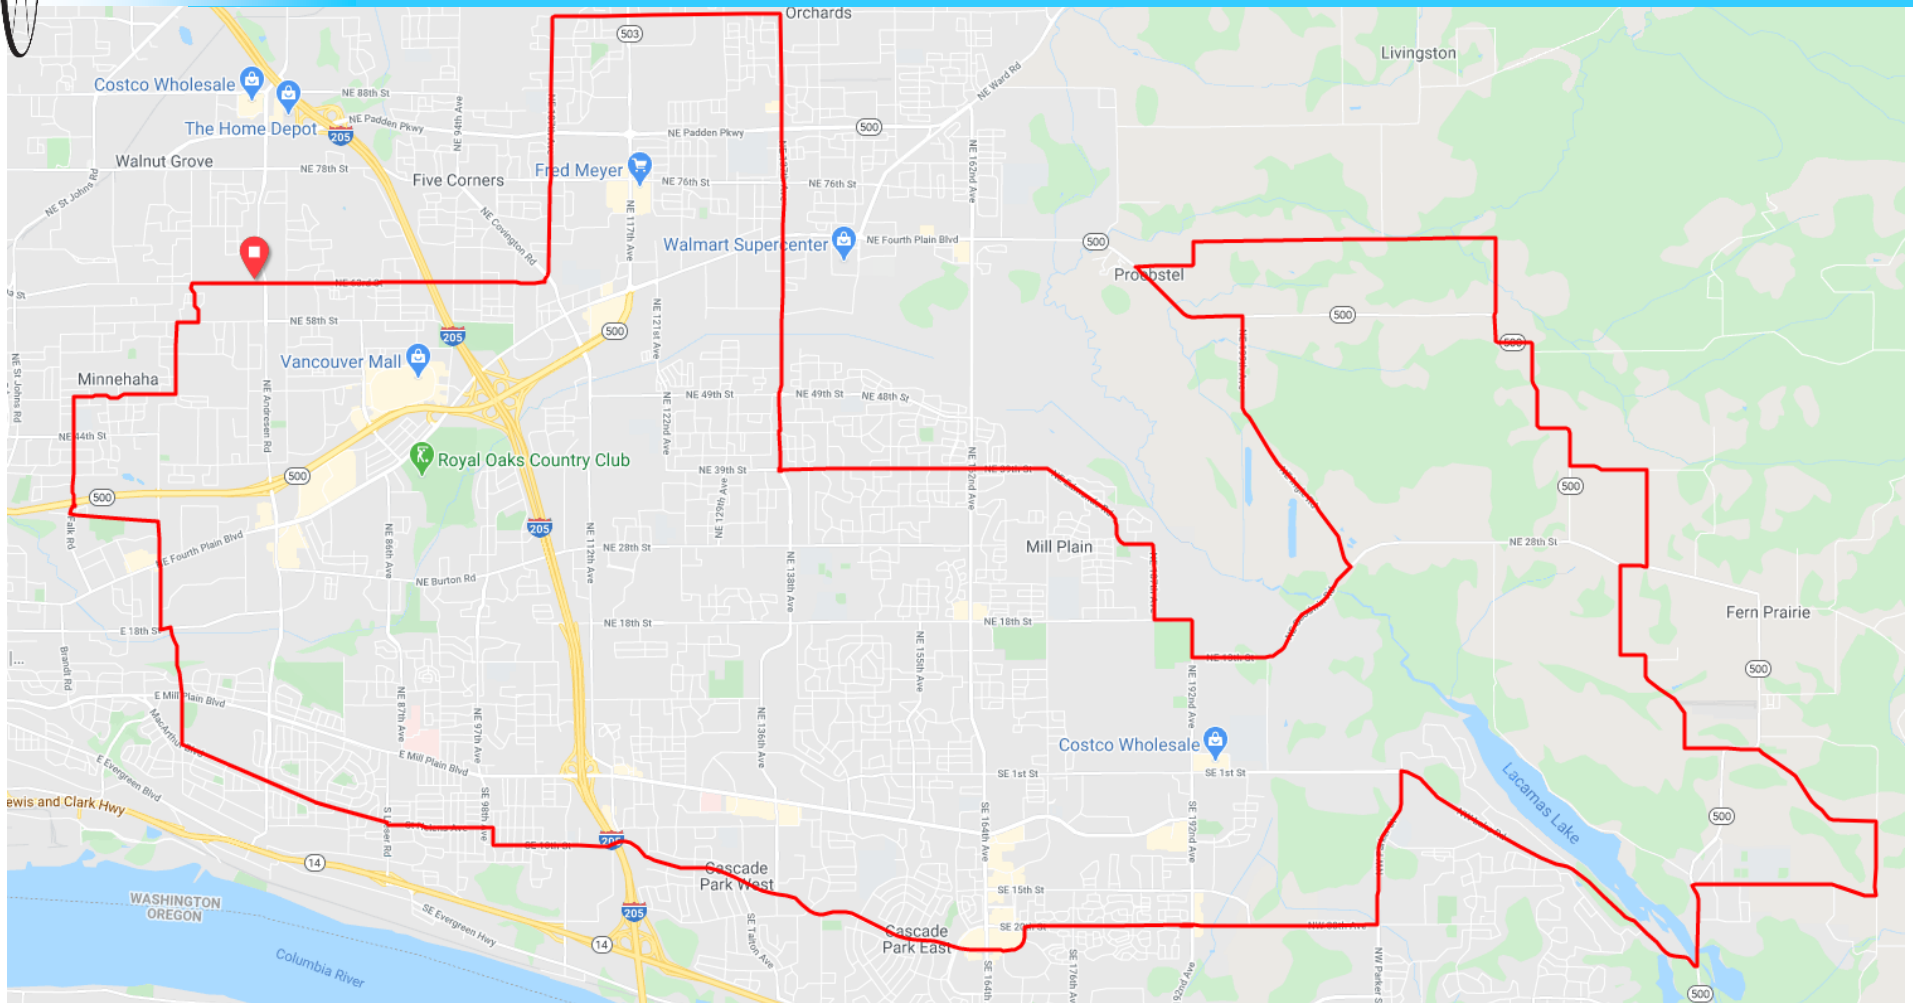

Camas Castle – 43.9 miles – 1330' climbing

drag to zoom in

Camas Castle – 43.9 miles – 1330' climbing

	Start Safeway - 6711 NE 63rd St		Right	NE 3rd St / NE Robinson Rd	23.73
Left	NE 63rd St / NE 107th Ave	1.91	Straight	SE 7th St	24.4
Right	NE 99th St	3.67	Right	SE 283rd Ave	24.71
Right	NE 137th Ave	5.17	Right	SE 15th St/SE Nourse Rd	25.2
Straight	at circle 3rd exit onto NE 39th St	8.19	Straight	NE 43rd Ave	26.04
Straight	NE Edmunds Rd	9.99	Left	NE Everett St	26.43
Straight	NE 32nd St	10.5	Right	NW Lake Rd	26.97
Straight	NE 182nd Ave	10.55	Left	NW Parker St	29.37
Straight	NE 28th St	10.75	Right	NW 38th Ave	30.42
Straight	NE 187th Ave	10.93	Straight	SE 20th St	31.26
Left	NE 18th St	11.43	Left	SE 192nd Ave	31.64
Right	NE 192nd Ave	11.67	Right	SE 20th St	31.65
Left	NE 13th St	11.92	U turn	at SE 192nd Ave	31.78
Straight	NE Goodwin Rd	12.42	Left	SE McGillivray Blvd	32.89
Left	NE Ingle Rd	13.25	Straight	SE 10th St	35.92
Straight	NE 199th Ave	14.56	Right	SE 99th Ave	36.7
Left	WA-500 W	15.13	Left	St Helens Ave	36.81
Right	NE 65th St	15.98	Right	S Lieser Rd	37.51
Left	NE 192nd Ave	16.36	Left	MacArthur Blvd	37.52
Right	NE 192nd Ave / NE 68th St	16.52	Right	N Devine Rd	38.97
Right	NE 232nd Ave	18.51	Left	E 18th St	39.76
Left	WA-500 E	19.02	Right	NE Stapleton Rd	39.82
Left	NE 39th St	20.44	Left	Nicholson Rd	40.54
Straight	NE 38th St	20.63	Right	Falk Rd	41.12
Right	NE 252nd Ave	20.95		Take the pedestrian overpass	41.16
Right	WA-500 W	21.59	Right	NE 49th St	41.94
Left	NE 249th Ave	21.76	Left	NE 56th Ave	42.62
Left	NE 14th St	22.35	Right	NE 58th St	43.1
Right	NE 252nd Ave	22.51	Left	NE 59th Ave	43.24
Left	NE Delp Rd	22.67	Straight	NE 58th Ave	43.43
Straight	NE 257th Ave	23.01	Right	NE 63rd St	43.5
Left	NE 3rd St	23.25	End	End of route	43.93