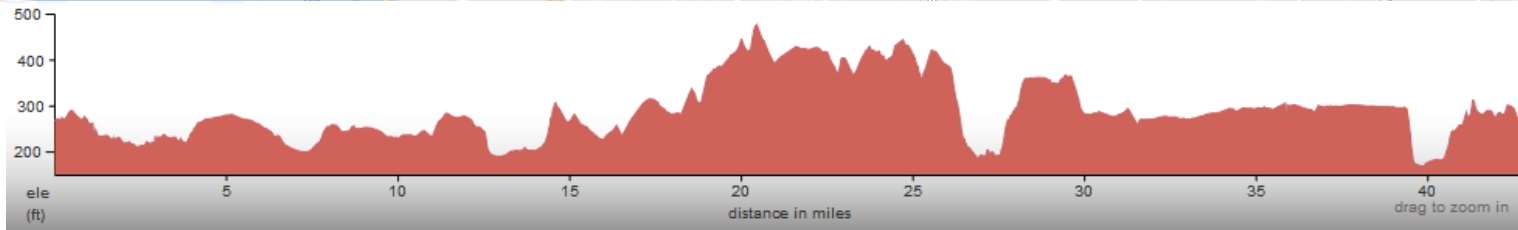

## Camas Castle – 42.8 miles – 1315' climbing

Leg	Dir	Type	Notes	Total
			Start Safeway - 6711 NE 63rd St	
	→	Right	On to NE 63rd St	0
1.9	←	Left	NE 63rd St becomes NE 107th Ave	1.9
1.8	→	Right	NE 99th St	3.7
1.5	→	Right	NE 137th Ave	5.2
2.5	↑	Straight	At roundabout stay on NE 137th Ave	7.7
0.3	↑	Straight	At roundabout stay on NE 137th Ave	7.9
0.3	←	Left	At roundabout onto NE 39th St	8.2
1.8	↑	Straight	NE Edmunds Rd	10
0.5	↑	Straight	NE 32nd St	10.5
0.1	↑	Straight	NE 182nd Ave	10.6
0.2	↑	Straight	NE 28th St	10.7
0.2	↑	Straight	NE 187th Ave	10.9
0.5	←	Left	NE 18th St	11.4
0.2	→	Right	NE 192nd Ave	11.7
0.3	←	Left	NE 13th St	11.9
0.5	↑	Straight	NE Goodwin Rd	12.4
0.8	←	Left	NE Ingle Rd	13.3
1.3	↑	Straight	NE 199th Ave	14.6
0.6	←	Left	WA-500 W	15.1
0.8	→	Right	Sharp right onto NE 65th St	16
0.4	←	Left	NE 192nd Ave	16.4
0.2	→	Right	NE 192nd Ave becomes NE 68th St	16.5
2	→	Right	NE 232nd Ave	18.5
0.5	←	Left	WA-500 E	19
1.4	←	Left	NE 39th St	20.4
0.2	↑	Straight	NE 38th St	20.6
0.3	→	Right	NE 252nd Ave	21
0.6	→	Right	WA-500 W	21.6
0.2	←	Left	NE 249th Ave	21.8
0.6	←	Left	NE 14th St	22.4
0.2	→	Right	NE 14th St becomes NE 252nd Ave	22.5