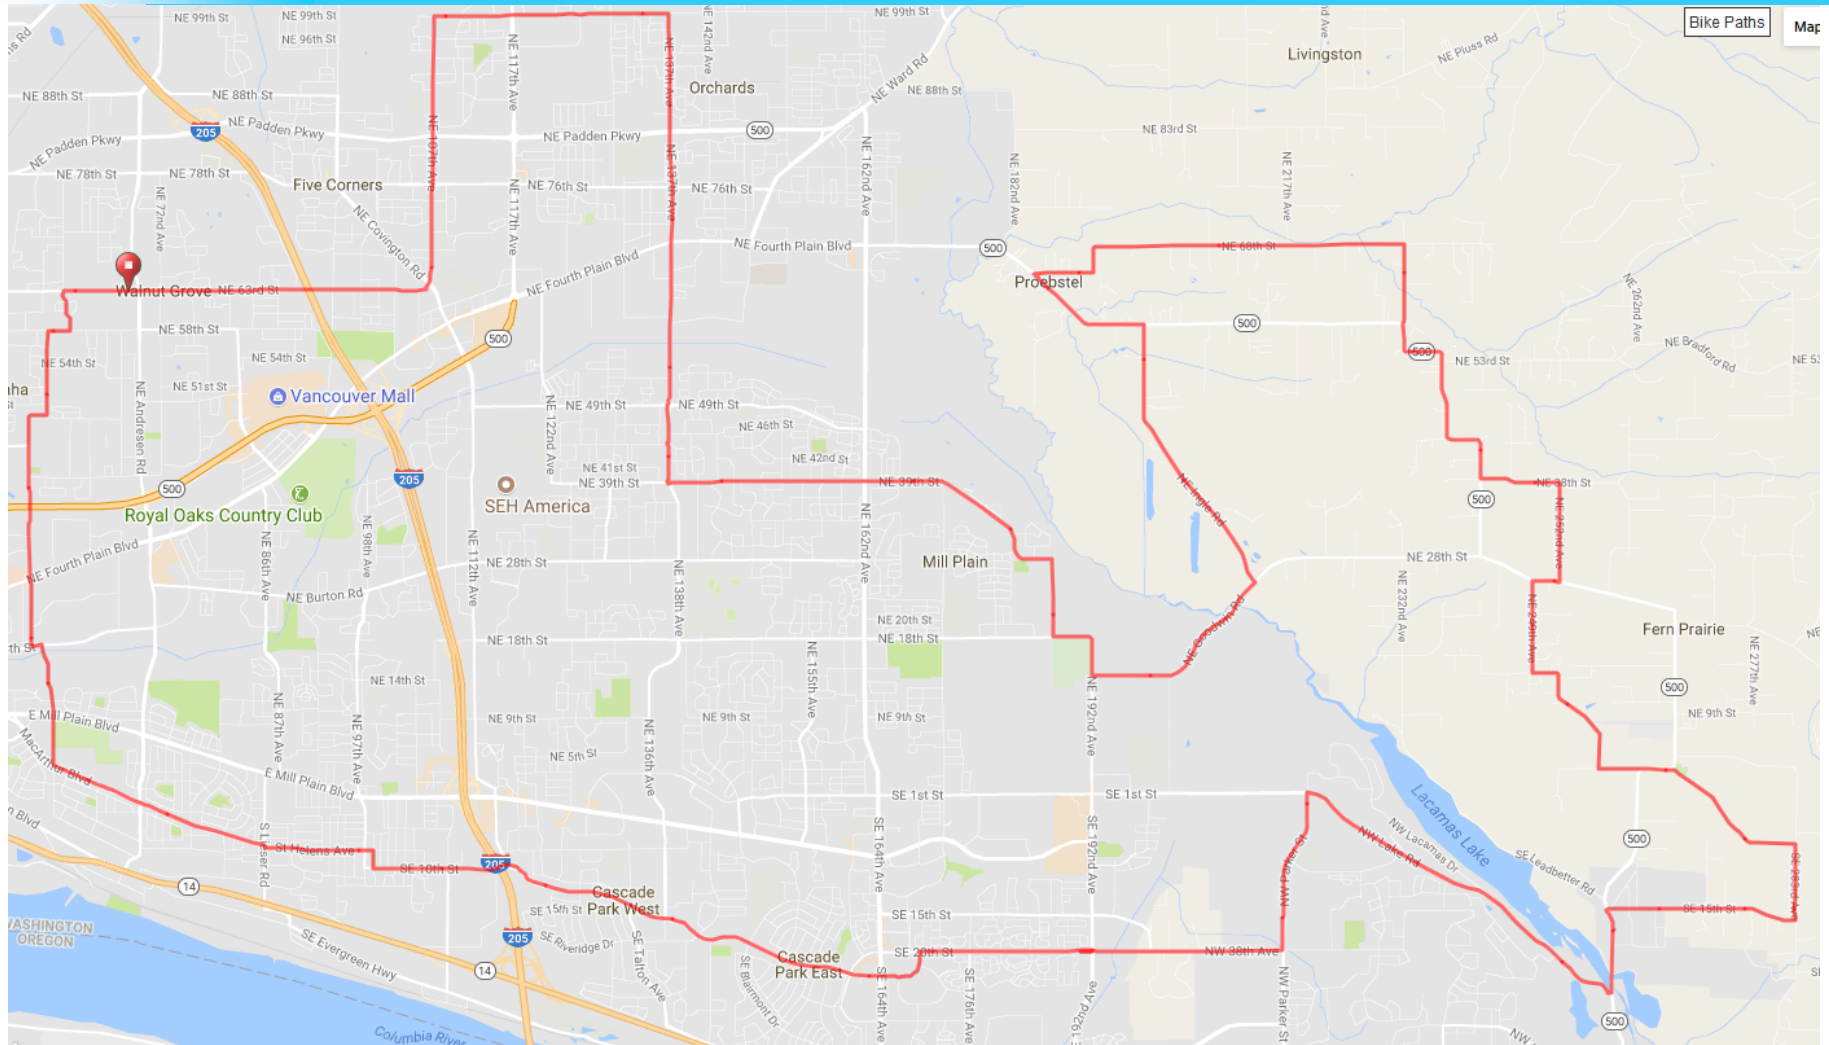

Camas Castle – 42.8 miles – 1315' climbing

Camas Castle – 42.8 miles – 1315' climbing

Leg	Dir	Type	Notes	Total
			Start Safeway - 6711 NE 63rd St	
	→	Right	On to NE 63rd St	0
1.9	←	Left	NE 63rd St becomes NE 107th Ave	1.9
1.8	→	Right	NE 99th St	3.7
1.5	→	Right	NE 137th Ave	5.2
2.5	↑	Straight	At roundabout stay on NE 137th Ave	7.7
0.3	↑	Straight	At roundabout stay on NE 137th Ave	7.9
0.3	←	Left	At roundabout onto NE 39th St	8.2
1.8	↑	Straight	NE Edmunds Rd	10
0.5	↑	Straight	NE 32nd St	10.5
0.1	↑	Straight	NE 182nd Ave	10.6
0.2	↑	Straight	NE 28th St	10.7
0.2	↑	Straight	NE 187th Ave	10.9
0.5	←	Left	NE 18th St	11.4
0.2	→	Right	NE 192nd Ave	11.7
0.3	←	Left	NE 13th St	11.9
0.5	↑	Straight	NE Goodwin Rd	12.4
0.8	←	Left	NE Ingle Rd	13.3
1.3	↑	Straight	NE 199th Ave	14.6
0.6	←	Left	WA-500 W	15.1
0.8	→	Right	Sharp right onto NE 65th St	16
0.4	←	Left	NE 192nd Ave	16.4
0.2	→	Right	NE 192nd Ave becomes NE 68th St	16.5
2	→	Right	NE 232nd Ave	18.5
0.5	←	Left	WA-500 E	19
1.4	←	Left	NE 39th St	20.4
0.2	↑	Straight	NE 38th St	20.6
0.3	→	Right	NE 252nd Ave	21
0.6	→	Right	WA-500 W	21.6
0.2	←	Left	NE 249th Ave	21.8
0.6	←	Left	NE 14th St	22.4
0.2	→	Right	NE 14th St becomes NE 252nd Ave	22.5

Leg	Dir	Type	Notes	Total
0.2	←	Left	NE Delp Rd	22.7
0.3	↑	Straight	NE 257th Ave	23
0.2	←	Left	NE 3rd St	23.2
0.5	→	Right	NE 3rd St becomes NE Robinson Rd	23.7
0.7	↑	Straight	SE 7th St	24.4
0.3	→	Right	SE 283rd Ave	24.7
0.5	→	Right	SE 15th St/SE Nourse Rd	25.2
0.8	↑	Straight	NE 43rd Ave	26
0.4	←	Left	NE Everett St	26.4
0.5	→	Right	NW Lake Rd	27
2.4	←	Left	NW Parker St	29.4
1.1	→	Right	NW 38th Ave	30.4
0.8	↑	Straight	SE 20th St	31.3
0.4	←	Left	SE 192nd Ave	31.6
0	→	Right	SE 20th St	31.6
1.1	←	Left	SE McGillivray Blvd	32.9
3	↑	Straight	SE 10th St	35.9
0.8	→	Right	SE 99th Ave	36.7
0.1	←	Left	St Helens Ave	36.8
0.7	→	Right	S Lieser Rd	37.5
0	←	Left	MacArthur Blvd	37.5
1.5	→	Right	N Devine Rd	39
0.8	←	Left	E 18th St	39.8
0.1	→	Right	NE Stapleton Rd	39.8
0.9	↑	Straight	NE 54th Ave	40.7
0.6	→	Right	NE 54th Ave becomes NE 47th St	41.3
0.1	←	Left	NE 56th Ave	41.4
0.5	→	Right	NE 58th St	42
0.1	←	Left	NE 59th Ave	42.1
0.2	↑	Straight	NE 58th Ave	42.3
0.1	→	Right	NE 63rd St	42.4