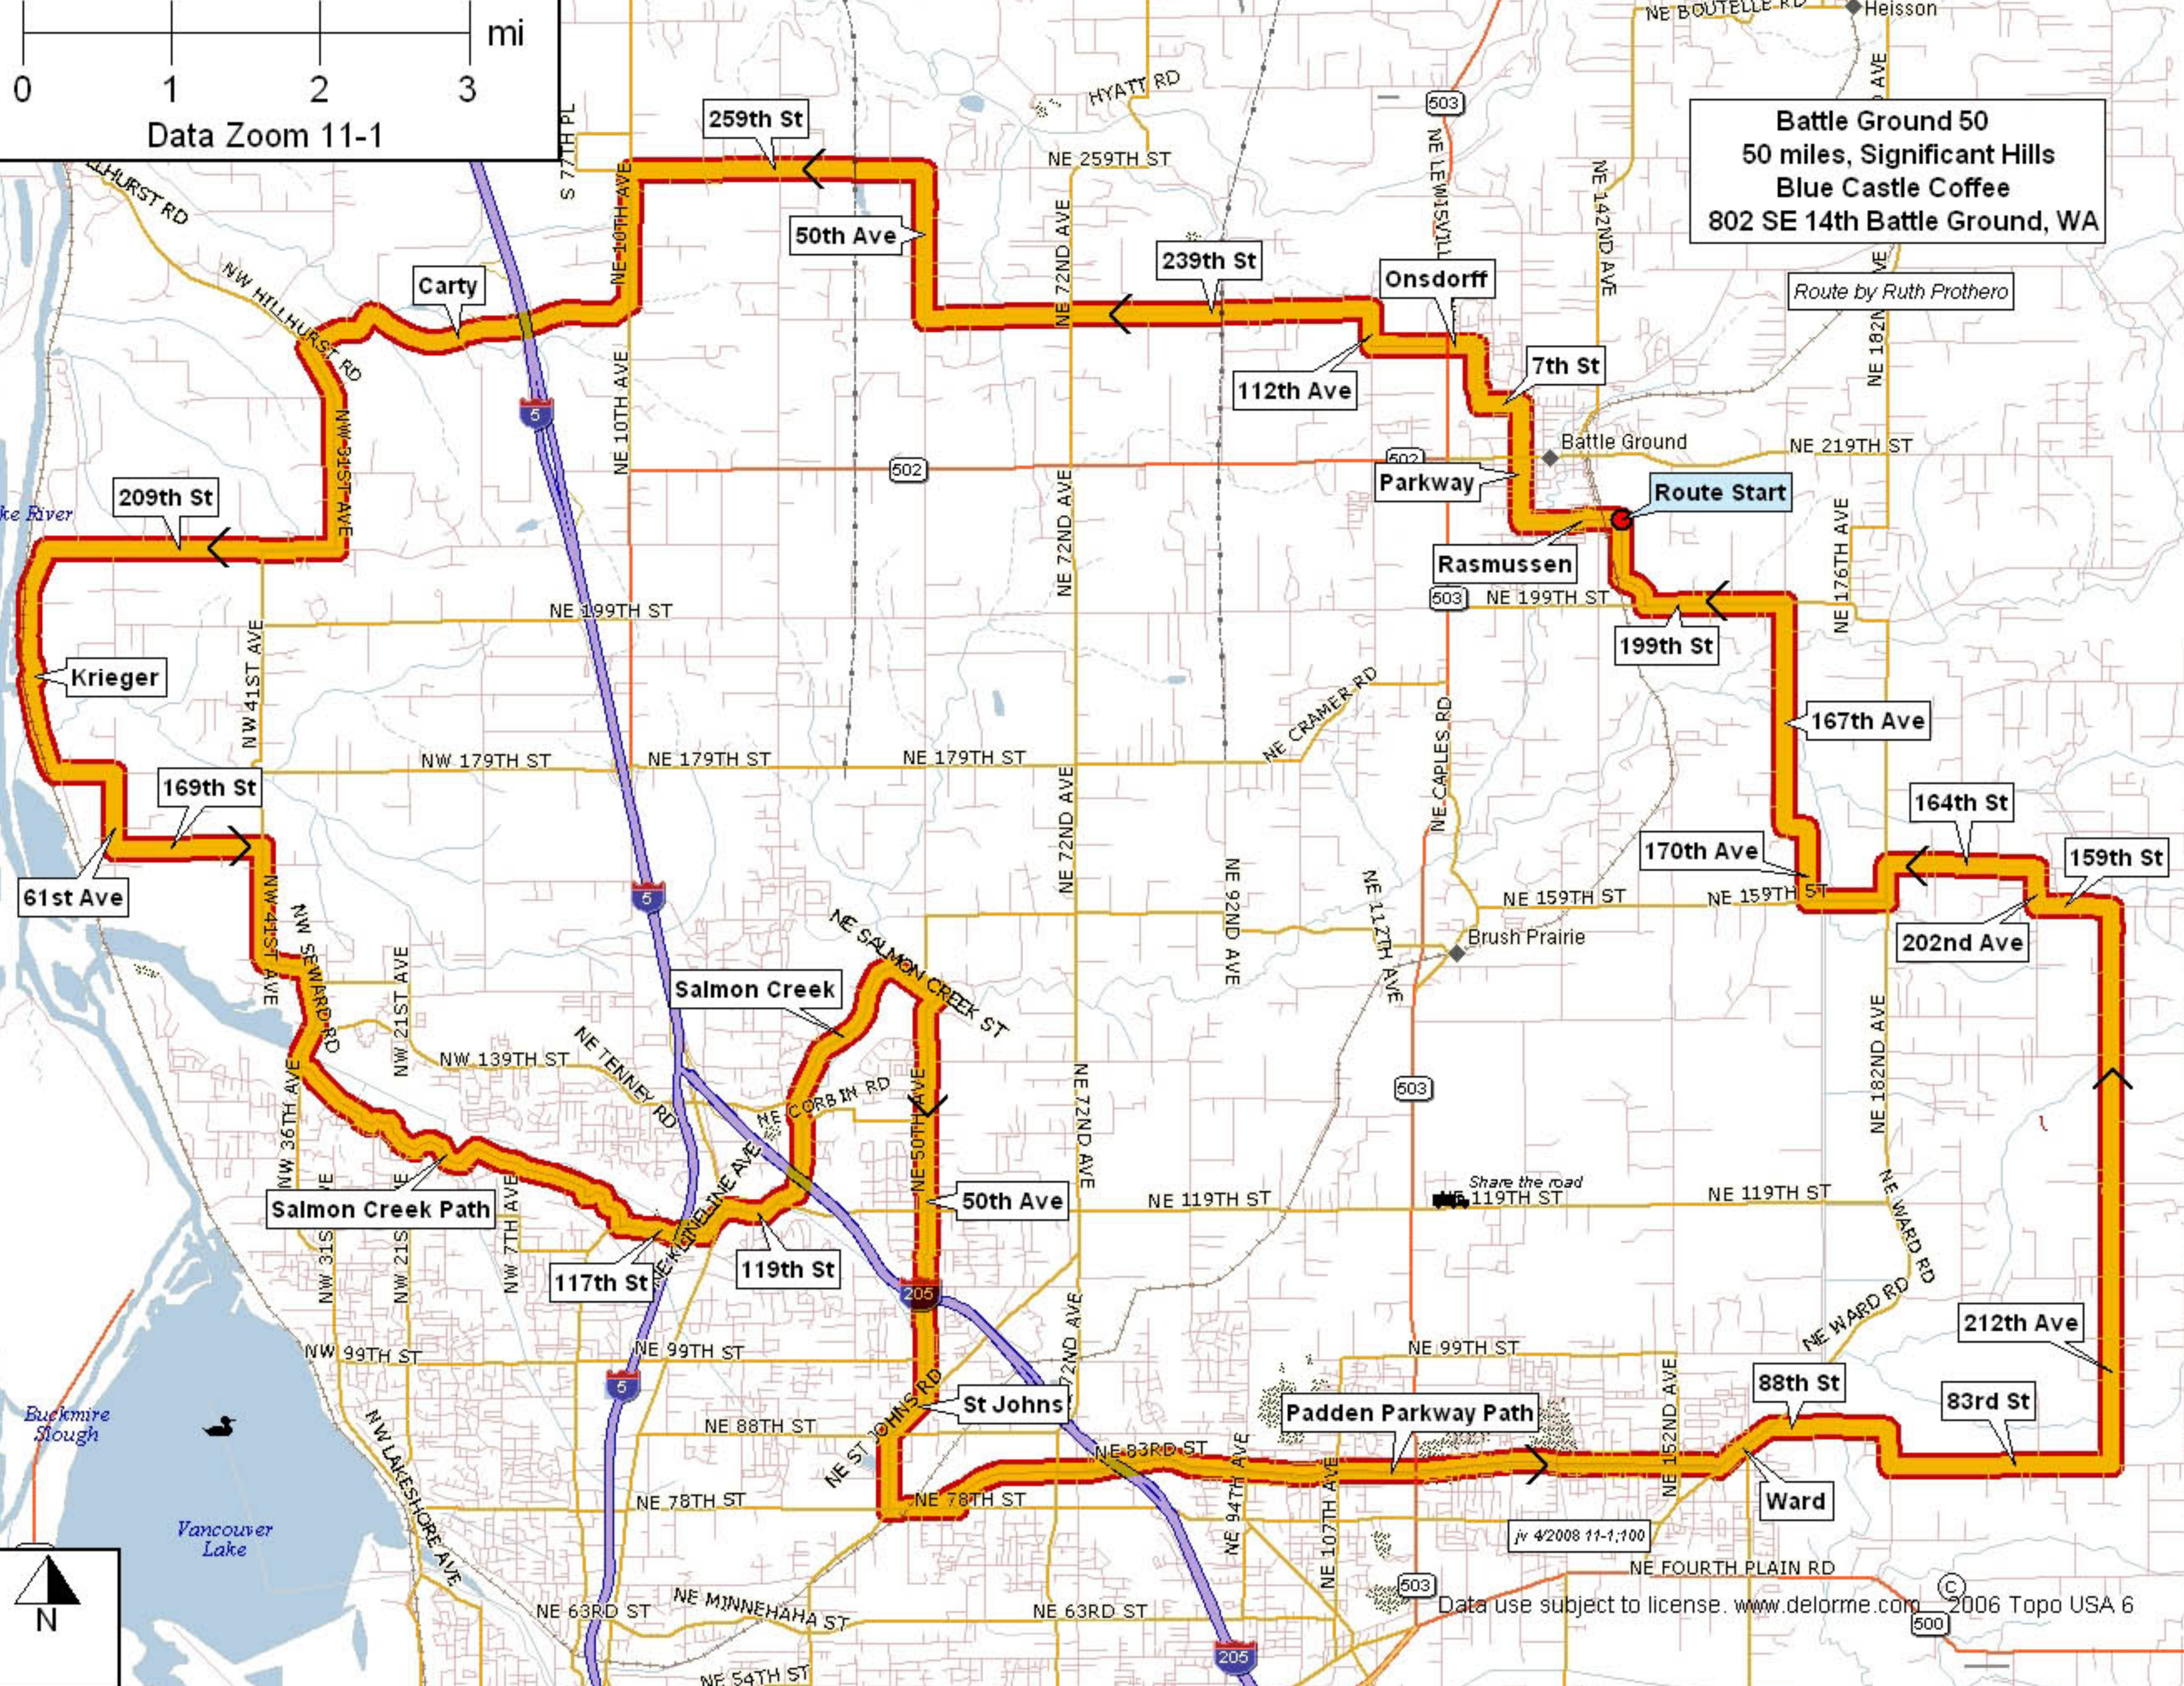

Data Zoom 11-1

Battle Ground 50
50 miles, Significant Hills
Blue Castle Coffee
802 SE 14th Battle Ground, WA

Route by Ruth Prothero

Route Start

Carty

259th St

50th Ave

239th St

Onsdorff

7th St

112th Ave

Parkway

Rasmussen

199th St

167th Ave

164th St

170th Ave

159th St

202nd Ave

209th St

Krieger

169th St

61st Ave

Salmon Creek

Route by Ruth Prothero

Route continued--

X SR 503

BC Ward

R 88th St BC 182nd Ave

L 83rd St

L 212th Ave

L 159th St